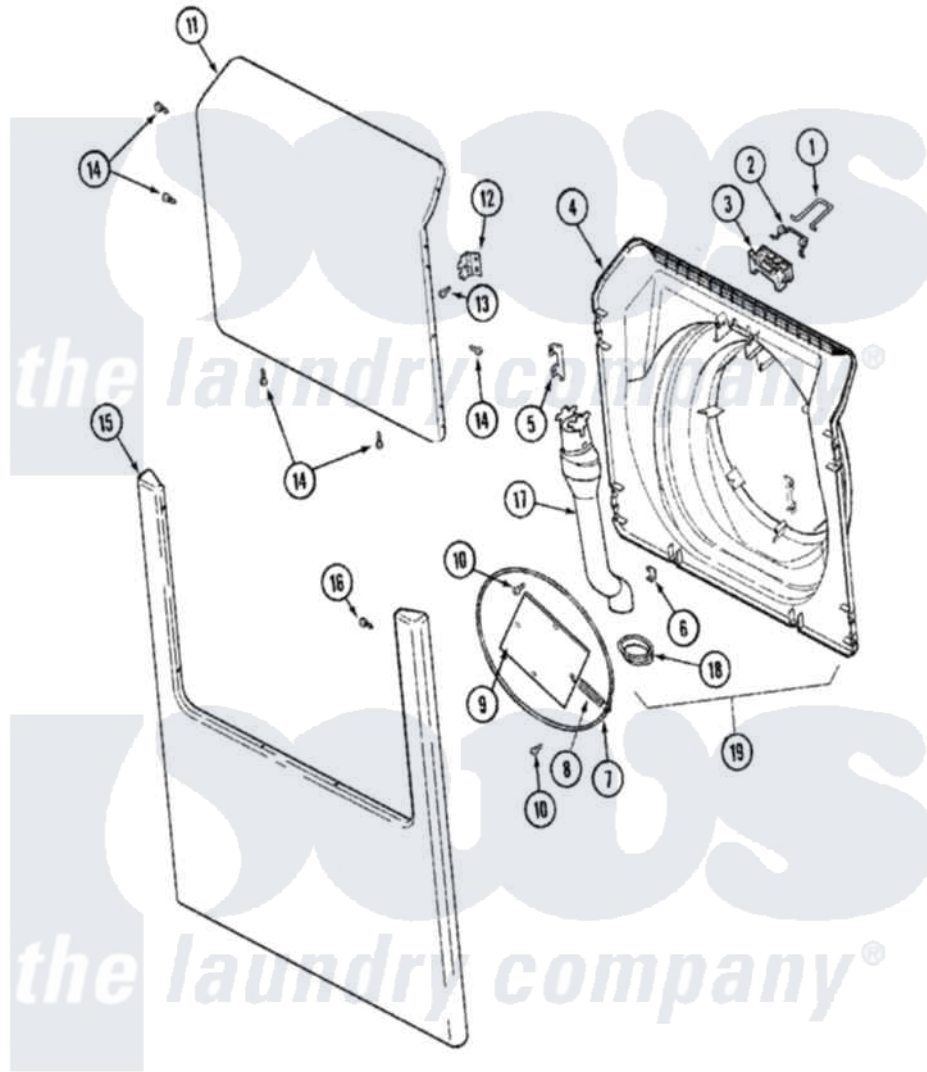

Maytag MLG19PDAEW 09 - DOOR & FRONT PANEL (WASHER)

Maytag Commercial Maytag MLG19PDAEW Dryer Parts Parts Diagram 09 - DOOR & FRONT PANEL (WASHER)
 Click on the part number to view part

Item	Original Part Number	Replaced By	Status	Part Description
001	22002002	22003222		Hoop, Lock
002	22002003			Spring, Latch
003	22002168			Support, Lock Hoop
004	22002539	22003083		Liner, Door Assembly W/Vent
"	22003076	22003083		Liner, Door Assembly W/Vent
"	22003800			Inner Door/Vented
005	22002038			Clip, Door
006	22002039			Clip, Door
007	22002104			Frame, Wire
"	W10124350		Not Available	NOT REQUIRED
008	22002356			Spring, Plate
"	W10124350		Not Available	NOT REQUIRED PART OR SEE NOTE
009	22002094			Frame, Wire
"	W10124350		Not Available	NOT REQUIRED PART OR SEE NOTE
010	22002007			Screw, Wire Frame

"	W10124350	Not Available	NOT REQUIRED PART OR SEE NOTE
011	22001979		Door, Outer
012	22002000	22002798	Hinge, Door
"	NLA	Not Available	Hinge w/no offset
013	22002062	98006631	Screw
014	22002063		Screw No.8-18AB Wafer Head
015	22002241	22002836	Panel, Front
016	22002243		Screw, Front Panel And Hinge
"	22002244		Clip, Grounding
017	22002990	22003850	Vent Tube Assembly
018	22003075		Grommet, Vent Tube
019	22003083		Liner, Door Assembly W/Vent