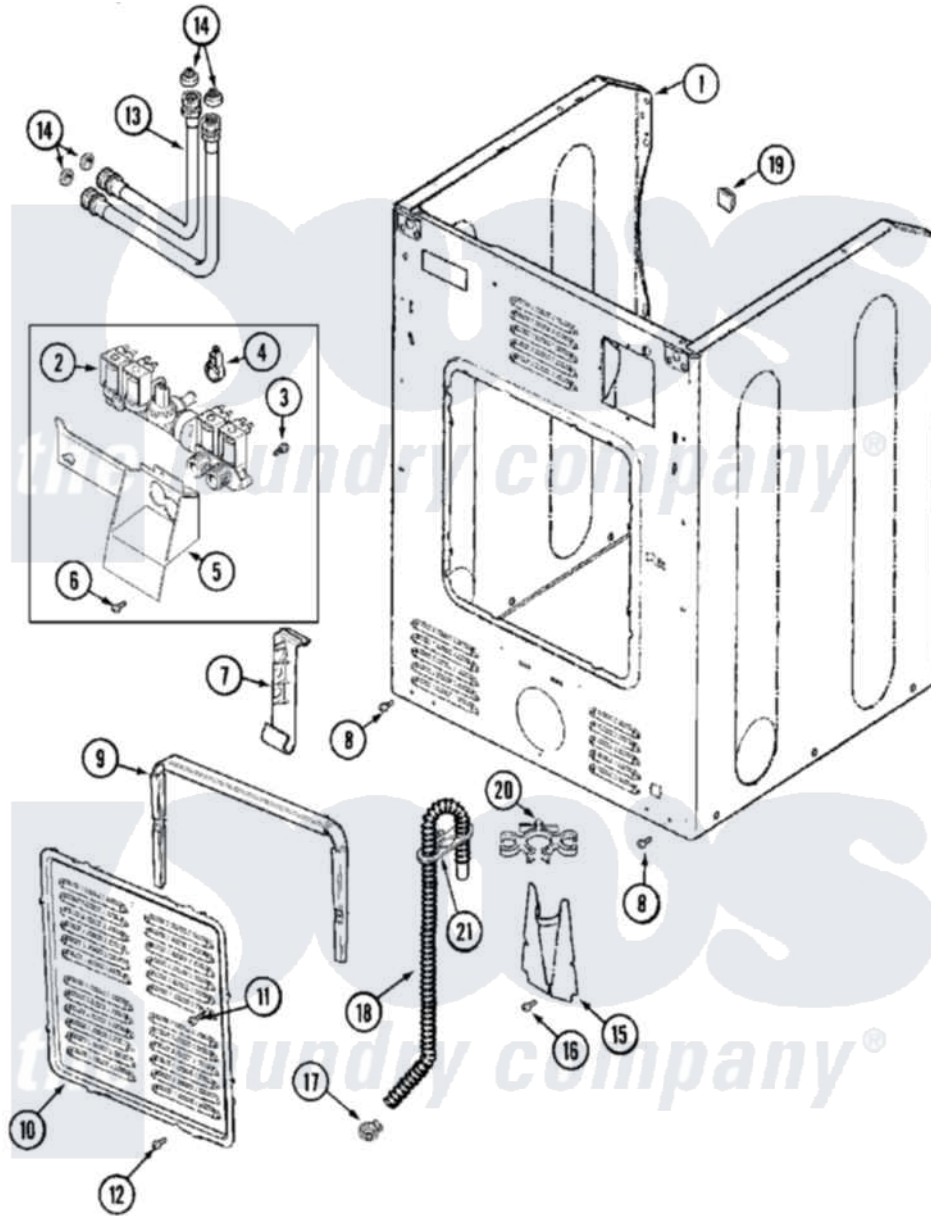

Maytag MLG19PDAEW 10 - CABINET-REAR (WASHER)

Maytag Commercial Maytag MLG19PDAEW Dryer Parts Parts Diagram 10 - CABINET-REAR (WASHER)
 Click on the part number to view part

Item	Original Part Number	Replaced By	Status	Part Description
001	22001995			Screw Note: Screw, Tumbler Front And Shroud
"	22002548	22003639		Cabinet Assembly
"	22003367	22004095		Hinge, Plastic
"	NLA		Not Available	CABINET ASSY. (WHT)
002	22002903			Valve, Water
003	22002436			Screw, Water Valve Bracket
004	205161	489503		Clamp
005	33002212			Bracket, Water Valve
006	22001996	3370225		Screw
007	33002213			Rack, Hose
008	22001995			Screw Note: Screw, Tumbler Front And Shroud
009	22002022			Spacer, Access Panel
010	22002092			Panel, Access
011	22002295	67006908		Screw, Ice Rack
012	22001996	3370225		Screw

013	208100	76313	Hosefill
014	Y013783		Washer, Inlet Hose
015	22002093	22002704	Cover, Drain Hose
016	22001995		Screw Note: Screw, Tumbler Front And Shroud
017	22001984	285655	Clamp, Hose
018	12001659	12001807	Drain Hose Kit
"	22002891	12001807	Drain Hose Kit
"	22002893	8539404	Tie-Wire
019	NLA	Not Available	PLUG, HOLE
020	22002932		Clip, Drain Hose
021	22002892		Retainer, Drain Hose