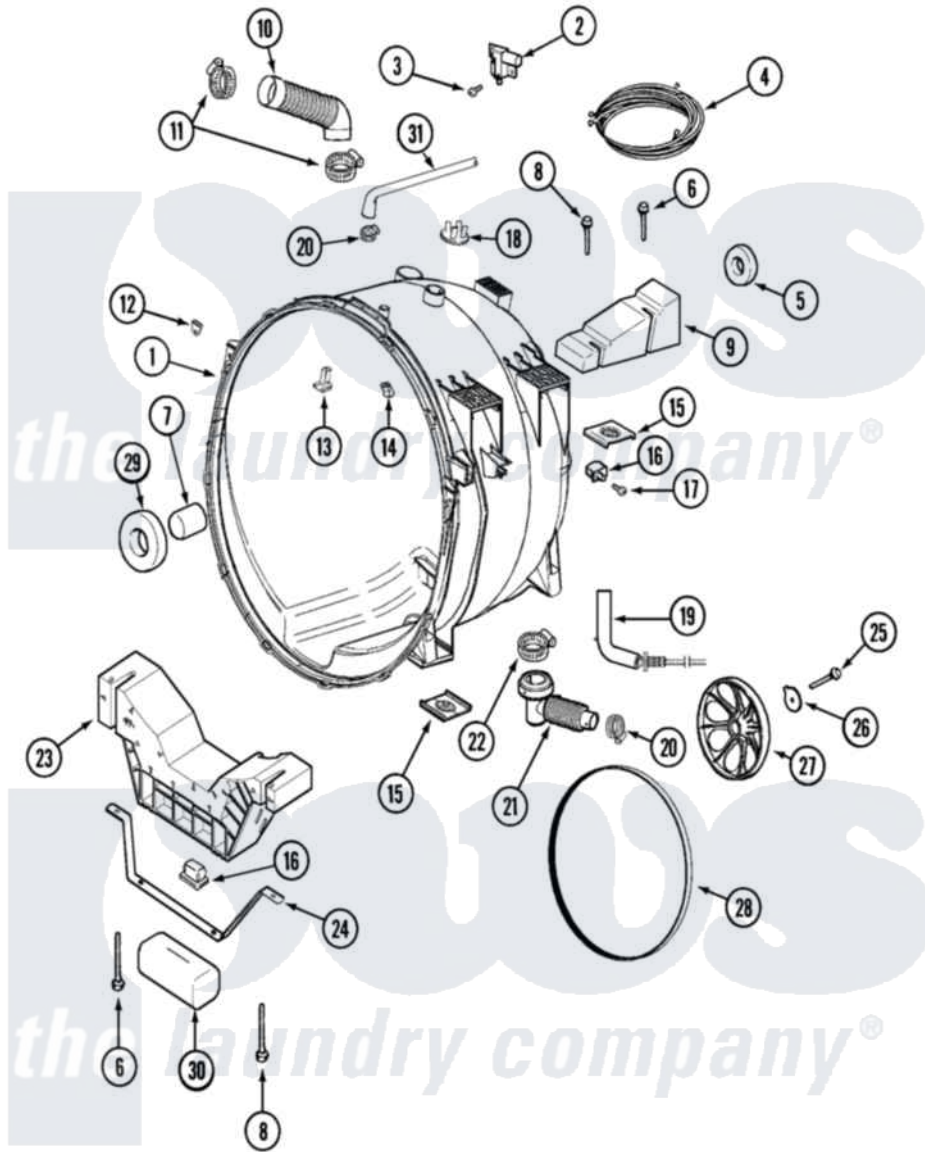

# Maytag MLG19PDAEW 11 - OUTER TUB

Maytag [Commercial Maytag MLG19PDAEW Dryer Parts](#) Parts Diagram 11 - OUTER TUB  
 Click on the part number to view part

Item	Original Part Number	Replaced By	Status	Part Description
001	<a href="#">22002006</a>			Clip, Unbalance Switch Harness
"	22002154	<a href="#">22004465</a>		Outer Tub Assembly, As Pack
002	22002045	<a href="#">22003302</a>		Switch, Internal Unbalance
"	<a href="#">22003302</a>			Switch, Internal Unbalance
003	22002300	<a href="#">9740848</a>		Screw, Mixing Valve Mounting
004	33002216	<a href="#">12001798</a>		Kit-Harnes
005	<a href="#">22003441</a>			Bearing, Rear
"	Y200720	<a href="#">22003441</a>		Bearing, Rear
006	<a href="#">22003615</a>			Bolt, Double Sems 5-3/8
007	<a href="#">22002935</a>			Spacer, Bearing
008	<a href="#">22003616</a>			Bolt, Double Sems 3-3/8
009	<a href="#">22002102</a>			Weight, Counter Balance
010	<a href="#">22002083</a>			Hose, Injector
011	22002052	<a href="#">616099</a>		Clamp
012	<a href="#">22002103</a>			Clip, U
013	22002004	<a href="#">22004310</a>		Water Deflector