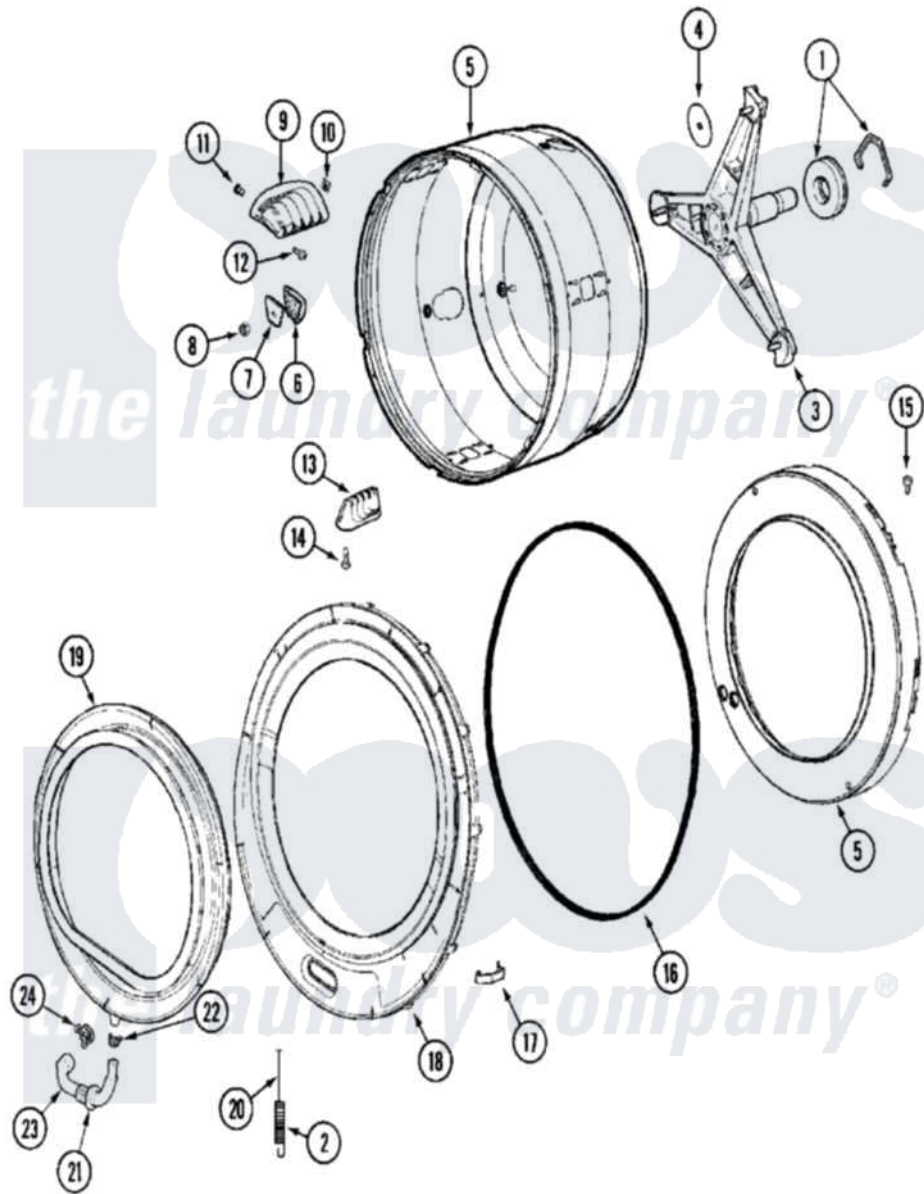

Maytag MLG19PDAEW 12 - SPINNER ASSEMBLY & OUTER TUB COVER(WASH)

Maytag Commercial Maytag MLG19PDAEW Dryer Parts Parts Diagram 12 - SPINNER ASSEMBLY & OUTER TUB COVER(WASH)

Click on the part number to view part

Item	Original Part Number	Replaced By	Status	Part Description
001	12001478	12002022		Lip Seal Kit
002	22002099			Spring, Tub
003	22002123			Tube, Molykote
"	22002897	W10181639		Support
"	22003925	W10181639		Support
004	22002023			Washer, Plastic
005	22002115	6-2717080		Spinner As
006	22002021	22002482		Washer, Profile
007	22002020			Washer, Spinner Support
008	22002122	2207454		Nut, Hex
009	22001985			Baffle, Drip
010	22002009			Grommet, Baffle
011	22001999			Grommet, Baffle
012	22002325	22003556		Screw, Baffle
013	22001986			Baffle, Drip

014	22002059		Screw, Baffle
015	22002028	Not Available	PART NEVER USED IN PRODUCTION
"	NLA	Not Available	SCREW, BALANCE RING
016	22002077		Seal, Tub Cover
017	22002050		Clip, Tub To Cover
018	22002979	22003212	Cover, Tub --W
"	22003212		Cover, Tub --W
"	22003257	22003710	Sump Cap W/ Labyrinth Feature
"	22003263		Screw, Sump Cap
"	22004254		Cover, Tub W/Sealandcaps Aspks
"	33002217	22003212	Cover, Tub --W
019	12001772	12002533	Boot Kit
"	22001978	12002533	Boot Kit
020	22002327		Wire, Boot Clamp
021	22003074		Guard, Hose
022	Y22003072	22003072	CLAMP, HOSE DOUBLE WIRE
023	22003071	22004477	Drain Hose, Door Boot
024	22003073	596669	Clamp, Manifold