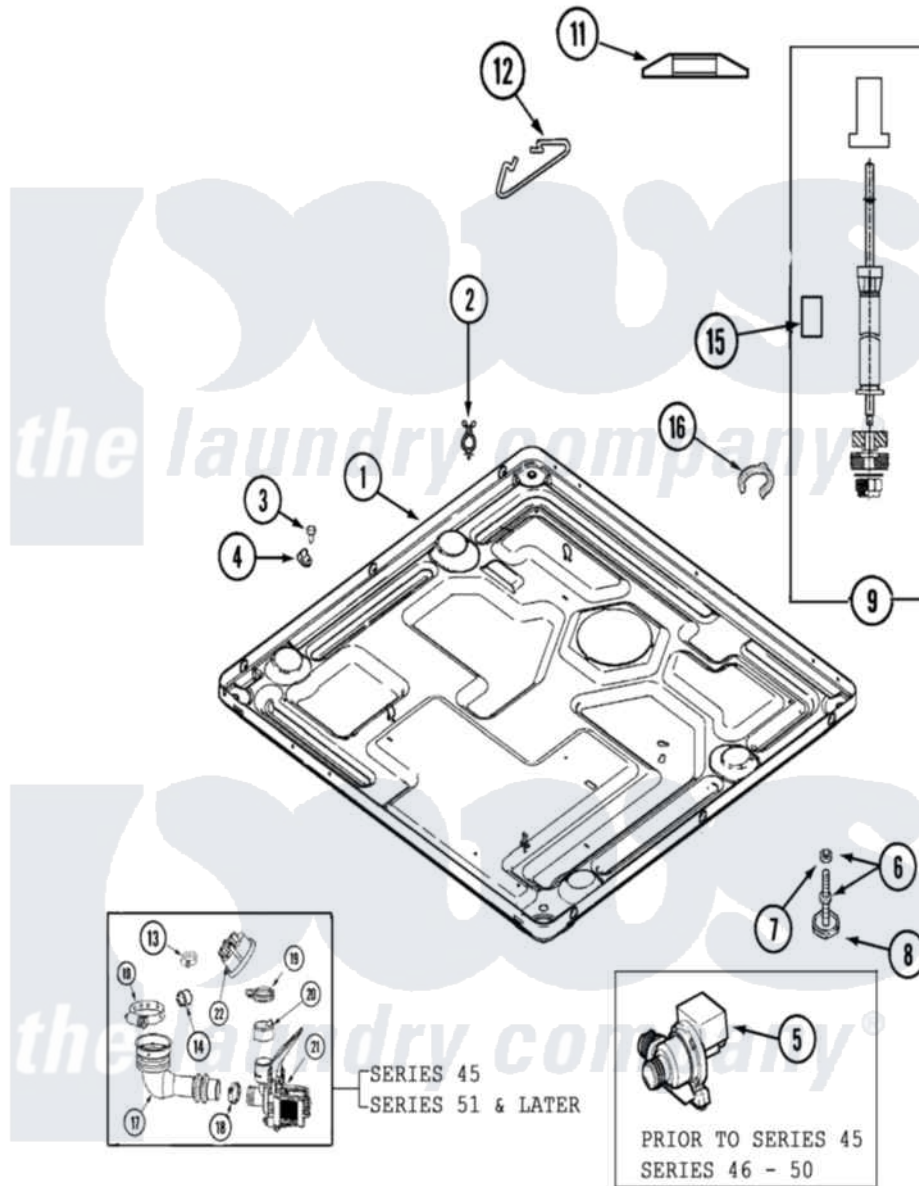

# Maytag MLG19PDAEW 13 - BASE

Maytag [Commercial Maytag MLG19PDAEW Dryer Parts](#) Parts Diagram 13 - BASE  
 Click on the part number to view part

Item	Original Part Number	Replaced By	Status	Part Description
001	<a href="#">213007</a>			Xfor Cabinet See Cabinet, Back
"	22002240	<a href="#">22003435</a>		Base, Assembly
"	<a href="#">22003580</a>			Base, Assembly
"	<a href="#">22003605</a>			Base Weld Assembly
002	315471	<a href="#">22003298</a>		Retainer, Wire
"	<a href="#">33001989</a>			Retainer, Vault Switch
003	<a href="#">Y313561</a>			Screw---NA
004	<a href="#">22002014</a>			Clip, Harness To Support
005	22002809	<a href="#">22003635</a>		Pump, High Torque
"	<a href="#">22003709</a>			Pump, Drain
006	22001915	<a href="#">22003544</a>		Adjustable Leg W/Foot And Nut
007	<a href="#">Y052740</a>	<a href="#">62739</a>		Nut, Lock
008	<a href="#">210684</a>			Foot, Adjustable Leg
009	<a href="#">22001988</a>			Strut Assembly-Rear
010	22002053	<a href="#">696392</a>		Hose Clamp

011	<a href="#">33002222</a>		Deflector, Water
013	<a href="#">22003295</a>	<a href="#">285655</a>	Clamp, Hose
014	<a href="#">22003261</a>		Plug, Outer Tub
015	<a href="#">33002224</a>		Sleeving, Braided
016	<a href="#">22002853</a>	<a href="#">285655</a>	Clamp, Hose
017	<a href="#">22003262</a>		Hose, Tub To Pump Outlet
018	<a href="#">22001984</a>	<a href="#">285655</a>	Clamp, Hose
019	<a href="#">22002853</a>	<a href="#">285655</a>	Clamp, Hose
020	<a href="#">22003268</a>		Cap, Rubber
021	<a href="#">22003709</a>		Pump, Drain
"	NLA	Not Available	BAG, PLASTIC W/DRAWSTRING
022	<a href="#">22003728</a>		Switch, Pressure Items 22-30 Listed As Series