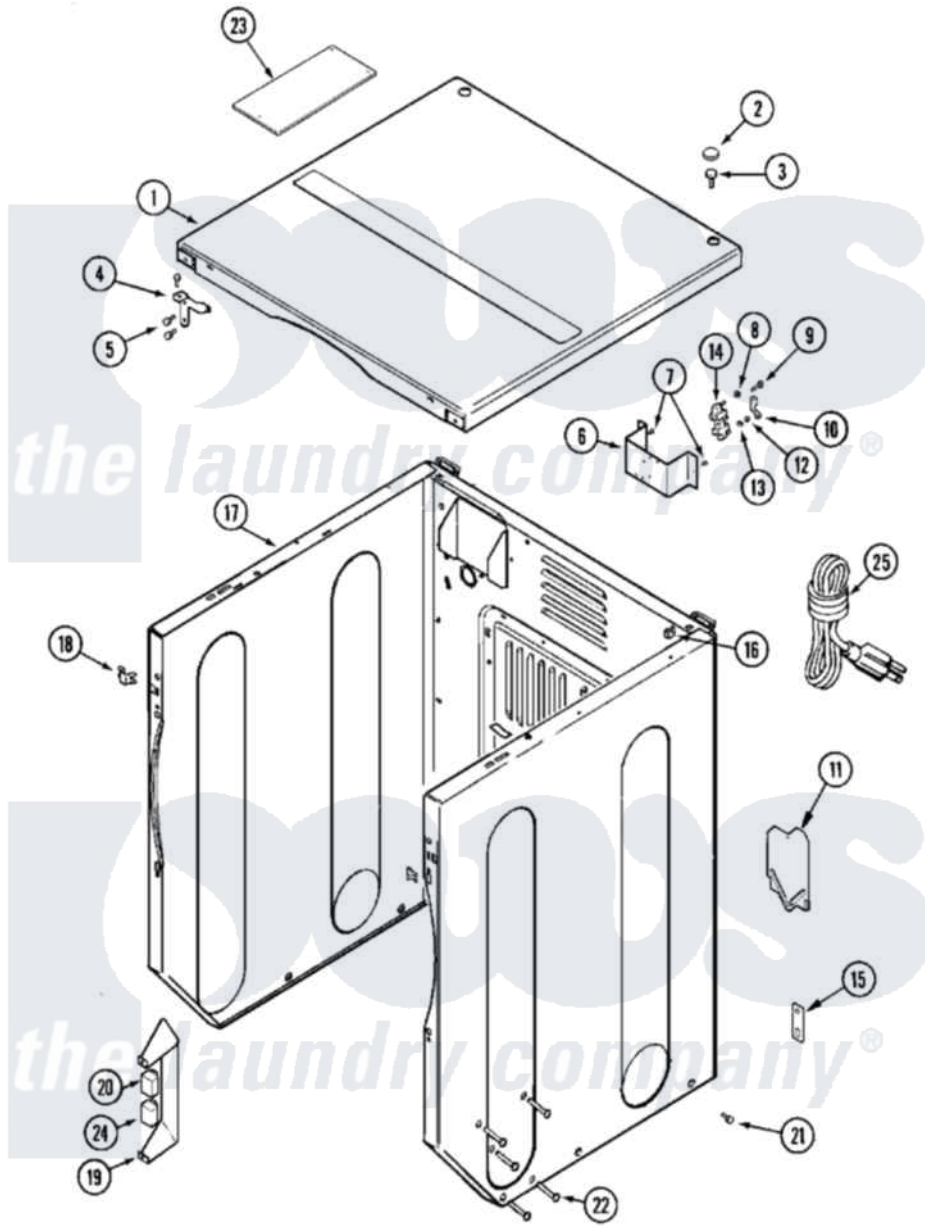

Maytag MLG19PDAEW 14 - CABINET-FRONT (DRYER)

Maytag Commercial Maytag MLG19PDAEW Dryer Parts Parts Diagram 14 - CABINET-FRONT (DRYER)
 Click on the part number to view part

Item	Original Part Number	Replaced By	Status	Part Description
001	33001995	33002124		Cover, Top
002	33001997			Plug, Hole
003	22001883	214354		Screw, Top Cover To Cabnt.
004	33001998			Bracket, Top Cover
"	33001999			Bracket, Top Cover
005	22001995			Screw Note: Screw, Tumbler Front And Shroud
006	NLA		Not Available	BRACKET, TERMINAL BLOCK---NA
007	22001995			Screw Note: Screw, Tumbler Front And Shroud
008	Y311270			Washer, Terminal Block
009	Y312209	W10001200		Screw
010	Y312184			Strap, Grounding
011	33001795			Cover, Terminal Block
012	311484	112432		Nut
013	311093			Washer, Terminal Connection

014	33001244		Block, Terminal
015	33002060		Bracket, Security
016	22001502		Fastener, U-NUT
017	22003646		Cabinet Assembly-Upr
"	33002811		Cabinet Upper As Pack--NA
"	NLA	Not Available	CABINET (WHT)
018	33001980		Fastener, Access Panel
019	314627		Bracket, Relays
"	Y251119	3177991	Screw
020	306398		Relay, Heater
"	Y251119	3177991	Screw
021	213007		Xfor Cabinet See Cabinet, Back
022	33001991		Bolt, Carriage
023	22001995		Screw Note: Screw, Tumbler Front And Shroud
"	Y314174		Terminal Cover - Canada
024	206824	W10133335	Relay, Motor
025	216183		Grommet, Cord Export
"	22002532	216183	Grommet, Cord Export
"	33002511	Not Available	CORD, POWER
"	33002514	Not Available	CORD, POWER
"	33002515	Not Available	CORD, POWER