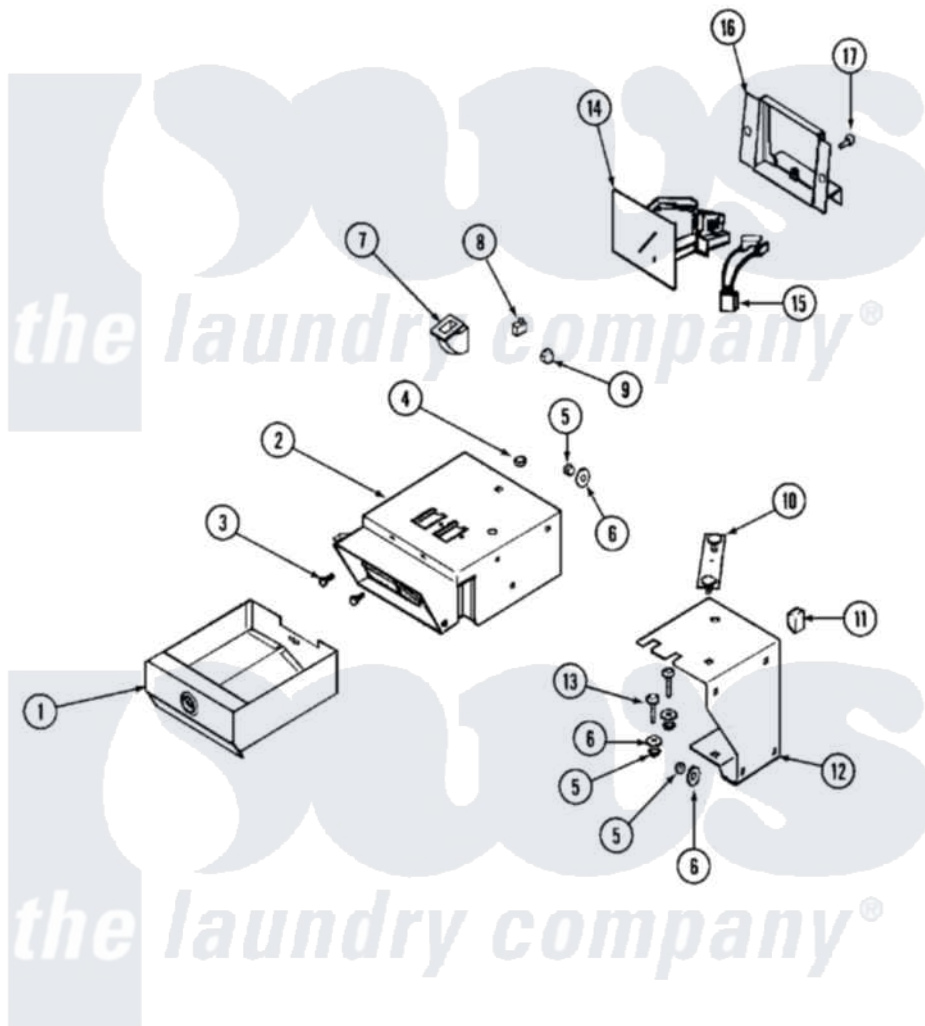

# Maytag MLG19PDAGW 02 - CONTROL CENTER (DRYER)

Maytag Commercial Maytag MLG19PDAGW Dryer Parts Parts Diagram 02 - CONTROL CENTER (DRYER)  
 Click on the part number to view part

Item	Original Part Number	Replaced By	Status	Part Description
001	<a href="#">Y33001983</a>			Box, Coin
002	<a href="#">Y33001986</a>			Vault, Coin
003	<a href="#">33002683</a>	<a href="#">694091</a>		Trim, Side Right Hand
004	<a href="#">Y052740</a>	<a href="#">62739</a>		Nut, Lock
005	<a href="#">Y052734</a>			Nut, Carrage Bolts And Bracket
006	<a href="#">312535</a>			Washer, Vault Mounting Brk.
"	NLA		Not Available	WASHER, VAULT MOUNTING BRK.
007	<a href="#">314635</a>			Chute, Coin
008	<a href="#">22002536</a>			Switch, Sensor
"	<a href="#">33001989</a>			Retainer, Vault Switch
009	NLA		Not Available	NUT, CAGE
010	22001810		Not Available	STRAP, MOUNTING
011	<a href="#">33001989</a>			Retainer, Vault Switch
012	<a href="#">33001990</a>			Bracket, Mounting Vault
013	<a href="#">33001991</a>			Bolt, Carriage

014	<a href="#">216200</a>		Face Plate Return Button
"	22001873	<a href="#">22004112</a>	Coin Drop Greenwald Us.25
"	<a href="#">33002510</a>		Plate, Cover
015	<a href="#">22001965</a>		Optic Switch Assembly
"	<a href="#">314665</a>		Screw, Switch Assembly
016	<a href="#">33001992</a>		Bracket, Coin Drop Mount.
017	212707	<a href="#">3196385</a>	Screw
"	<a href="#">910181</a>		Lockwasher, Terminal Block