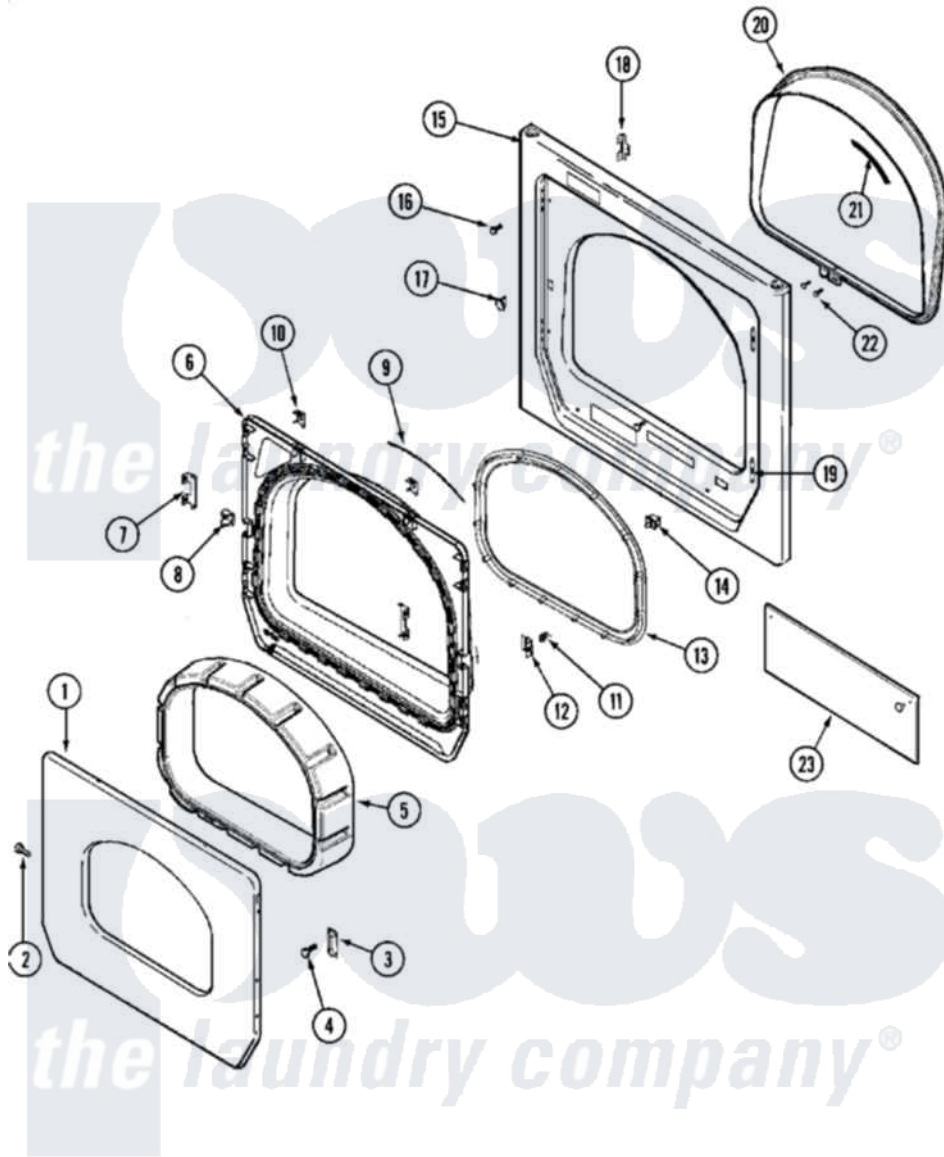

Maytag MLG19PDAGW 03 - DOOR (DRYER)

Maytag [Commercial Maytag MLG19PDAGW Dryer Parts](#) Parts Diagram 03 - DOOR (DRYER)
 Click on the part number to view part

Item	Original Part Number	Replaced By	Status	Part Description
001	33002015			Door, Outer
002	22002063			Screw No.8-18AB Wafer Head
003	33002017			Hinge, Door
004	22002062	98006631		Screw
005	22002300	9740848		Screw, Mixing Valve Mounting
"	33002018	33002780		Door Tunnel W` Handle
006	33002020			Door, Inner W/Seal
007	22002038			Clip, Door
008	33002111	33001763		Plug, Inner Door
009	33002094			Seal, Door
010	22002039			Clip, Door
011	33001761			Strike, Door
012	33002110	33001793		Bracket, Strike
013	33002022	33002607		Lens, Door
"	33002607			Lens, Door
014	33002166			Switch, Door

015	33001711	33002936	Medallion-
"	33002051		Not Available
"	33002130	33002081	SCREW, FRONT PANEL
016	33001486	98008544	Panel, Front
017	33001791	306436	Screw
018	33002025		Door Latch Kit--W
019	33001175		Twin Speednut
020	33002026		Cover, Hinge Hole
021	33001767		Extension, Tumbler Front
022	33001855	33002917	Seal, Shroud
023	33002048		Screw, No.10-16
"	33002183		Fastener, Push
			Shield, Control Panel