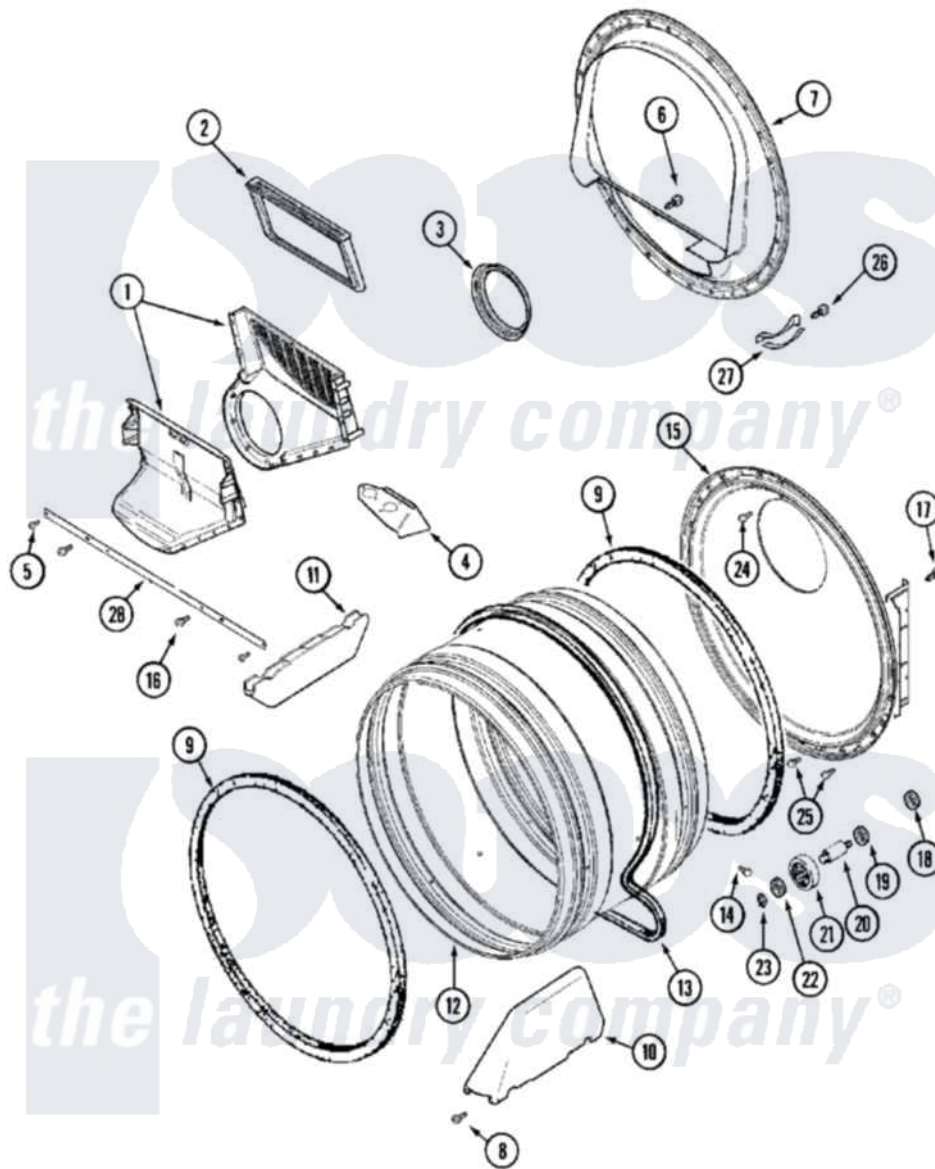

Maytag MLG19PDAGW 04 - TUMBLER (DRYER)

Maytag [Commercial Maytag MLG19PDAGW Dryer Parts](#) Parts Diagram 04 - TUMBLER (DRYER)
 Click on the part number to view part

Item	Original Part Number	Replaced By	Status	Part Description
001	33001799			Outlet Duct Assembly Note: Outlet Duct Assembly
002	33001804	33002790		Lint Filter
003	33001758	33002560		Seal, Blower
004	33001837			Cover, Thermostat
005	22001995			Screw Note: Screw, Tumbler Front And Shroud
006	NLA		Not Available	SCREW, OUTLET DUCT
007	33001802			Front, Tumbler
008	33001855	33002917		Screw, No.10-16
009	33001807			Seal, Tumbler
010	33002032			Baffle
011	33001755			Baffle
012	33001794	33001889		Tumbler
013	33001777	33002535		V-Belt
014	33001788	33002973		Screw, No.9-15 X 1.00 Hx WS
015	33001801			Back, Tumbler

016	33001768		Screw, Shroud Note: Screw, Shroud And Outlet Duct
017	22001995		Screw Note: Screw, Tumbler Front And Shroud
018	33001443		Nut, Hex
019	Y313347	312535	Washer, Vault Mounting Brk.
020	Y312948	6-3129480	Shaft- Tumbler
021	Y303373	12001541	Drum Roller/Washer Assembly--W
022	312535		Washer, Vault Mounting Brk.
023	410233	9703438	Ring-Retrn
024	210932		Screw, No.8 X 9/16 Ctsk Note: Screw, Inlet Duct
025	22001996	3370225	Screw
026	210720		Rivet, Bearing To Tumbler Fmt
027	306508		Tumbler Bearing Kit ---W
028	33002039		Brace, Tumbler Front