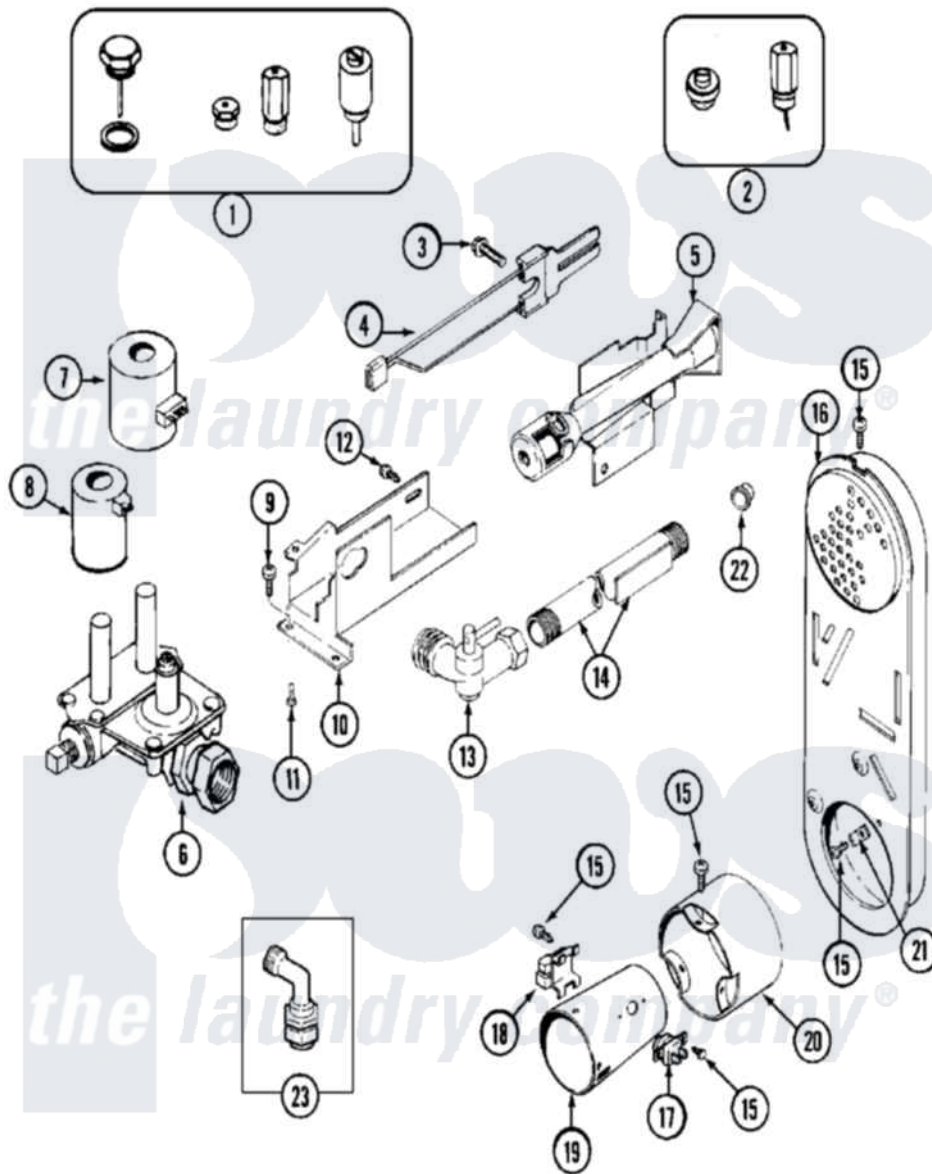

# Maytag MLG19PDAGW 05 - GAS VALVE (DRYER)

Maytag Commercial Maytag MLG19PDAGW Dryer Parts Parts Diagram 05 - GAS VALVE (DRYER)  
 Click on the part number to view part

Item	Original Part Number	Replaced By	Status	Part Description
001	Y306195	<a href="#">MAL9000AXX</a>		LP Gas Con
002	306204	<a href="#">33002924</a>		Gas Conv K
003	<a href="#">304971</a>			Screw Note: Screw, Igniter
004	304970	<a href="#">4391996</a>		Ignitor
005	33001247	<a href="#">33002793</a>		Burner Assembly
006	<a href="#">307927</a>			Valve, Gas
"	33002056		Not Available	PLUG, HOLE (UPR)
007	<a href="#">306106</a>			Coil, Holding And Booster--W
008	306105	<a href="#">694540</a>		Coil, 60 Hz
009	<a href="#">Y313561</a>			Screw----NA
010	NLA		Not Available	BRACKET, GAS VALVE----NA
011	314082	<a href="#">90767</a>		Screw, 8A X 3/8 HeX Washer Head Tapping
012	<a href="#">22001995</a>			Screw Note: Screw, Tumbler Front And Shroud
013	<a href="#">306086</a>			Angle Shut Off For Gas Valve Pipe And Bracket Assembly

014	<a href="#">33001735</a>		Series 18 Not Needed Use Vavle
015	<a href="#">211294</a>	<a href="#">90767</a>	Screw, 8A X 3/8 HeX Washer Head Tapping
016	33001810	Not Available	DUCT ASSY., INLET (GAS) NOTE: INLET DUCT ASSEMBLY
017	<a href="#">305169</a>		Thermostat, Hi-Limit Gas
018	Y303377	<a href="#">338906</a>	Radiant, Sensor
019	<a href="#">33001946</a>		Cone Assembly, Combustion
020	NLA	Not Available	EXTENSION F/COMBUSTION CONE
021	<a href="#">Y312890</a>		Retainer, Heater Chamber
022	<a href="#">33001693</a>		Cap, Gas Pipe
023	<a href="#">33002236</a>		Angle Connector Assembly