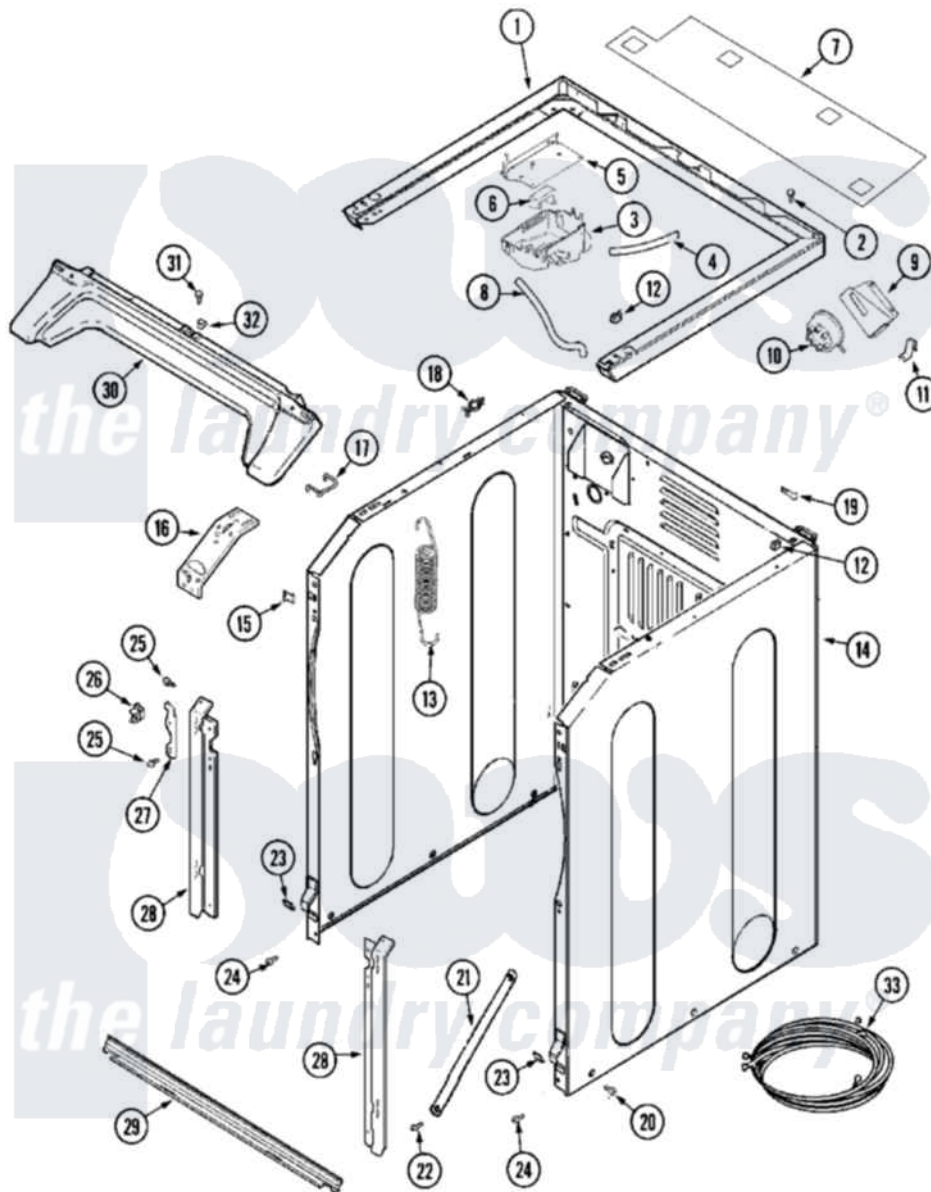

Maytag MLG19PDAGW 07 - CABINET-FRONT (WASHER)

Maytag Commercial Maytag MLG19PDAGW Dryer Parts Parts Diagram 07 - CABINET-FRONT (WASHER)
 Click on the part number to view part

Item	Original Part Number	Replaced By	Status	Part Description
001	33002187	33002963		Support, Weld Assembly
002	22001883	214354		Screw, Top Cover To Cabnt.
003	22002439	33002775		Vent, Tub
"	33001855	33002917		Screw, No.10-16
004	22002464			Hose, Vent
005	33002189			Bracket, Vent Mounting
"	33002190			SCrew, C BraCe, BraCket, Cabinet
006	22002440			Deflector, Vent
007	33002191			Wire Shield
"	33002192			Clip, Shield
008	205161	489503		Clamp
"	33002193			Hose, Shower
009	33002188			Support, Pressure Switch
"	Y310376			Clip, Door Switch Harness
010	22002048	22002921		Switch- Pr
				Clip, Unbalance Switch