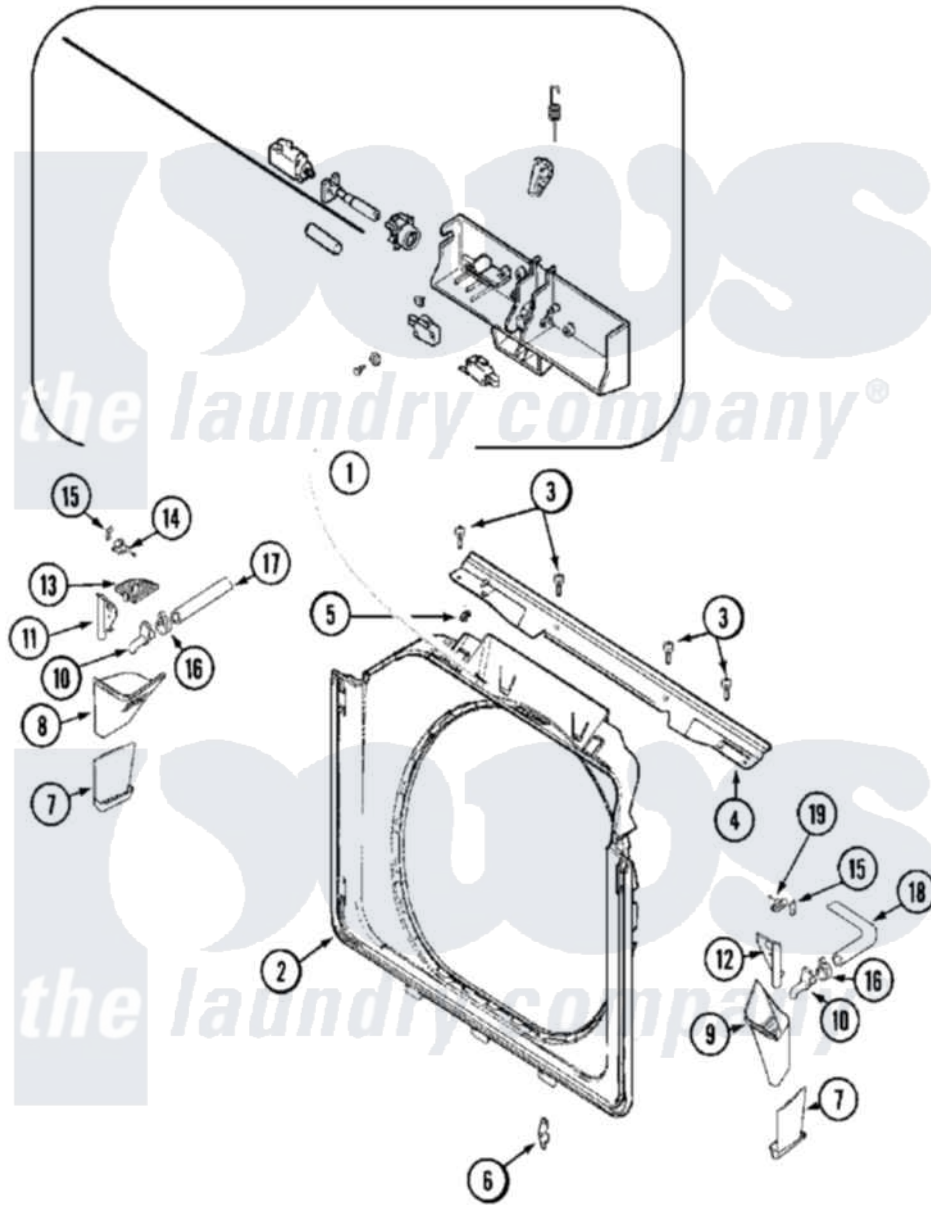

Maytag MLG19PDAGW 08 - DOOR SHROUD & DOOR LATCH ASSEMBLY (WASH)

Maytag [Commercial Maytag MLG19PDAGW Dryer Parts](#) Parts Diagram 08 - DOOR SHROUD & DOOR LATCH ASSEMBLY (WASH)

[Click on the part number to view part](#)

Item	Original Part Number	Replaced By	Status	Part Description
001	22002957			Cover, Latch Assembly
"	NLA		Not Available	MECHANISM, DOOR LATCH
002	22002506			Shroud And Dispenser Hose
"	22003653			Retainer, Dispenser Hose
003	22001995			Screw Note: Screw, Tumbler Front And Shroud
004	22003908			Vapor Barrier
"	33002202	33002477		Support, Door Lock
"	33002203			Clip, Hose
005	22002014			Clip, Harness To Support
006			Not Available	
"	22002095	12001994		Cover
"	33001764			Cover, Hinge Hole
"	33001787			Screw, Hinge Note: Screw, Hinge Hole Cover

007	33002195		Grate, Overflow
"	33002196		Grate, Overflow
008	33002197		Cup, Bleach Dispenser
009	33002198		Cup, Fabric Softener Dispenser
010	33002199		Spout, Dispenser Fill
011	33002200		Cap, Bleach Dispenser
012	33002201		Cap, Fabric Softener
013	33002204		Screen, Bleach Cup
014	22002230	400021-1	Screw
"	33002205		Retainer, Bleach Cup
015	33002206		Fastener, J Type
016	205161	489503	Clamp
017	22003653		Retainer, Dispenser Hose
"	33002207		Hose, Bleach
018	22003653		Retainer, Dispenser Hose
"	33002208		Hose, Fabric Softener
019	22002230	400021-1	Screw
"	33002209		Retainer, Fabric Softener
020	22002484	Not Available	LABEL, BLEACH
"	22002485	Not Available	LABEL, FABRIC SOFTENER
"	22002486	Not Available	LABEL, LOADING INSTRUCTIONS
"	22002487	Not Available	LABEL, ADD DETERGENT