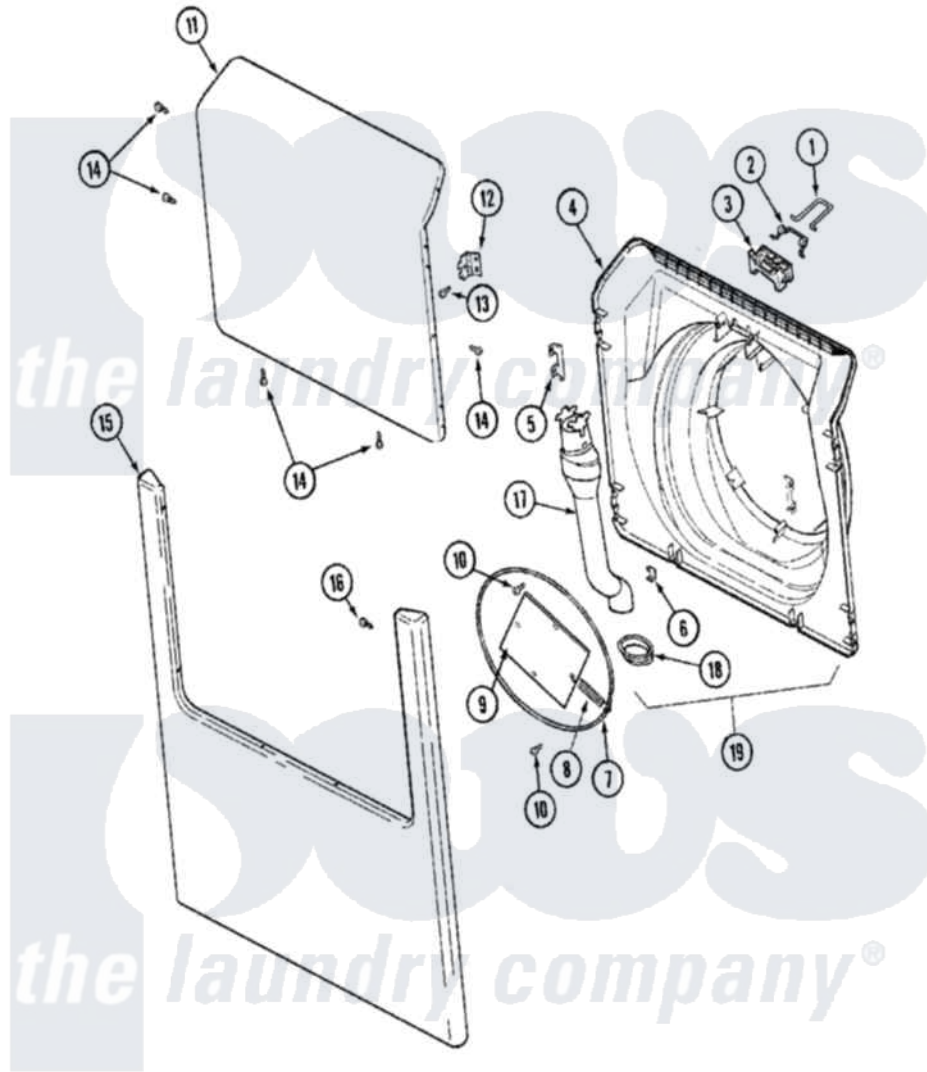

Maytag MLG19PDAGW 09 - DOOR & FRONT PANEL (WASHER)

Maytag Commercial Maytag MLG19PDAGW Dryer Parts Parts Diagram 09 - DOOR & FRONT PANEL (WASHER)
 Click on the part number to view part

Item	Original Part Number	Replaced By	Status	Part Description
001	22002002	22003222		Hoop, Lock
002	22002003			Spring, Latch
003	22002168			Support, Lock Hoop
004	22002539	22003083		Liner, Door Assembly W/Vent
"	22003076	22003083		Liner, Door Assembly W/Vent
"	22003800			Inner Door/Vented
005	22002038			Clip, Door
006	22002039			Clip, Door
007	22002104			Frame, Wire
"	W10124350		Not Available	NOT REQUIRED
008	22002356			Spring, Plate
"	W10124350		Not Available	NOT REQUIRED PART OR SEE NOTE
009	22002094			Frame, Wire
"	W10124350		Not Available	NOT REQUIRED PART OR SEE NOTE
010	22002007			Screw, Wire Frame

"	W10124350	Not Available	NOT REQUIRED PART OR SEE NOTE
011	22001979		Door, Outer
012	22002000	22002798	Hinge, Door
"	NLA	Not Available	Hinge w/no offset
013	22002062	98006631	Screw
014	22002063		Screw No.8-18AB Wafer Head
015	22002241	22002836	Panel, Front
016	22002243		Screw, Front Panel And Hinge
"	22002244		Clip, Grounding
017	22002990	22003850	Vent Tube Assembly
018	22003075		Grommet, Vent Tube
019	22003083		Liner, Door Assembly W/Vent