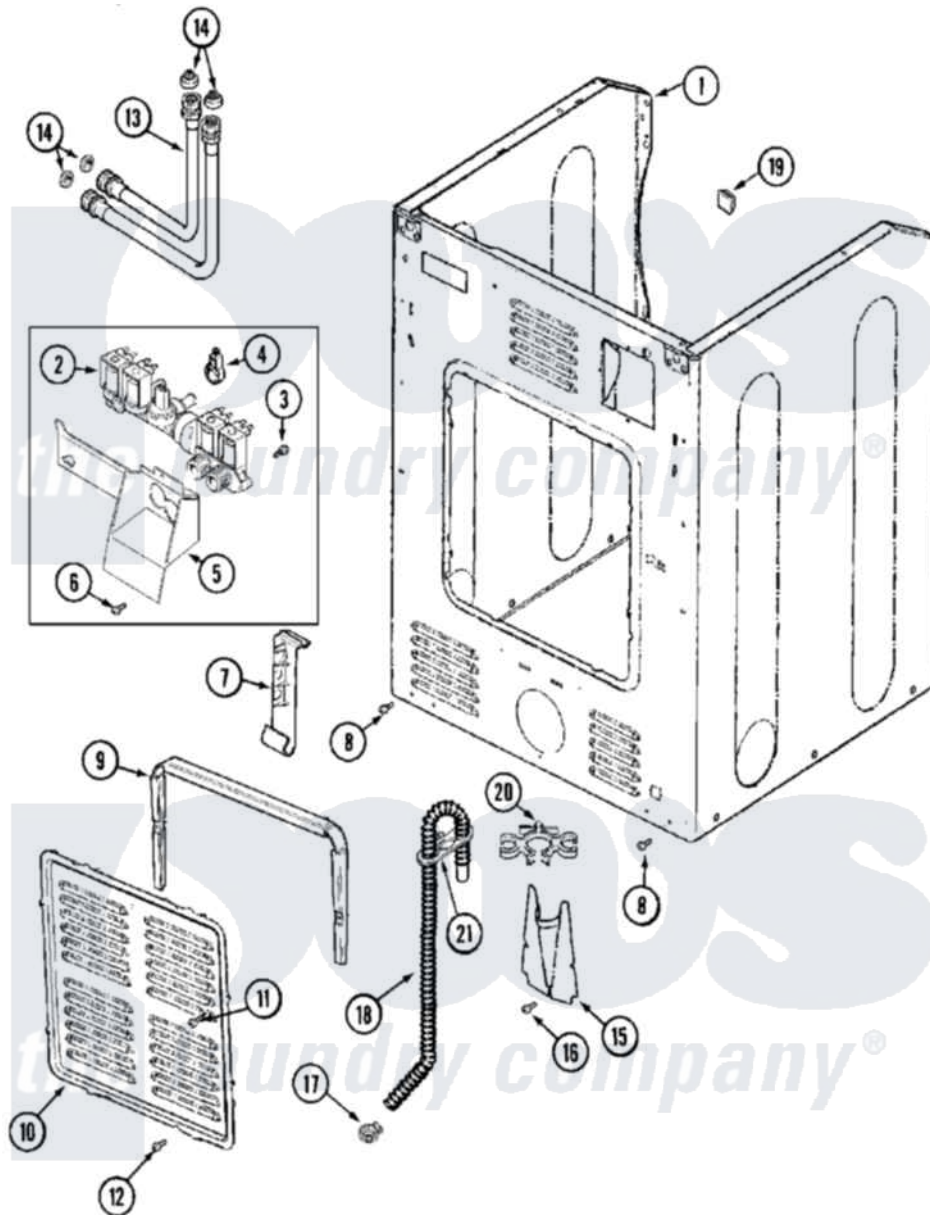

# Maytag MLG19PDAGW 10 - CABINET-REAR (WASHER)

Maytag [Commercial Maytag MLG19PDAGW Dryer Parts](#) Parts Diagram 10 - CABINET-REAR (WASHER)  
 Click on the part number to view part

| Item | Original Part Number     | Replaced By              | Status        | Part Description                            |
|------|--------------------------|--------------------------|---------------|---|
| 001  | <a href="#">22001995</a> |                          |               | Screw Note: Screw, Tumbler Front And Shroud |
| "    | 22002548                 | <a href="#">22003639</a> |               | Cabinet Assembly                            |
| "    | 22003367                 | <a href="#">22004095</a> |               | Hinge, Plastic                              |
| "    | NLA                      |                          | Not Available | CABINET ASSY. (WHT)                         |
| 002  | <a href="#">22002903</a> |                          |               | Valve, Water                                |
| 003  | <a href="#">22002436</a> |                          |               | Screw, Water Valve Bracket                  |
| 004  | 205161                   | <a href="#">489503</a>   |               | Clamp                                       |
| 005  | <a href="#">33002212</a> |                          |               | Bracket, Water Valve                        |
| 006  | 22001996                 | <a href="#">3370225</a>  |               | Screw                                       |
| 007  | <a href="#">33002213</a> |                          |               | Rack, Hose                                  |
| 008  | <a href="#">22001995</a> |                          |               | Screw Note: Screw, Tumbler Front And Shroud |
| 009  | <a href="#">22002022</a> |                          |               | Spacer, Access Panel                        |
| 010  | <a href="#">22002092</a> |                          |               | Panel, Access                               |
| 011  | 22002295                 | <a href="#">67006908</a> |               | Screw, Ice Rack                             |
| 012  | 22001996                 | <a href="#">3370225</a>  |               | Screw                                       |