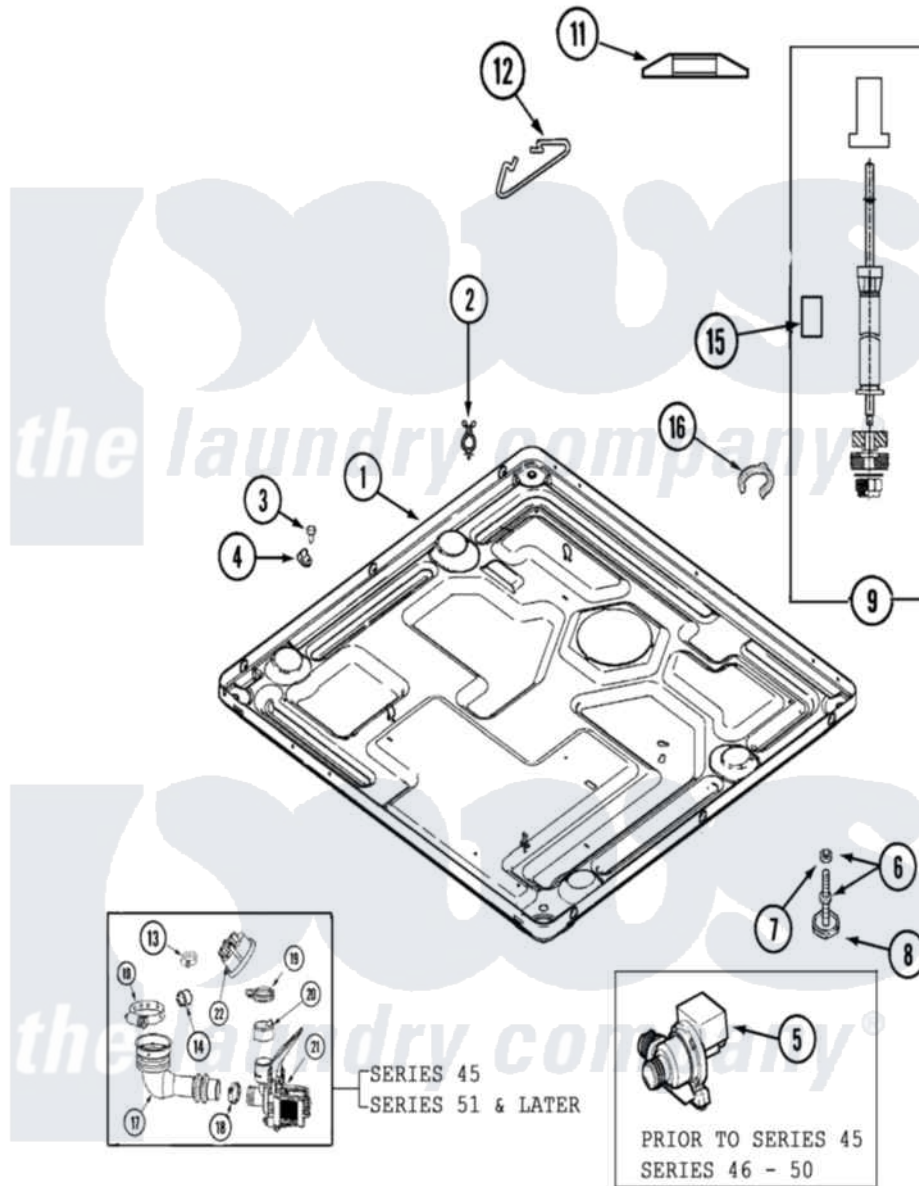

# Maytag MLG19PDAGW 13 - BASE

Maytag [Commercial Maytag MLG19PDAGW Dryer Parts](#) Parts Diagram 13 - BASE  
 Click on the part number to view part

Item	Original Part Number	Replaced By	Status	Part Description
001	<a href="#">213007</a>			Xfor Cabinet See Cabinet, Back
"	22002240	<a href="#">22003435</a>		Base, Assembly
"	<a href="#">22003580</a>			Base, Assembly
"	<a href="#">22003605</a>			Base Weld Assembly
002	315471	<a href="#">22003298</a>		Retainer, Wire
"	<a href="#">33001989</a>			Retainer, Vault Switch
003	<a href="#">Y313561</a>			Screw---NA
004	<a href="#">22002014</a>			Clip, Harness To Support
005	22002809	<a href="#">22003635</a>		Pump, High Torque
"	<a href="#">22003709</a>			Pump, Drain
006	22001915	<a href="#">22003544</a>		Adjustable Leg W/Foot And Nut
007	<a href="#">Y052740</a>	<a href="#">62739</a>		Nut, Lock
008	<a href="#">210684</a>			Foot, Adjustable Leg
009	<a href="#">22001988</a>			Strut Assembly-Rear
010	22002053	<a href="#">696392</a>		Hose Clamp

011	<a href="#">33002222</a>		Deflector, Water
013	<a href="#">22003295</a>	<a href="#">285655</a>	Clamp, Hose
014	<a href="#">22003261</a>		Plug, Outer Tub
015	<a href="#">33002224</a>		Sleeving, Braided
016	<a href="#">22002853</a>	<a href="#">285655</a>	Clamp, Hose
017	<a href="#">22003262</a>		Hose, Tub To Pump Outlet
018	<a href="#">22001984</a>	<a href="#">285655</a>	Clamp, Hose
019	<a href="#">22002853</a>	<a href="#">285655</a>	Clamp, Hose
020	<a href="#">22003268</a>		Cap, Rubber
021	<a href="#">22003709</a>		Pump, Drain
"	NLA	Not Available	BAG, PLASTIC W/DRAWSTRING
022	<a href="#">22003728</a>		Switch, Pressure Items 22-30 Listed As Series