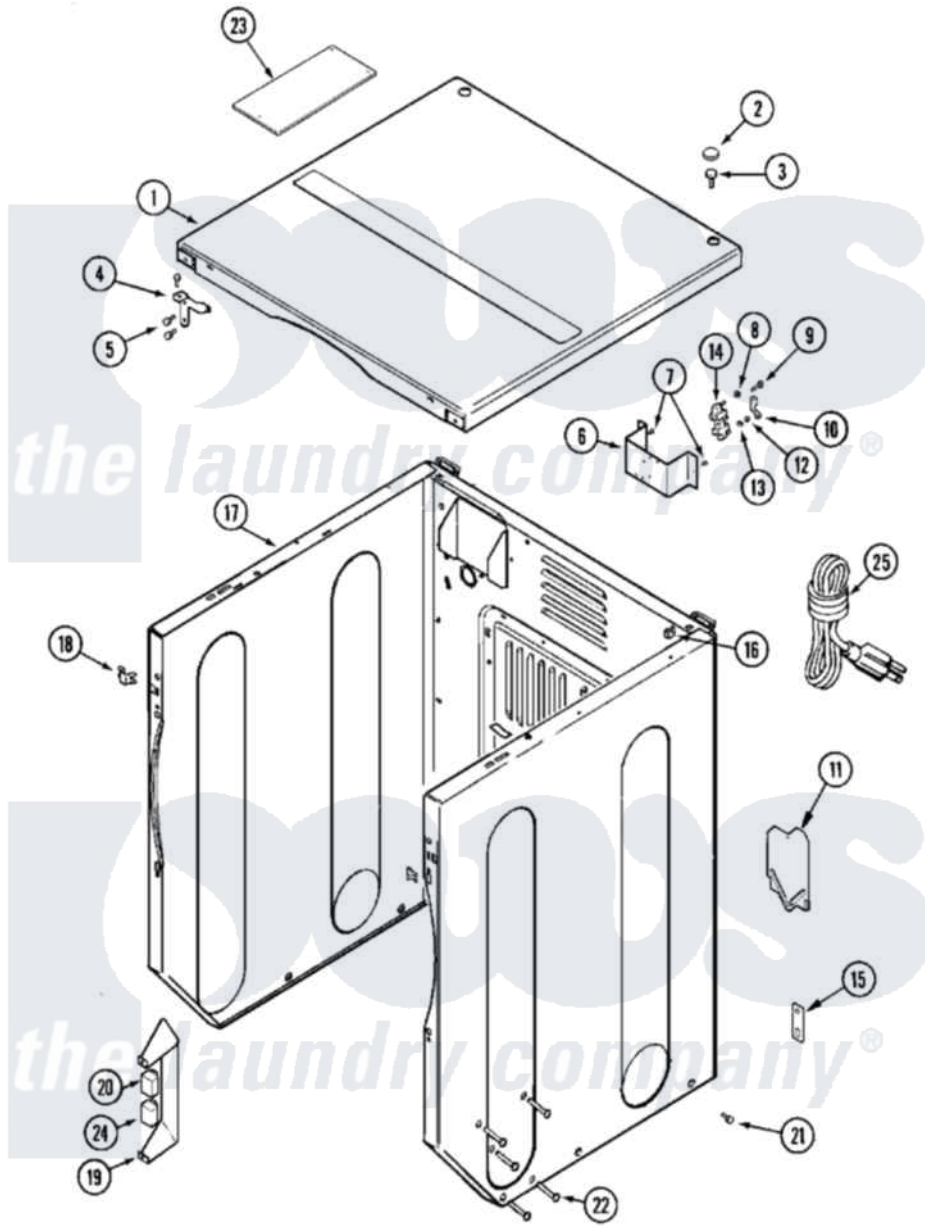

# Maytag MLG19PDAGW 14 - CABINET-FRONT (DRYER)

Maytag Commercial Maytag MLG19PDAGW Dryer Parts Parts Diagram 14 - CABINET-FRONT (DRYER)  
 Click on the part number to view part

Item	Original Part Number	Replaced By	Status	Part Description
001	33001995	<a href="#">33002124</a>		Cover, Top
002	<a href="#">33001997</a>			Plug, Hole
003	22001883	<a href="#">214354</a>		Screw, Top Cover To Cabnt.
004	<a href="#">33001998</a>			Bracket, Top Cover
"	<a href="#">33001999</a>			Bracket, Top Cover
005	<a href="#">22001995</a>			Screw Note: Screw, Tumbler Front And Shroud
006	NLA		Not Available	BRACKET, TERMINAL BLOCK---NA
007	<a href="#">22001995</a>			Screw Note: Screw, Tumbler Front And Shroud
008	<a href="#">Y311270</a>			Washer, Terminal Block
009	<a href="#">Y312209</a>	<a href="#">W10001200</a>		Screw
010	<a href="#">Y312184</a>			Strap, Grounding
011	<a href="#">33001795</a>			Cover, Terminal Block
012	<a href="#">311484</a>	<a href="#">112432</a>		Nut
013	<a href="#">311093</a>			Washer, Terminal Connection