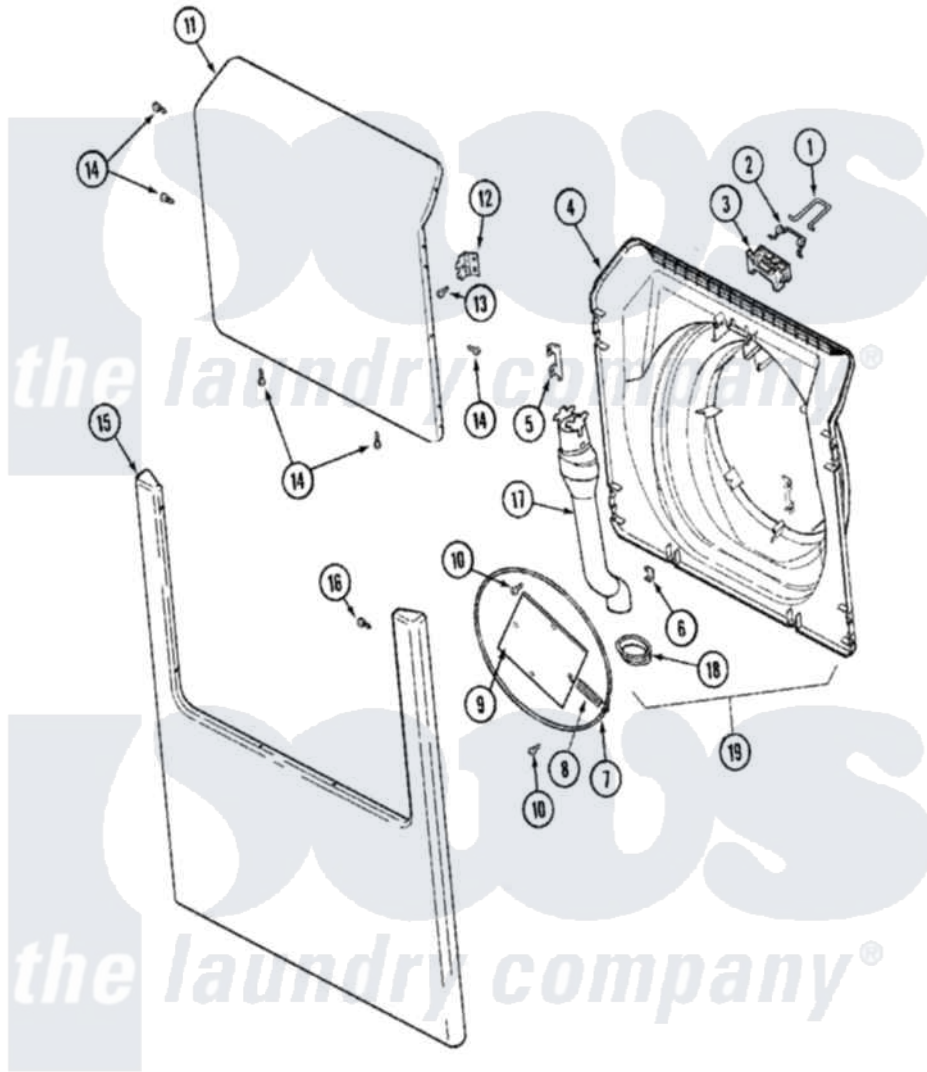

Maytag MLG19PDAWW 01 - DOOR & FRONT PANEL (WASHER)

Maytag Commercial Maytag MLG19PDAWW Dryer Parts Parts Diagram 01 - DOOR & FRONT PANEL (WASHER)
 Click on the part number to view part

Item	Original Part Number	Replaced By	Status	Part Description
001	22002002	22003222		Hoop, Lock
002	22002003			Spring, Latch
003	22002168			Support, Lock Hoop
004	22002539	22003083		Liner, Door Assembly W/Vent
"	22003076	22003083		Liner, Door Assembly W/Vent
"	22003800			Inner Door/Vented
005	22002038			Clip, Door
006	22002039			Clip, Door
007	22002104			Frame, Wire
"	W10124350		Not Available	NOT REQUIRED PART OR SEE NOTE
008	22002356			Spring, Plate
"	W10124350		Not Available	NOT REQUIRED PART OR SEE NOTE
009	22002094			Frame, Wire
"	W10124350		Not Available	NOT REQUIRED PART OR SEE NOTE

010	22002007		Screw, Wire Frame
"	W10124350	Not Available	NOT REQUIRED PART OR SEE NOTE
011	22001979		Door, Outer
012	NLA	Not Available	Hinge w/no offset
013	22002062	98006631	Screw
014	22002063		Screw No.8-18AB Wafer Head
015	22002241	22002836	Panel, Front
016	22002243		Screw, Front Panel And Hinge
"	22002244		Clip, Grounding
017	22002990	22003850	Vent Tube Assembly
018	22003075		Grommet, Vent Tube
019	22003083		Liner, Door Assembly W/Vent