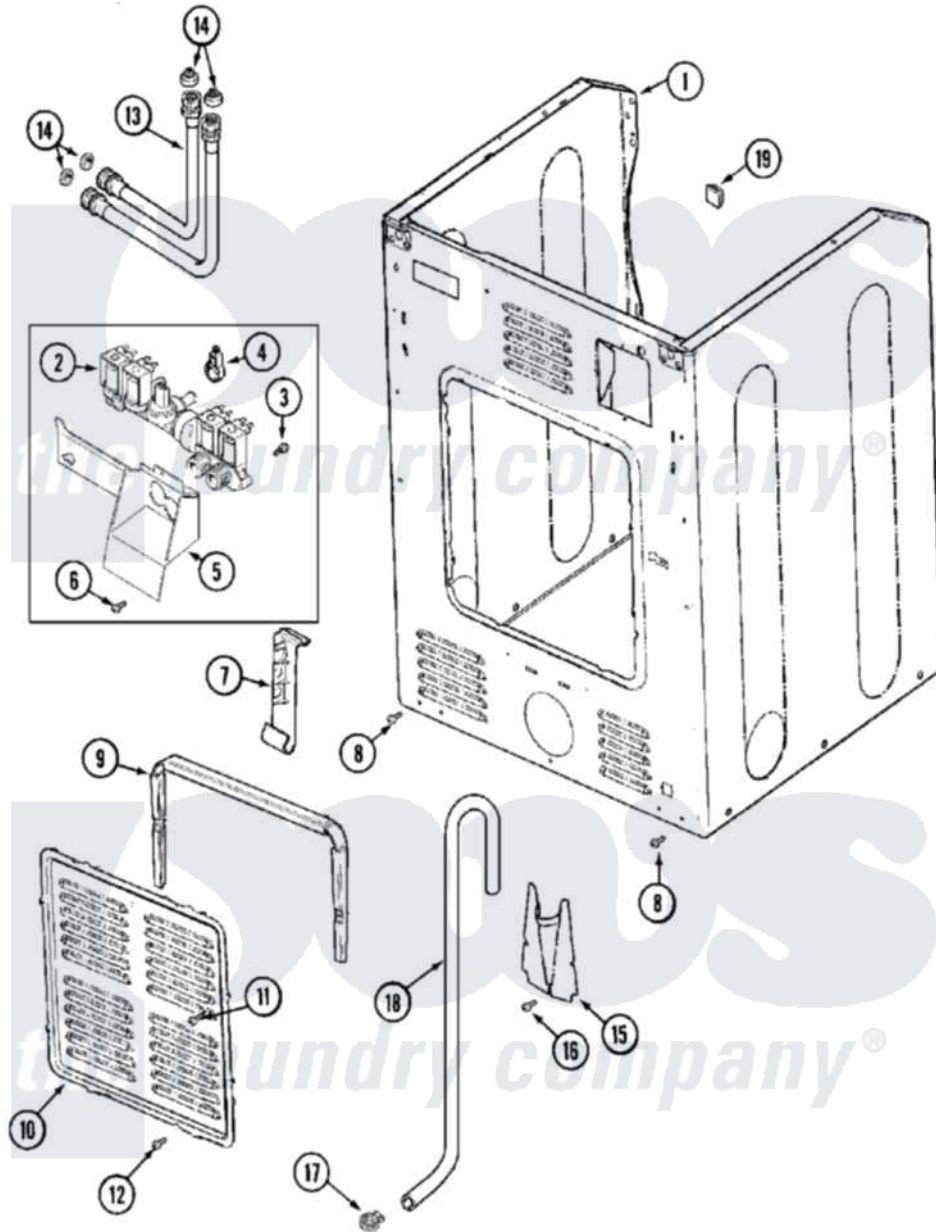

Maytag MLG19PDAWW 02 - CABINET-REAR (WASHER)

Maytag Commercial Maytag MLG19PDAWW Dryer Parts Parts Diagram 02 - CABINET-REAR (WASHER)
 Click on the part number to view part

Item	Original Part Number	Replaced By	Status	Part Description
001	213007			Xfor Cabinet See Cabinet, Back
"	22002548	22003639		Cabinet Assembly
"	NLA		Not Available	CABINET ASSY. (WHT)
002	33002211			Valve, Water
003	22002436			Screw, Water Valve Bracket
004	205161	489503		Clamp
005	33002212			Bracket, Water Valve
006	22001996	3370225		Screw
007	33002213			Rack, Hose
008	22001995			Screw Note: Screw, Tumbler Front And Shroud
009	22002022			Spacer, Access Panel
010	22002092			Panel, Access
011	22002295	67006908		Screw, Ice Rack
012	22001996	3370225		Screw
013	33002214	202860		Inlet Hose Assembly

014	Y013783		Washer, Inlet Hose
015	22002093	22002704	Cover, Drain Hose
016	22001995		Screw Note: Screw, Tumbler Front And Shroud
017	22001984	285655	Clamp, Hose
018	12001659	12001807	Drain Hose Kit
"	22002891	12001807	Drain Hose Kit
"	22002892		Retainer, Drain Hose
"	22002893	8539404	Tie-Wire
019	NLA	Not Available	PLUG, HOLE