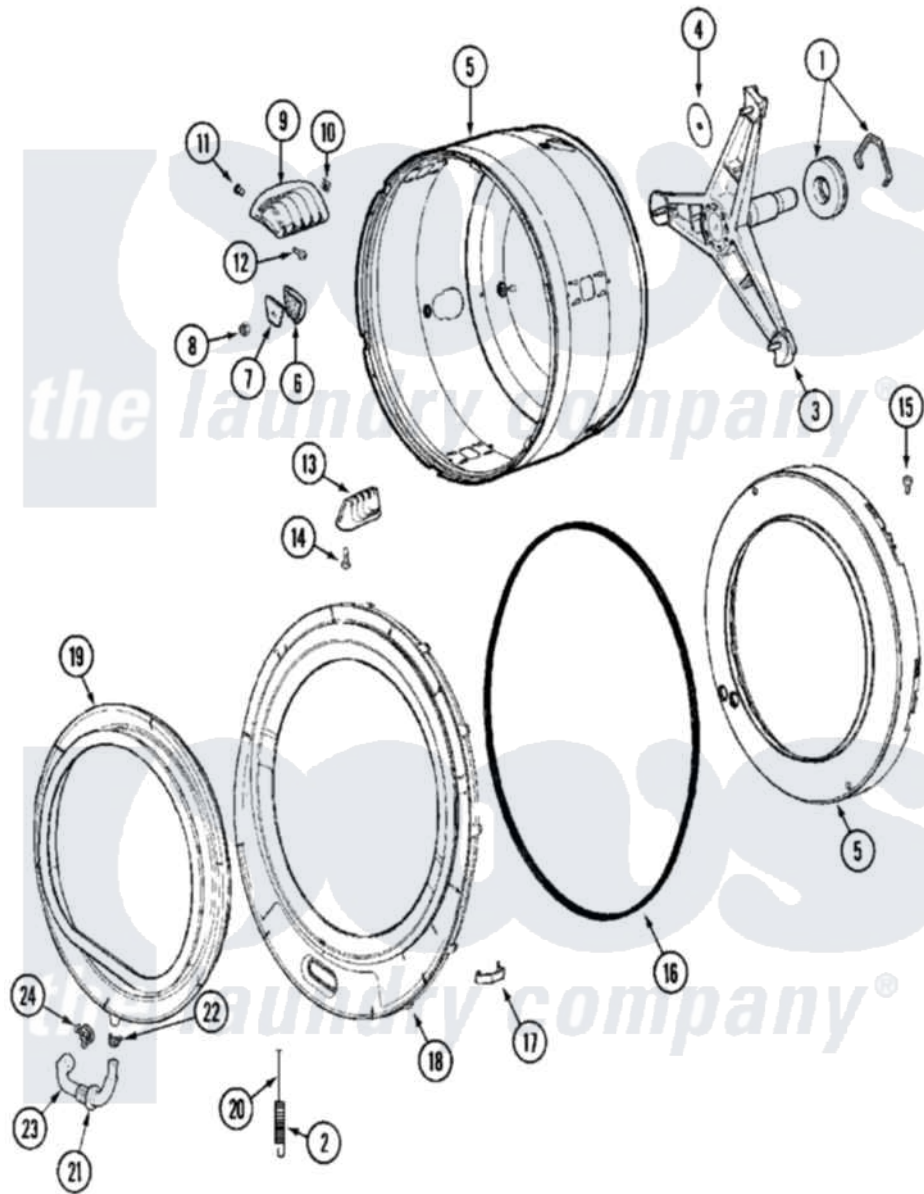

Maytag MLG19PDAWW 04 - SPINNER ASSEMBLY & OUTER TUB COVER(WASH)

Maytag [Commercial Maytag MLG19PDAWW Dryer Parts](#) Parts Diagram 04 - SPINNER ASSEMBLY & OUTER TUB COVER(WASH)

[Click on the part number to view part](#)

Item	Original Part Number	Replaced By	Status	Part Description
001	12001478	12002022		Lip Seal Kit
002	22002099			Spring, Tub
003	22001994	W10181639		Support
"	22002123			Tube, Molykote
"	22003925	W10181639		Support
004	22002023			Washer, Plastic
005	22002115	6-2717080		Spinner As
006	22002021	22002482		Washer, Profile
007	22002020			Washer, Spinner Support
008	22002122	2207454		Nut, Hex
009	22001985			Baffle, Drip
010	22002009			Grommet, Baffle
011	22001999			Grommet, Baffle
012	22002325	22003556		Screw, Baffle
013	22001986			Baffle, Drip

014	22002059		Screw, Baffle
015	22002028	Not Available	PART NEVER USED IN PRODUCTION
"	NLA	Not Available	SCREW, BALANCE RING
016	22002077		Seal, Tub Cover
017	22002050		Clip, Tub To Cover
018	22003212		Cover, Tub --W
"	22004254		Cover, Tub W/Sealandcaps AspK
019	12001772	12002533	Boot Kit
"	22001978	12002533	Boot Kit
020	22002327		Wire, Boot Clamp
021	22003074		Guard, Hose
022	Y22003072	22003072	CLAMP, HOSE DOUBLE WIRE
023	22003071	22004477	Drain Hose, Door Boot
024	22003073	596669	Clamp, Manifold