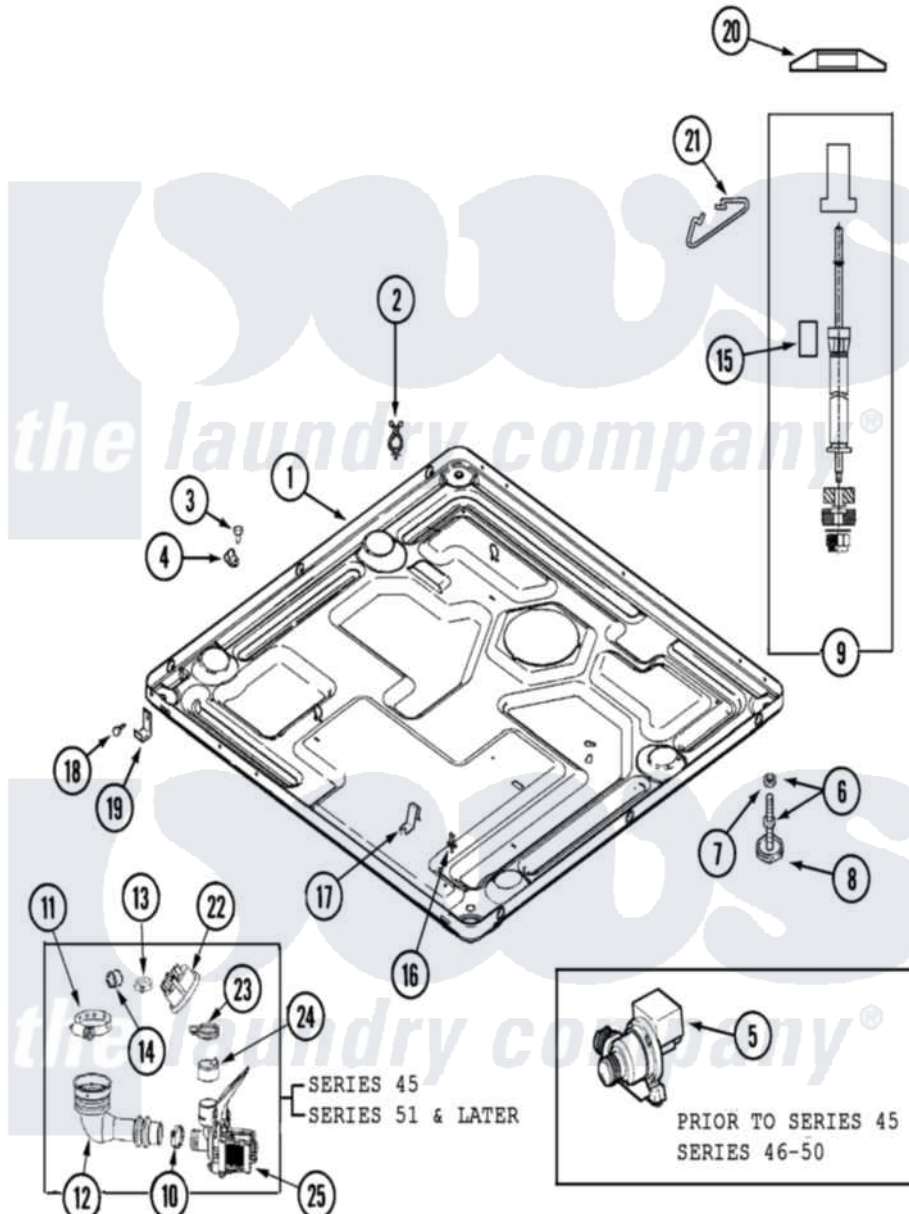

# Maytag MLG19PDAWW 05 - BASE (WASHER)

Maytag [Commercial Maytag MLG19PDAWW Dryer Parts](#) Parts Diagram 05 - BASE (WASHER)

[Click on the part number to view part](#)

Item	Original Part Number	Replaced By	Status	Part Description
001	22002240	<a href="#">22003435</a>		Base, Assembly
"	<a href="#">22003580</a>			Base, Assembly
002	315471	<a href="#">22003298</a>		Retainer, Wire
"	<a href="#">33001989</a>			Retainer, Vault Switch
003	<a href="#">Y313561</a>			Screw---NA
004	<a href="#">22002014</a>			Clip, Harness To Support
005	22002939	<a href="#">22003059</a>		Pump, Drain
006	22001915	<a href="#">22003544</a>		Adjustable Leg W/Foot And Nut
007	<a href="#">Y052740</a>	<a href="#">62739</a>		Nut, Lock
008	<a href="#">210684</a>			Foot, Adjustable Leg
009	<a href="#">22001988</a>			Strut Assembly-Rear
011	22002053	<a href="#">696392</a>		Hose Clamp
012	<a href="#">22001984</a>	<a href="#">285655</a>		Clamp, Hose
"	<a href="#">22003262</a>			Hose, Tub To Pump Outlet
013	<a href="#">22003295</a>	<a href="#">285655</a>		Clamp, Hose
014	<a href="#">22003261</a>			Plug, Outer Tub

015	<a href="#">33002224</a>		Sleeving, Braided
016	Y313262	<a href="#">W10116752</a>	Retainer-
017	<a href="#">22002244</a>		Clip, Grounding
018	<a href="#">33002190</a>		SCrew, C BraCe, BraCket, Cabinet
019	<a href="#">22002239</a>		Clip, Front Panel
020	<a href="#">33002222</a>		Deflector, Water
021	<a href="#">33002223</a>		Restrainer, Tube
022	<a href="#">22003728</a>		Switch, Pressure Items 22-30 Listed As Series
"	NLA	Not Available	BAG, PLASTIC W/DRAWSTRING
023	<a href="#">22002853</a>	<a href="#">285655</a>	Clamp, Hose
024	<a href="#">22003268</a>		Cap, Rubber
025	22003244	<a href="#">25001052</a>	Pump Assembly