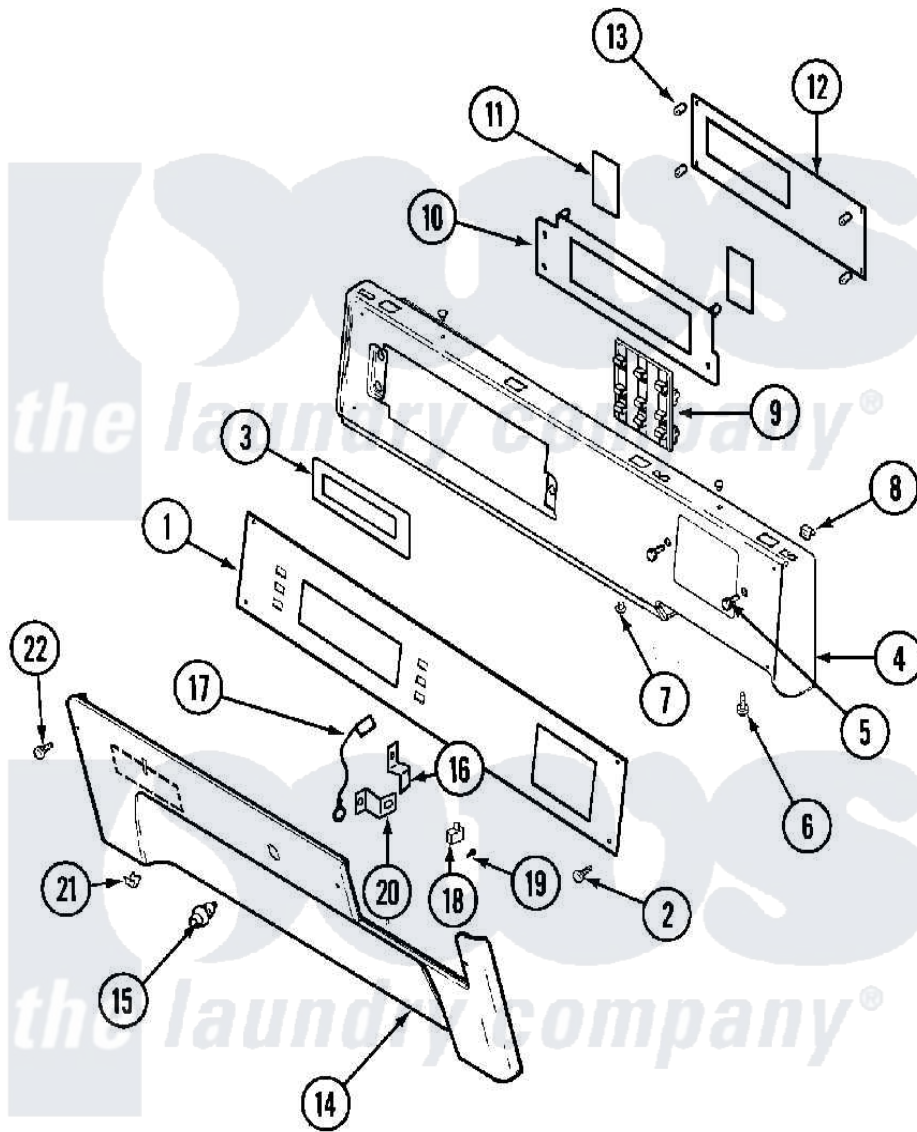

Maytag MLG19PDAWW 06 - CONTROL PANEL (DRYER)

Maytag Commercial Maytag MLG19PDAWW Dryer Parts Parts Diagram 06 - CONTROL PANEL (DRYER)
 Click on the part number to view part

Item	Original Part Number	Replaced By	Status	Part Description
001	33002148	33002960		Facia, Commerical W/D - PD
002	215506			Screw, Control Panel Overlay
003	33002150	W10133268		Cover, Display
004	33002003			Fastener Clip, Control Panel
"	33002149			Panel, Control
005	22002062	98006631		Screw
"	910186	99002757		Screw
006	215506			Screw, Control Panel Overlay
007	33001132	33002342		Plug, Sifht Hole
008	33001977			Fastener, Control Panel
009	33002178			Switch, Push Button
010	33002155			Plate, Control Mounting
011	33002152	W10133277		Membrane Switch Assembly
012	33002154	33003006		Control BO
013	33001204			Stand-Off, Ccontrol Board
"	912077			Locknut, Reader Harness

014	33001978		Panel, Access
015	Y206081	W10116737	Lock
016	213750	W10133266	Cam-Lock
017	33001981		Wire, Ground
018	33002117	208042	Switch, Sensor
019	912012	3400409	Screw
020	33001982		Bracket, Switch Mounting
021	33001980		Fastener, Access Panel
"	33002004		Clip, Fastener
022	215506		Screw, Control Panel Overlay
023	22001995		Screw Note: Screw, Tumbler Front And Shroud
"	33002060		Bracket, Security
"	NLA	Not Available	NUT, SECURITY
024	22002782		Pad, Foam
"	22003819		Wire Harness, Lower Commercial
"	22003858		EMI Suppression Filter, 16a
"	33002153		Wire Harness, Main
"	33002164		Wire Harness, Main
"	33002180		Wire Harness, Main
"	33002181		(UPR)
"	33002873		Harness, Wire Upper Gas
"	33002876		Harness, Wire Upper Elec