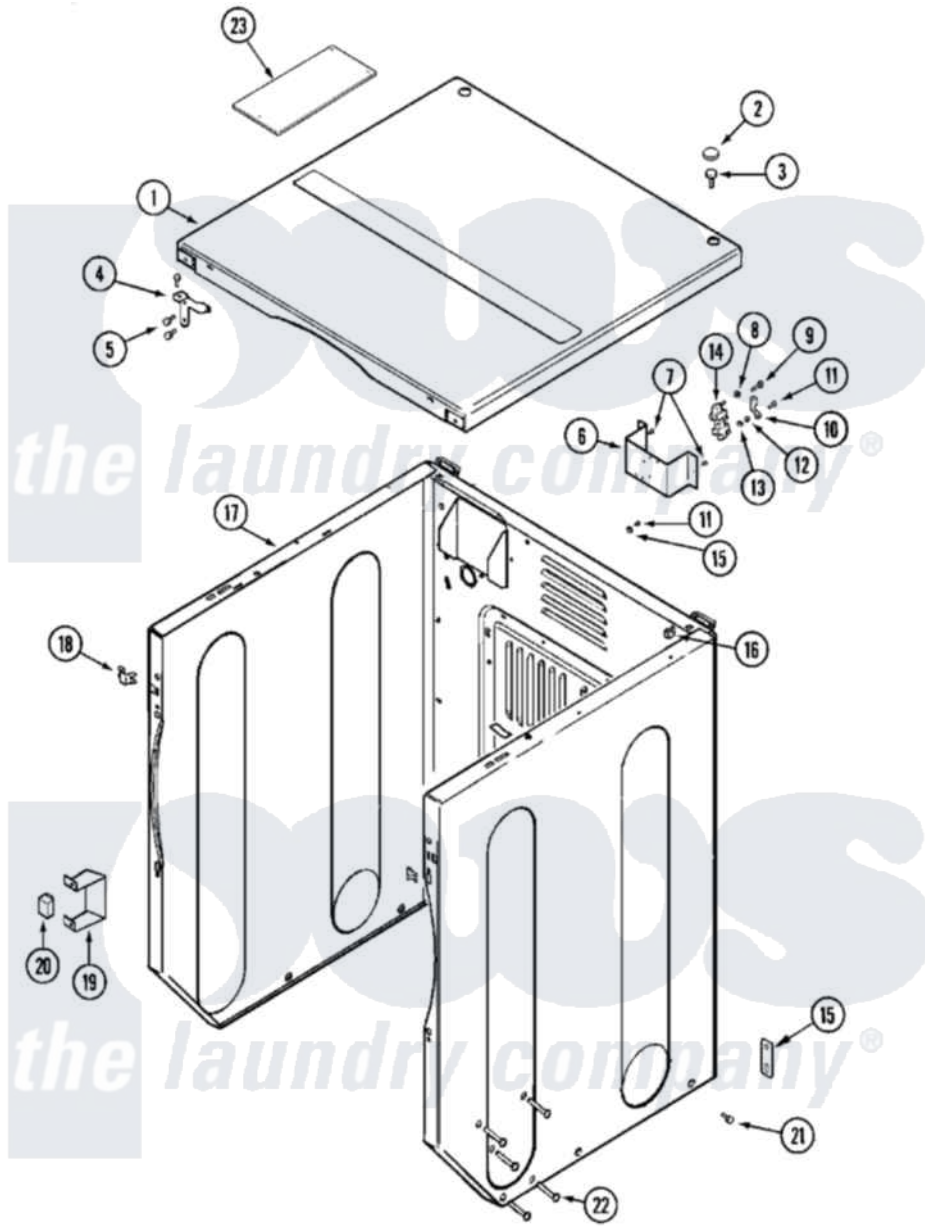

Maytag MLG19PDAWW 08 - CABINET-FRONT (DRYER)

Maytag Commercial Maytag MLG19PDAWW Dryer Parts Parts Diagram 08 - CABINET-FRONT (DRYER)
 Click on the part number to view part

Item	Original Part Number	Replaced By	Status	Part Description
001	33001995	33002124		Cover, Top
"	33002058		Not Available	COVER, TOP (WHT)
002	33001997			Plug, Hole
003	22001883	214354		Screw, Top Cover To Cabnt.
004	33001998			Bracket, Top Cover
"	33001999			Bracket, Top Cover
005	22001995			Screw Note: Screw, Tumbler Front And Shroud
006	33002059			Bracket, Terminal Block
"	NLA		Not Available	BRACKET, TERMINAL BLOCK---NA
007	22001995			Screw Note: Screw, Tumbler Front And Shroud
008	Y311270			Washer, Terminal Block
009	Y312209	W10001200		Screw
010	Y312184			Strap, Grounding
011	NLA		Not Available	SCREW, GROUND STRAP

012	311484	112432	Nut
013	311093		Washer, Terminal Connection
014	315471	22003298	Retainer, Wire
"	33001244		Block, Terminal
"	33002182		Bracket, Terminal Block
"	NLA	Not Available	SCREW, TERMINAL BLOCK
015	NLA	Not Available	WASHER, GROUND LUG
016	22001502		Fastener, U-NUt
017	22003646		Cabinet Assembly-Upr
"	33002811		Cabinet Upper As Pack--NA
"	NLA	Not Available	CABINET (WHT)
018	33001980		Fastener, Access Panel
019	Y313561		Screw---NA
"	33002002		Bracket, Switch
020	306398		Relay, Heater
"	Y251119	3177991	Screw
021	213007		Xfor Cabinet See Cabinet, Back
"	22003409	213007	Xfor Cabinet See Cabinet, Back
022	33001991		Bolt, Carriage
023	22001995		Screw Note: Screw, Tumbler Front And Shroud
"	22001996	3370225	Screw
"	Y314174		Terminal Cover - Canada