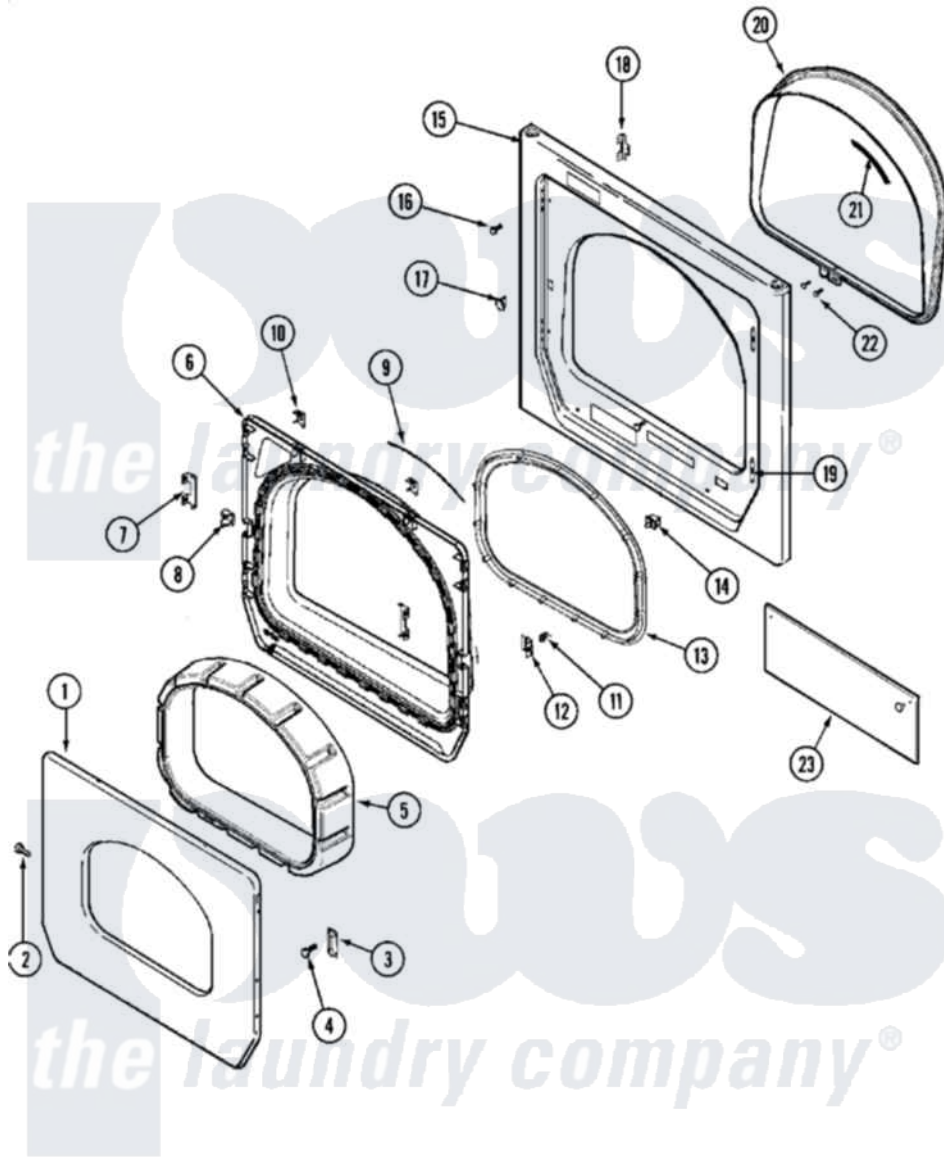

Maytag MLG19PDAWW 09 - DOOR (DRYER)

Maytag [Commercial Maytag MLG19PDAWW Dryer Parts](#) Parts Diagram 09 - DOOR (DRYER)
 Click on the part number to view part

| Item | Original Part Number | Replaced By | Status | Part Description |
|------|--------------------------|---------------------------|--------|------------------------------|
| 001 | 33002015 | | | Door, Outer |
| 002 | 22002063 | | | Screw No.8-18AB Wafer Head |
| 003 | 33002017 | | | Hinge, Door |
| 004 | 22002062 | 98006631 | | Screw |
| 005 | 22002300 | 9740848 | | Screw, Mixing Valve Mounting |
| " | 33002018 | 33002780 | | Door Tunnel W` Handle |
| 006 | 33002020 | | | Door, Inner W/Seal |
| 007 | 22002038 | | | Clip, Door |
| 008 | 33002111 | 33001763 | | Plug, Inner Door |
| 009 | 33002094 | | | Seal, Door |
| 010 | 22002039 | | | Clip, Door |
| 011 | 33001761 | | | Strike, Door |
| 012 | 33002110 | 33001793 | | Bracket, Strike |
| 013 | 33002022 | 33002607 | | Lens, Door |
| " | 33002607 | | | Lens, Door |
| 014 | 33001509 | W10169313 | | Switch-Dor |

| | | | |
|-----|--------------------------|--------------------------|--------------------------|
| 015 | 33001711 | 33002936 | Medallion- |
| " | 33002051 | Not Available | SCREW, FRONT PANEL |
| " | 33002081 | | Panel, Front |
| 016 | 33001486 | 98008544 | Screw |
| 017 | 33001791 | 306436 | Door Latch Kit--W |
| 018 | 33002025 | | Twin Speednut |
| 019 | 33001175 | | Cover, Hinge Hole |
| 020 | 33002026 | | Extension, Tumbler Front |
| 021 | 33001767 | | Seal, Shroud |
| 022 | 33001855 | 33002917 | Screw, No.10-16 |
| 023 | 33002048 | | Fastener, Push |
| " | 33002183 | | Shield, Control Panel |