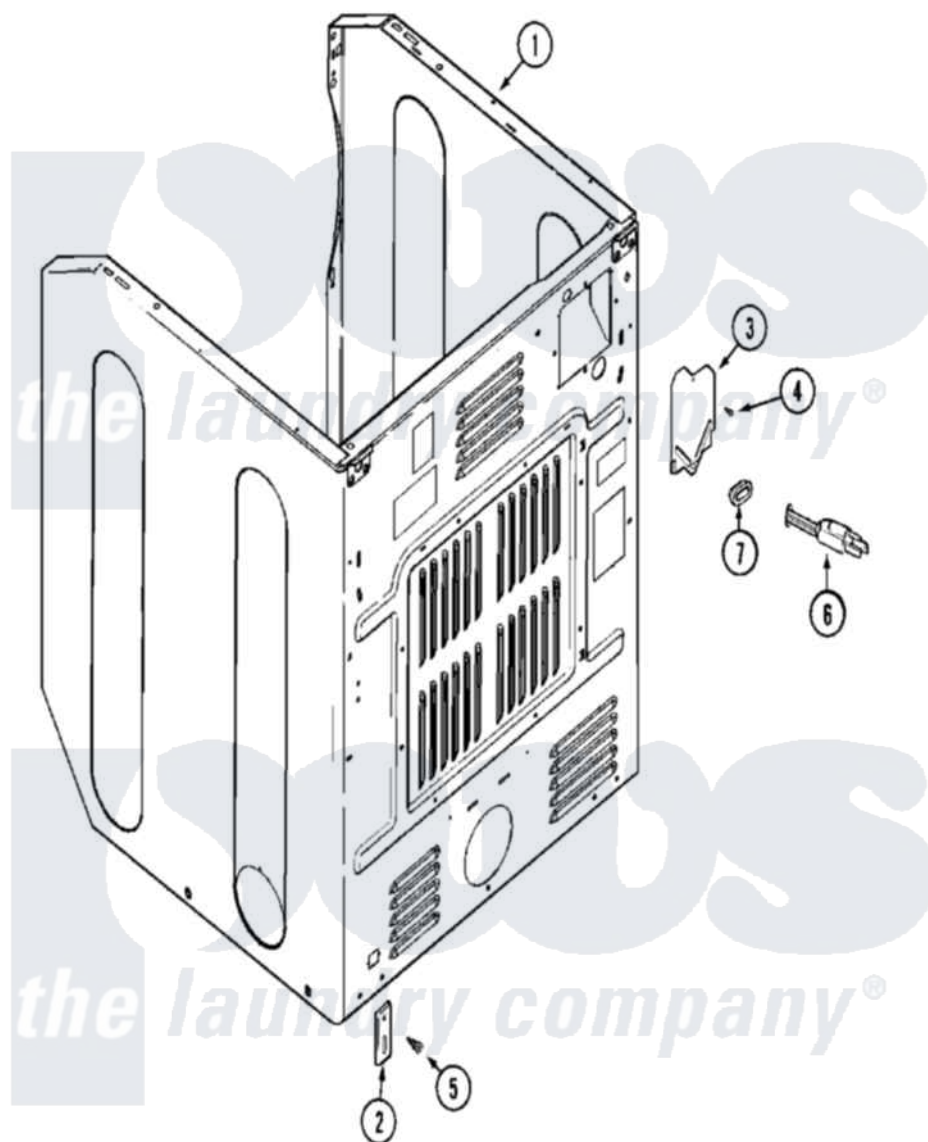

Maytag MLG19PDAWW 10 - CABINET-REAR (DRYER)

Maytag Commercial Maytag MLG19PDAWW Dryer Parts Parts Diagram 10 - CABINET-REAR (DRYER)
 Click on the part number to view part

Item	Original Part Number	Replaced By	Status	Part Description
001	NLA		Not Available	CABINET (WHT-UPR)
002	33002060			Bracket, Security
003	33001795			Cover, Terminal Block
004	22001995			Screw Note: Screw, Tumbler Front And Shroud
005	22001995			Screw Note: Screw, Tumbler Front And Shroud
006	33002184	33002777		Power Cord
"	NLA		Not Available	SCREW, CORD
007	211881			Grommet, Cord Part Not Used-Gas Models Only