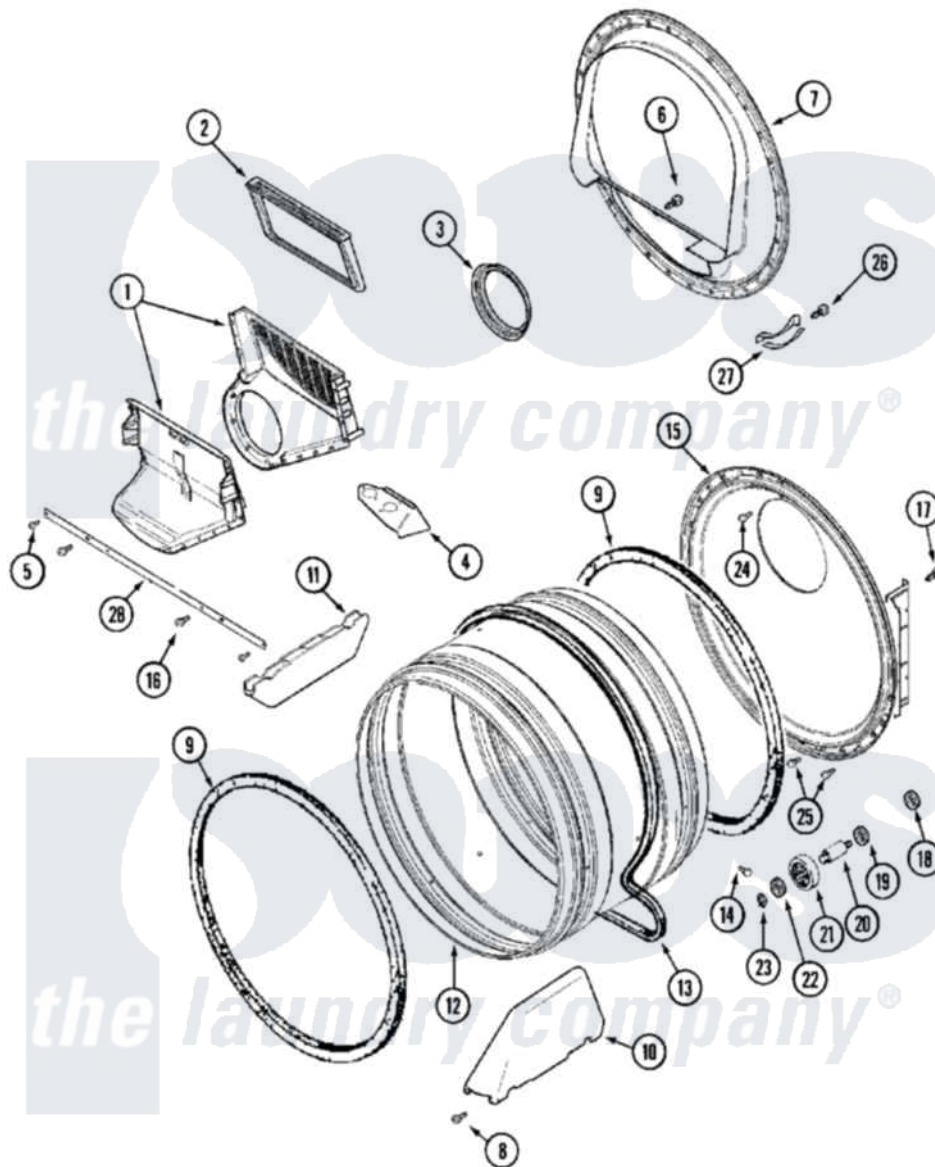

Maytag MLG19PDAWW 11 - TUMBLER (DRYER)

Maytag [Commercial Maytag MLG19PDAWW Dryer Parts](#) Parts Diagram 11 - TUMBLER (DRYER)
 Click on the part number to view part

Item	Original Part Number	Replaced By	Status	Part Description
001	33001799			Outlet Duct Assembly Note: Outlet Duct Assembly
002	33001804	33002790		Lint Filter
003	33001758	33002560		Seal, Blower
004	33001837			Cover, Thermostat
005	22001995			Screw Note: Screw, Tumbler Front And Shroud
006	NLA		Not Available	SCREW, OUTLET DUCT
007	33001802			Front, Tumbler
008	33001855	33002917		Screw, No.10-16
009	33001807			Seal, Tumbler
010	33002032			Baffle
011	33001755			Baffle
012	33001794	33001889		Tumbler
013	33001777	33002535		V-Belt
014	33001788	33002973		Screw, No.9-15 X 1.00 Hx WS
015	33001801			Back, Tumbler

016	33001768		Screw, Shroud Note: Screw, Shroud And Outlet Duct
017	22001995		Screw Note: Screw, Tumbler Front And Shroud
018	33001443		Nut, Hex
019	Y313347	312535	Washer, Vault Mounting Brk.
020	Y312948	6-3129480	Shaft- Tumbler
021	Y303373	12001541	Drum Roller/Washer Assembly--W
022	312535		Washer, Vault Mounting Brk.
023	410233	9703438	Ring-Retrn
024	210932		Screw, No.8 X 9/16 Ctsk Note: Screw, Inlet Duct
025	22001996	3370225	Screw
026	210720		Rivet, Bearing To Tumbler Fmt
027	306508		Tumbler Bearing Kit ---W
028	33002039		Brace, Tumbler Front