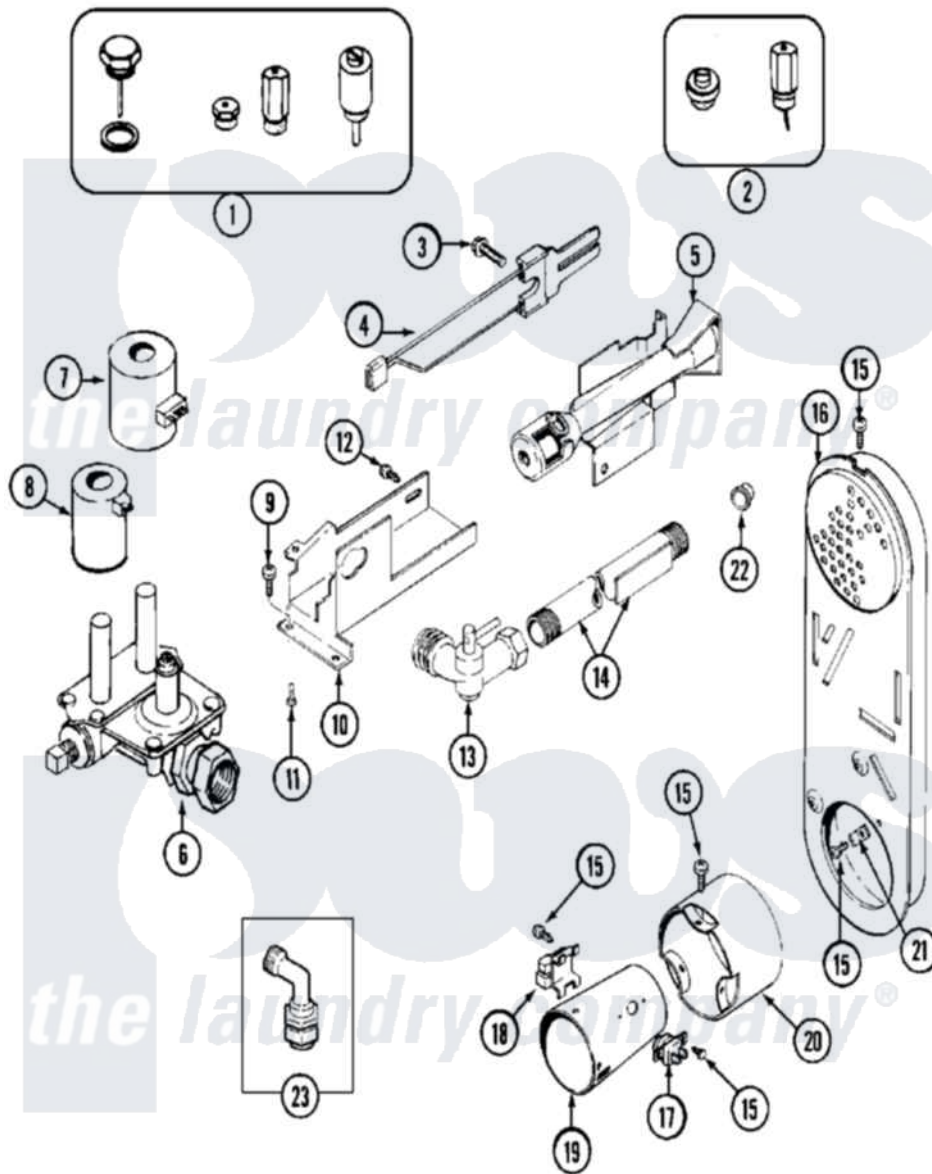

Maytag MLG19PDAWW 12 - GAS VALVE (DRYER)

Maytag Commercial Maytag MLG19PDAWW Dryer Parts Parts Diagram 12 - GAS VALVE (DRYER)
 Click on the part number to view part

Item	Original Part Number	Replaced By	Status	Part Description
001	Y306195	MAL9000AXX		LP Gas Con
"	Y308378	W10402145		LP Gas Con
002	306204	33002924		Gas Conv K
"	Y308377		Not Available	CONVERSION KIT (LP TO NATURAL)
003	304971			Screw Note: Screw, Igniter
004	304970	4391996		Ignitor
"	33002789			Igniter Assembly
005	33001247	33002793		Burner Assembly
"	33002793			Burner Assembly
006	308345			Valve, Gas
"	33002056		Not Available	PLUG, HOLE (UPR)
007	306106			Coil, Holding And Booster--W
008	306105	694540		Coil, 60 Hz
009	Y313561			Screw---NA
010	NLA		Not Available	BRACKET, GAS VALVE---NA
				Screw, 2A X 2/8 Hex Washer

011	314082	90767	Screw, 8A X 3/8 Hex Washer Head Tapping
012	22001995		Screw Note: Screw, Tumbler Front And Shroud
013	306086		Angle Shut Off For Gas Valve
014	33001735		Pipe And Bracket Assembly Series 18 Not Needed Use Vavle
015	211294	90767	Screw, 8A X 3/8 Hex Washer Head Tapping
016	33001810	Not Available	DUCT ASSY., INLET (GAS) NOTE: INLET DUCT ASSEMBLY
017	305169		Thermostat, Hi-Limit Gas
018	Y303377	338906	Radiant, Sensor
019	33001835		Cone Assembly, Combustion
020	Y303841		Cone, Extension
021	Y312890		Retainer, Heater Chamber
022	33001693		Cap, Gas Pipe
023	33002236		Angle Connector Assembly