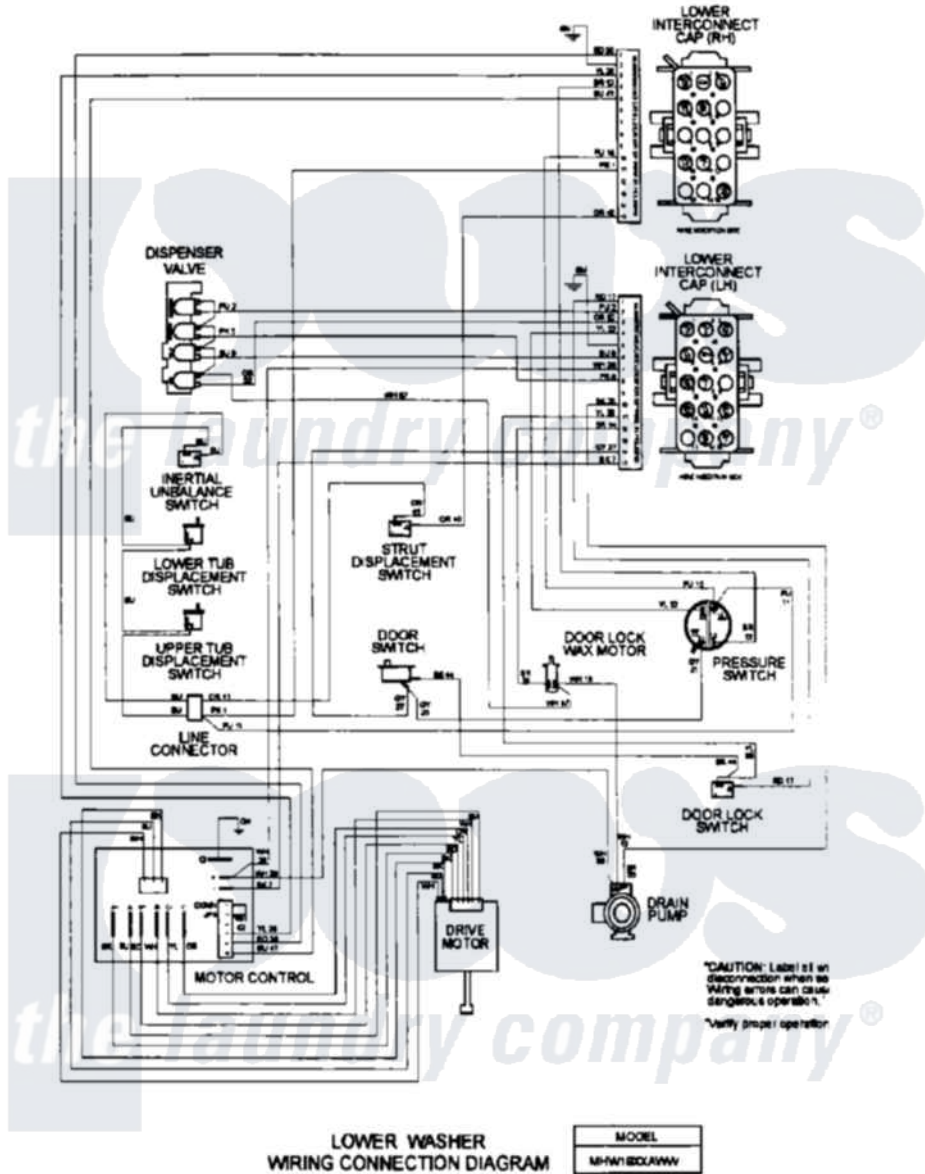

Maytag MLG19PDAWW 16 - WIRING INFORMATION (WASHER)

Maytag [Commercial Maytag MLG19PDAWW Dryer Parts](#) Parts Diagram 16 - WIRING INFORMATION (WASHER)
 Click on the part number to view part

Item	Original Part Number	Replaced By	Status	Part Description
001	NLA		Not Available	WIRING INFORMATION