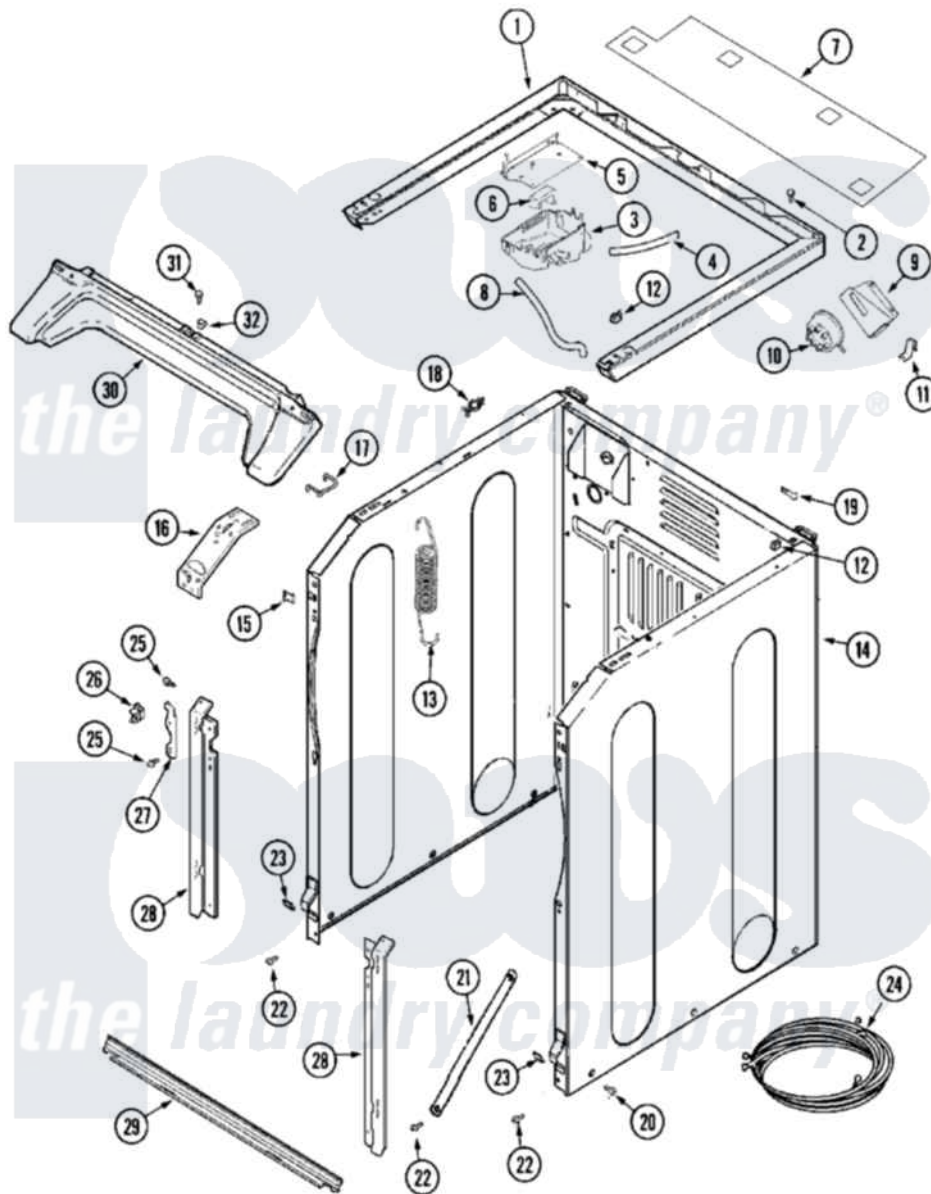

# Maytag MLG19PDAWW 17 - CABINET-FRONT (WASHER)

Maytag [Commercial Maytag MLG19PDAWW Dryer Parts](#) Parts Diagram 17 - CABINET-FRONT (WASHER)  
 Click on the part number to view part

Item	Original Part Number	Replaced By	Status	Part Description
001	33002187	<a href="#">33002963</a>		Support, Weld Assembly
002	22001883	<a href="#">214354</a>		Screw, Top Cover To Cabnt.
003	22002439	<a href="#">33002775</a>		Vent, Tub
"	33001855	<a href="#">33002917</a>		Screw, No.10-16
004	<a href="#">22002464</a>			Hose, Vent
005	<a href="#">33002189</a>			Bracket, Vent Mounting
006	<a href="#">22002440</a>			Deflector, Vent
007	<a href="#">33002191</a>			Wire Shield
"	<a href="#">33002192</a>			Clip, Shield
008	205161	<a href="#">489503</a>		Clamp
"	<a href="#">33002193</a>			Hose, Shower
009	<a href="#">33002188</a>			Support, Pressure Switch
"	<a href="#">Y310376</a>			Clip, Door Switch Harness
010	22002048	<a href="#">22002921</a>		Switch- Pr
011	<a href="#">22002006</a>			Clip, Unbalance Switch Harness
"	<a href="#">22002244</a>			Clip, Grounding