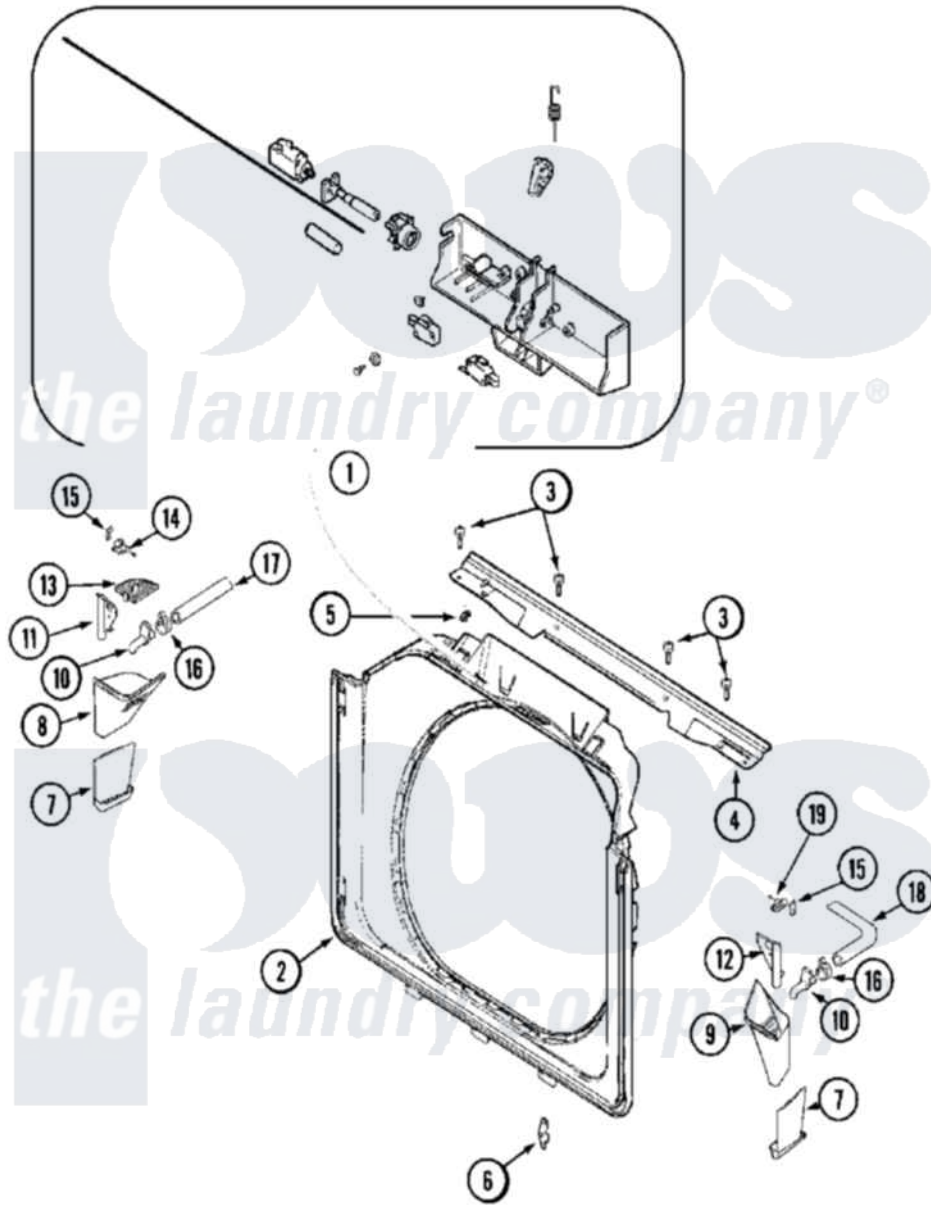

Maytag MLG19PDAWW 18 - DOOR SHROUD & DOOR LATCH ASSEMBLY (WASH)

Maytag [Commercial Maytag MLG19PDAWW Dryer Parts](#) Parts Diagram 18 - DOOR SHROUD & DOOR LATCH ASSEMBLY (WASH)

[Click on the part number to view part](#)

Item	Original Part Number	Replaced By	Status	Part Description
001	22002957			Cover, Latch Assembly
"	22003908			Vapor Barrier
"	NLA		Not Available	DOOR, LOCK HOOP ASSEMBLY
002	22002506			Shroud And Dispenser Hose
"	22003653			Retainer, Dispenser Hose
003	22001995			Screw Note: Screw, Tumbler Front And Shroud
004	22003908			Vapor Barrier
"	33002202	33002477		Support, Door Lock
"	33002203			Clip, Hose
005	22002014			Clip, Harness To Support
006	22002095	12001994		Cover
"	33001764			Cover, Hinge Hole
"	33001787			Screw, Hinge Note: Screw, Hinge Hole Cover

007	33002195		Grate, Overflow
"	33002196		Grate, Overflow
008	33002197		Cup, Bleach Dispenser
009	33002198		Cup, Fabric Softener Dispenser
010	33002199		Spout, Dispenser Fill
011	33002200		Cap, Bleach Dispenser
012	33002201		Cap, Fabric Softener
013	33002204		Screen, Bleach Cup
014	22002230	400021-1	Screw
"	33002205		Retainer, Bleach Cup
015	33002206		Fastener, J Type
016	205161	489503	Clamp
017	22003653		Retainer, Dispenser Hose
"	33002207		Hose, Bleach
018	22003653		Retainer, Dispenser Hose
"	33002208		Hose, Fabric Softener
019	22002230	400021-1	Screw
"	33002209		Retainer, Fabric Softener
020	22002484	Not Available	LABEL, BLEACH
"	22002485	Not Available	LABEL, FABRIC SOFTENER
"	22002486	Not Available	LABEL, LOADING INSTRUCTIONS
"	22002487	Not Available	LABEL, ADD DETERGENT