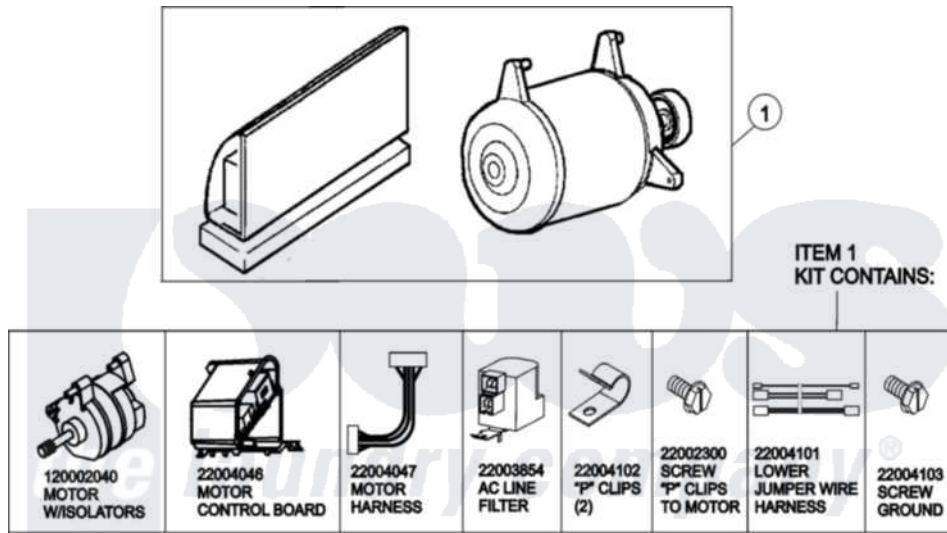

Maytag MLG19PDAWW 19 - MOTOR & MOTOR CONTROL

(SEE TEXT FOR ITEMS 2, 3, 4 AND 8)

Maytag [Commercial Maytag MLG19PDAWW Dryer Parts](#) Parts Diagram 19 - MOTOR & MOTOR CONTROL
 Click on the part number to view part

Item	Original Part Number	Replaced By	Status	Part Description
001	12002039			Neptune Motor Conversion Kit
002	22004046			Control Assembly, Motor
003	22003856			Motor, Variable Speed
004	22004047	22004212		Motor Harness
005	33002190			SCrew, C BraCe, BraCket, Cabinet
006	22004102			P Clips
007	22002300	9740848		Screw, Mixing Valve Mounting
008	22003854	22003858		EMI Suppression Filter, 16a
009	22004101			Repair Jumper Harness
010	22003329			Isolator, Motor
011	22003686			Bolt, Motor
012	22002320			Washer, Belt Tension Bolt
013	22004103			Screw