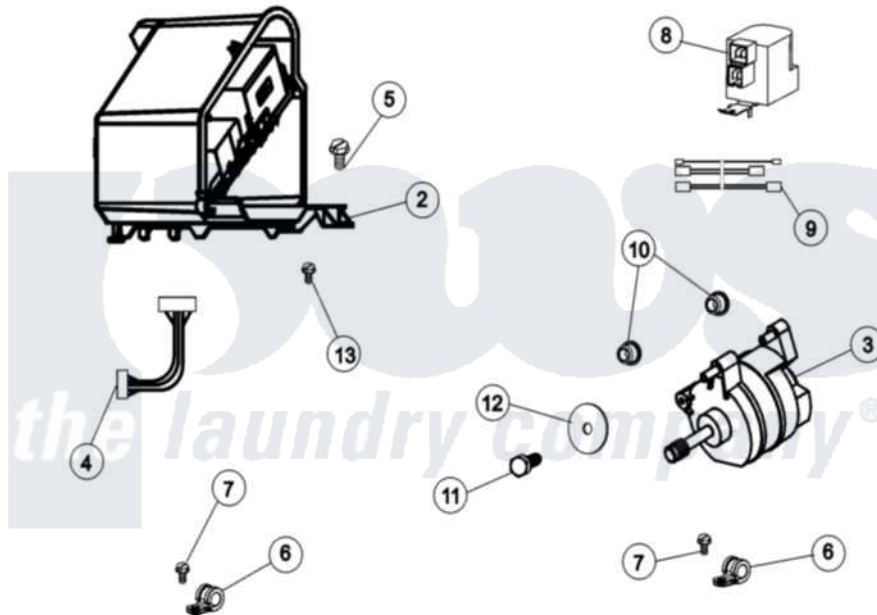

Maytag MLG19PDAWW 19 - MOTOR & MOTOR CONTROL

(SEE TEXT FOR ITEMS 2, 3, 4 AND 8)

Maytag [Commercial Maytag MLG19PDAWW Dryer Parts](#) Parts Diagram 19 - MOTOR & MOTOR CONTROL
 Click on the part number to view part

Item	Original Part Number	Replaced By	Status	Part Description
001	12002039			Neptune Motor Conversion Kit
002	22004046			Control Assembly, Motor
003	22003856			Motor, Variable Speed
004	22004047	22004212		Motor Harness
005	33002190			SCrew, C BraCe, BraCket, Cabinet
006	22004102			P Clips
007	22002300	9740848		Screw, Mixing Valve Mounting
008	22003854	22003858		EMI Suppression Filter, 16a
009	22004101			Repair Jumper Harness
010	22003329			Isolator, Motor
011	22003686			Bolt, Motor
012	22002320			Washer, Belt Tension Bolt
013	22004103			Screw