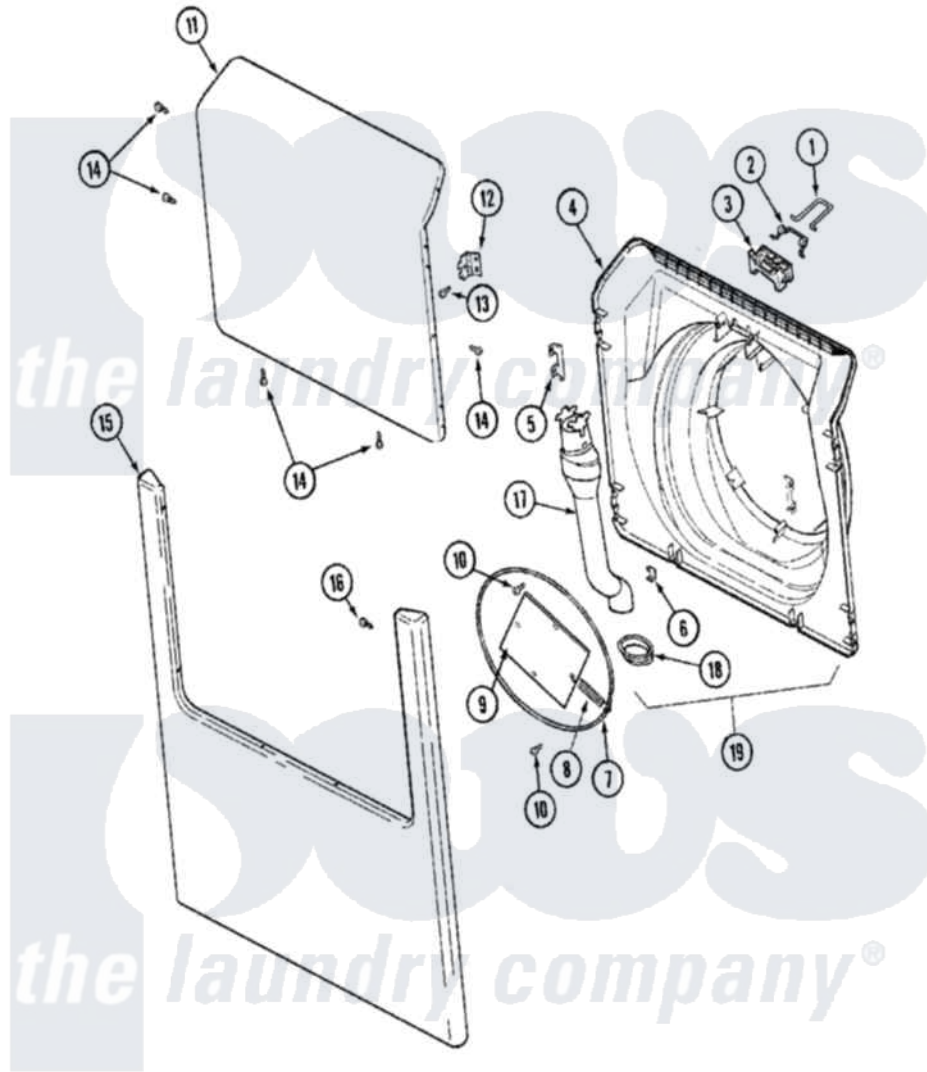

# Maytag MLG19PDAXW 01 - DOOR & FRONT PANEL (WASHER)

Maytag Commercial Maytag MLG19PDAXW Dryer Parts Parts Diagram 01 - DOOR & FRONT PANEL (WASHER)  
 Click on the part number to view part

Item	Original Part Number	Replaced By	Status	Part Description
001	22002002	<a href="#">22003222</a>		Hoop, Lock
002	<a href="#">22002003</a>			Spring, Latch
003	<a href="#">22002168</a>			Support, Lock Hoop
004	22002539	<a href="#">22003083</a>		Liner, Door Assembly W/Vent
"	22003076	<a href="#">22003083</a>		Liner, Door Assembly W/Vent
"	<a href="#">22003800</a>			Inner Door/Vented
005	<a href="#">22002038</a>			Clip, Door
006	<a href="#">22002039</a>			Clip, Door
007	<a href="#">22002104</a>			Frame, Wire
"	W10124350		Not Available	NOT REQUIRED PART OR SEE NOTE
008	<a href="#">22002356</a>			Spring, Plate
"	W10124350		Not Available	NOT REQUIRED PART OR SEE NOTE
009	<a href="#">22002094</a>			Frame, Wire
"	W10124350		Not Available	NOT REQUIRED PART OR SEE NOTE

010	<a href="#">22002007</a>		Screw, Wire Frame
"	W10124350	Not Available	NOT REQUIRED PART OR SEE NOTE
011	<a href="#">22001979</a>		Door, Outer
012	NLA	Not Available	Hinge w/no offset
013	22002062	<a href="#">98006631</a>	Screw
014	<a href="#">22002063</a>		Screw No.8-18AB Wafer Head
015	22002241	<a href="#">22002836</a>	Panel, Front
016	<a href="#">22002243</a>		Screw, Front Panel And Hinge
"	<a href="#">22002244</a>		Clip, Grounding
017	22002990	<a href="#">22003850</a>	Vent Tube Assembly
018	<a href="#">22003075</a>		Grommet, Vent Tube
019	<a href="#">22003083</a>		Liner, Door Assembly W/Vent