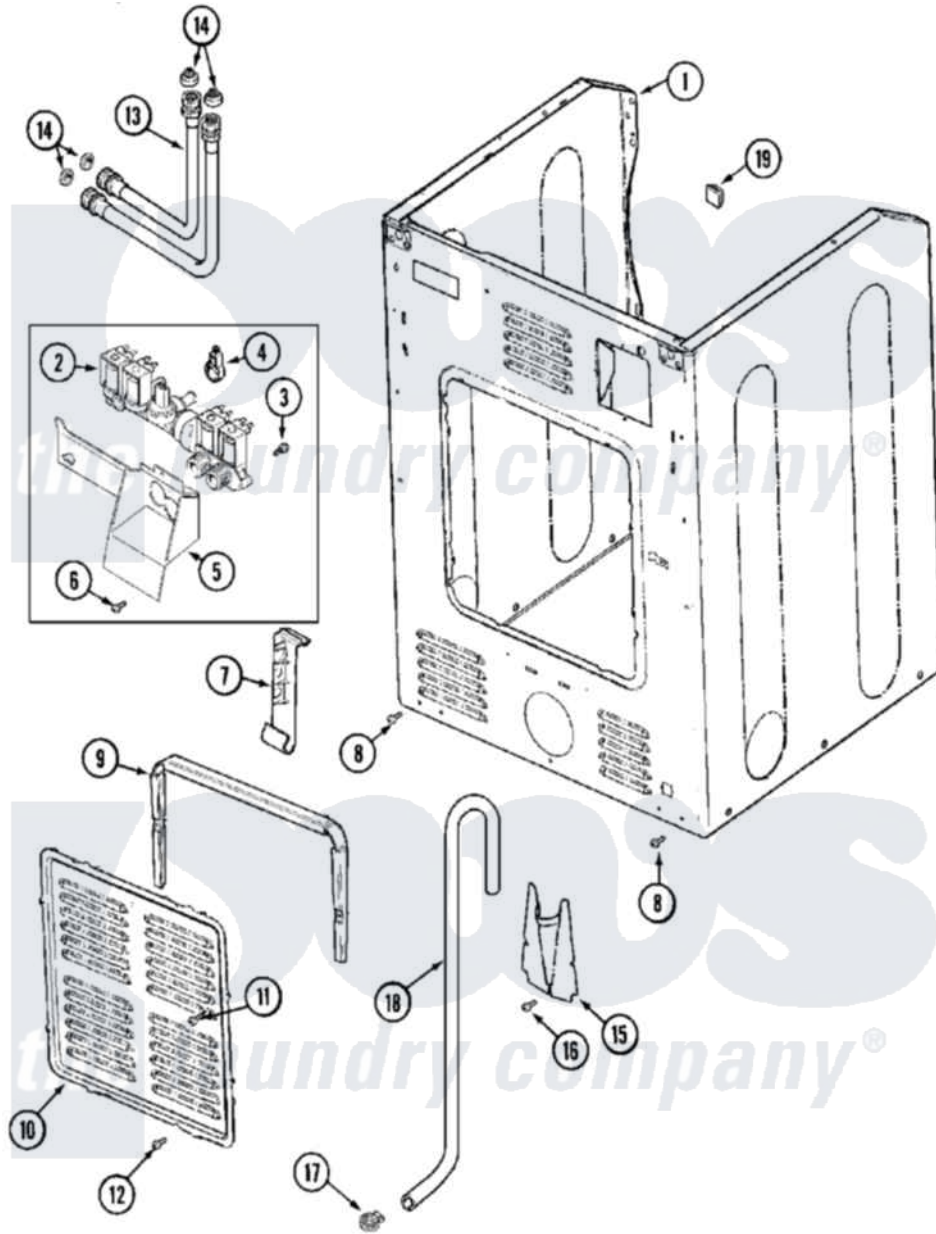

# Maytag MLG19PDAXW 02 - CABINET-REAR (WASHER)

Maytag Commercial Maytag MLG19PDAXW Dryer Parts Parts Diagram 02 - CABINET-REAR (WASHER)  
 Click on the part number to view part

Item	Original Part Number	Replaced By	Status	Part Description
001	<a href="#">213007</a>			Xfor Cabinet See Cabinet, Back
"	22002548	<a href="#">22003639</a>		Cabinet Assembly
"	NLA		Not Available	CABINET ASSY. (WHT)
002	<a href="#">33002211</a>			Valve, Water
003	<a href="#">22002436</a>			Screw, Water Valve Bracket
004	205161	<a href="#">489503</a>		Clamp
005	<a href="#">33002212</a>			Bracket, Water Valve
006	22001996	<a href="#">3370225</a>		Screw
007	<a href="#">33002213</a>			Rack, Hose
008	<a href="#">22001995</a>			Screw Note: Screw, Tumbler Front And Shroud
009	<a href="#">22002022</a>			Spacer, Access Panel
010	<a href="#">22002092</a>			Panel, Access
011	22002295	<a href="#">67006908</a>		Screw, Ice Rack
012	22001996	<a href="#">3370225</a>		Screw
013	33002214	<a href="#">202860</a>		Inlet Hose Assembly

014	<a href="#">Y013783</a>		Washer, Inlet Hose
015	22002093	<a href="#">22002704</a>	Cover, Drain Hose
016	<a href="#">22001995</a>		Screw Note: Screw, Tumbler Front And Shroud
017	<a href="#">22001984</a>	<a href="#">285655</a>	Clamp, Hose
018	12001659	<a href="#">12001807</a>	Drain Hose Kit
"	22002891	<a href="#">12001807</a>	Drain Hose Kit
"	<a href="#">22002892</a>		Retainer, Drain Hose
"	22002893	<a href="#">8539404</a>	Tie-Wire
019	NLA	Not Available	PLUG, HOLE