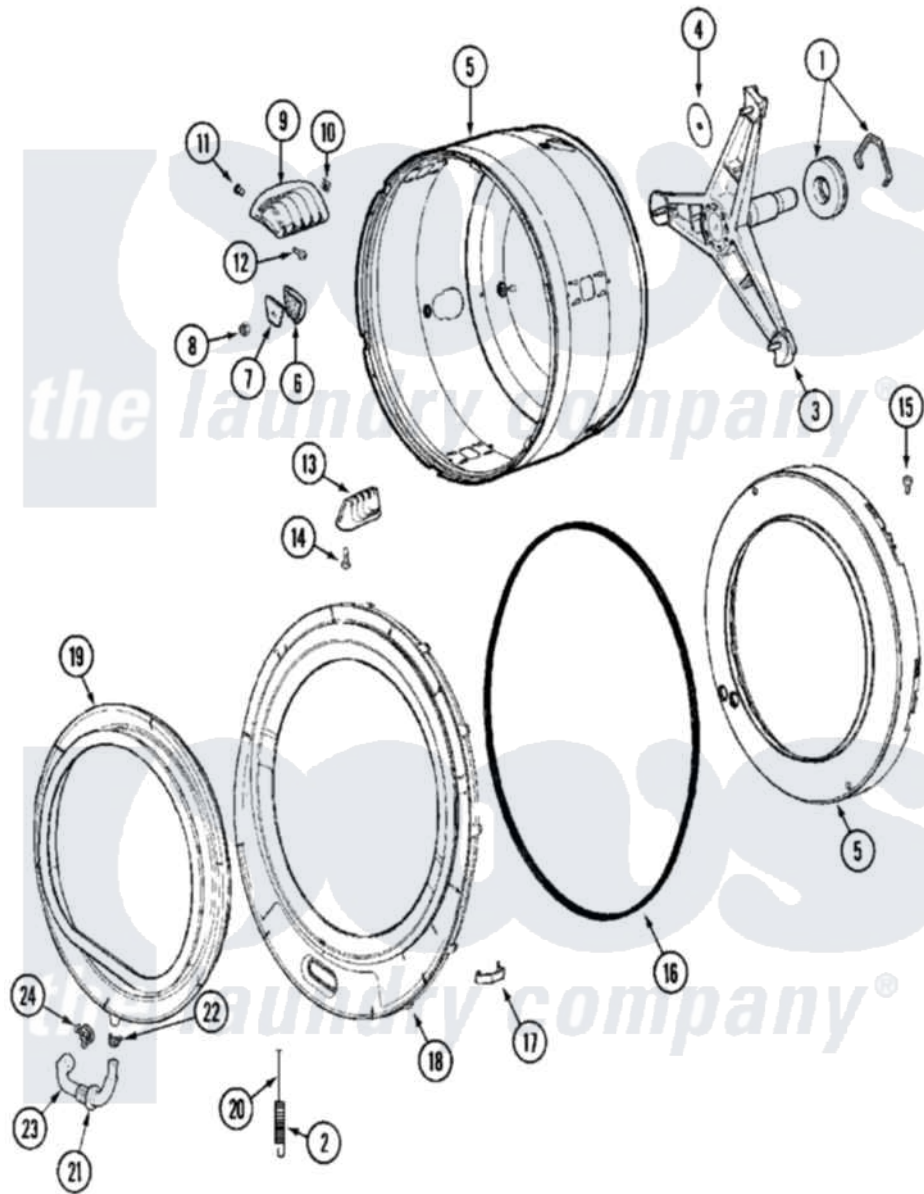

# Maytag MLG19PDAXW 04 - SPINNER ASSEMBLY & OUTER TUB COVER(WASH)

Maytag [Commercial Maytag MLG19PDAXW Dryer Parts](#) Parts Diagram 04 - SPINNER ASSEMBLY & OUTER TUB COVER(WASH)

[Click on the part number to view part](#)

Item	Original Part Number	Replaced By	Status	Part Description
001	12001478	<a href="#">12002022</a>		Lip Seal Kit
002	<a href="#">22002099</a>			Spring, Tub
003	22001994	<a href="#">W10181639</a>		Support
"	<a href="#">22002123</a>			Tube, Molykote
"	22003925	<a href="#">W10181639</a>		Support
004	<a href="#">22002023</a>			Washer, Plastic
005	22002115	<a href="#">6-2717080</a>		Spinner As
006	22002021	<a href="#">22002482</a>		Washer, Profile
007	<a href="#">22002020</a>			Washer, Spinner Support
008	22002122	<a href="#">2207454</a>		Nut, Hex
009	<a href="#">22001985</a>			Baffle, Drip
010	<a href="#">22002009</a>			Grommet, Baffle
011	<a href="#">22001999</a>			Grommet, Baffle
012	22002325	<a href="#">22003556</a>		Screw, Baffle
013	<a href="#">22001986</a>			Baffle, Drip

014	<a href="#">22002059</a>		Screw, Baffle
015	22002028	Not Available	PART NEVER USED IN PRODUCTION
"	NLA	Not Available	SCREW, BALANCE RING
016	<a href="#">22002077</a>		Seal, Tub Cover
017	<a href="#">22002050</a>		Clip, Tub To Cover
018	<a href="#">22003212</a>		Cover, Tub --W
"	<a href="#">22004254</a>		Cover, Tub W/Sealandcaps AspK
019	12001772	<a href="#">12002533</a>	Boot Kit
"	22001978	<a href="#">12002533</a>	Boot Kit
020	<a href="#">22002327</a>		Wire, Boot Clamp
021	<a href="#">22003074</a>		Guard, Hose
022	Y22003072	<a href="#">22003072</a>	CLAMP, HOSE DOUBLE WIRE
023	22003071	<a href="#">22004477</a>	Drain Hose, Door Boot
024	<a href="#">22003073</a>	<a href="#">596669</a>	Clamp, Manifold