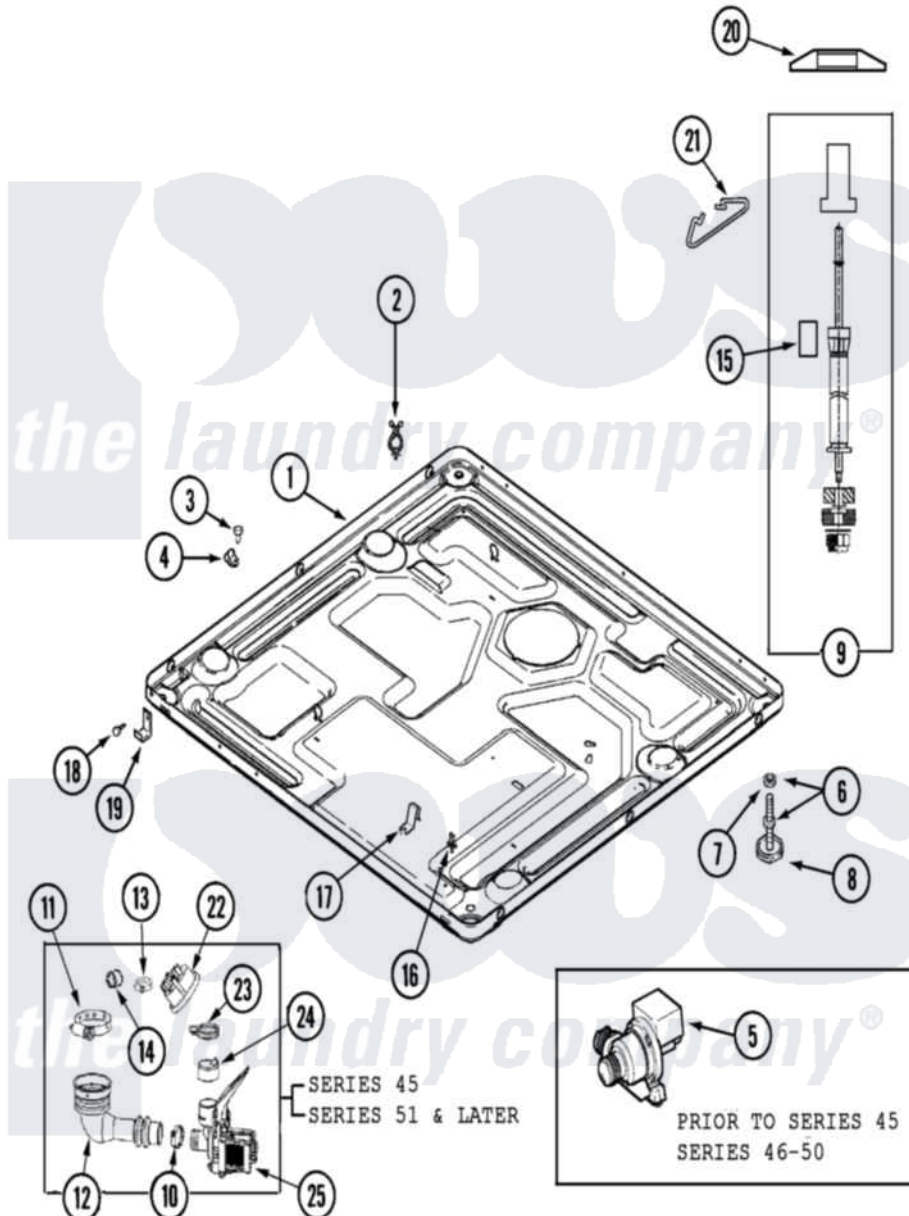

# Maytag MLG19PDAXW 05 - BASE (WASHER)

Maytag [Commercial Maytag MLG19PDAXW Dryer Parts](#) Parts Diagram 05 - BASE (WASHER)  
Click on the part number to view part

Item	Original Part Number	Replaced By	Status	Part Description
001	22002240	<a href="#">22003435</a>		Base, Assembly
"	<a href="#">22003580</a>			Base, Assembly
002	315471	<a href="#">22003298</a>		Retainer, Wire
"	<a href="#">33001989</a>			Retainer, Vault Switch
003	<a href="#">Y313561</a>			Screw---NA
004	<a href="#">22002014</a>			Clip, Harness To Support
005	22002939	<a href="#">22003059</a>		Pump, Drain
006	22001915	<a href="#">22003544</a>		Adjustable Leg W/Foot And Nut
007	<a href="#">Y052740</a>	<a href="#">62739</a>		Nut, Lock
008	<a href="#">210684</a>			Foot, Adjustable Leg
009	<a href="#">22001988</a>			Strut Assembly-Rear
011	22002053	<a href="#">696392</a>		Hose Clamp
012	<a href="#">22001984</a>	<a href="#">285655</a>		Clamp, Hose
"	<a href="#">22003262</a>			Hose, Tub To Pump Outlet
013	<a href="#">22003295</a>	<a href="#">285655</a>		Clamp, Hose
014	<a href="#">22003261</a>			Plug, Outer Tub

015	<a href="#">33002224</a>		Sleeving, Braided
016	Y313262	<a href="#">W10116752</a>	Retainer-
017	<a href="#">22002244</a>		Clip, Grounding
018	<a href="#">33002190</a>		SCrew, C BraCe, BraCket, Cabinet
019	<a href="#">22002239</a>		Clip, Front Panel
020	<a href="#">33002222</a>		Deflector, Water
021	<a href="#">33002223</a>		Restrainer, Tube
022	<a href="#">22003728</a>		Switch, Pressure Items 22-30 Listed As Series
"	NLA	Not Available	BAG, PLASTIC W/DRAWSTRING
023	<a href="#">22002853</a>	<a href="#">285655</a>	Clamp, Hose
024	<a href="#">22003268</a>		Cap, Rubber
025	22003244	<a href="#">25001052</a>	Pump Assembly