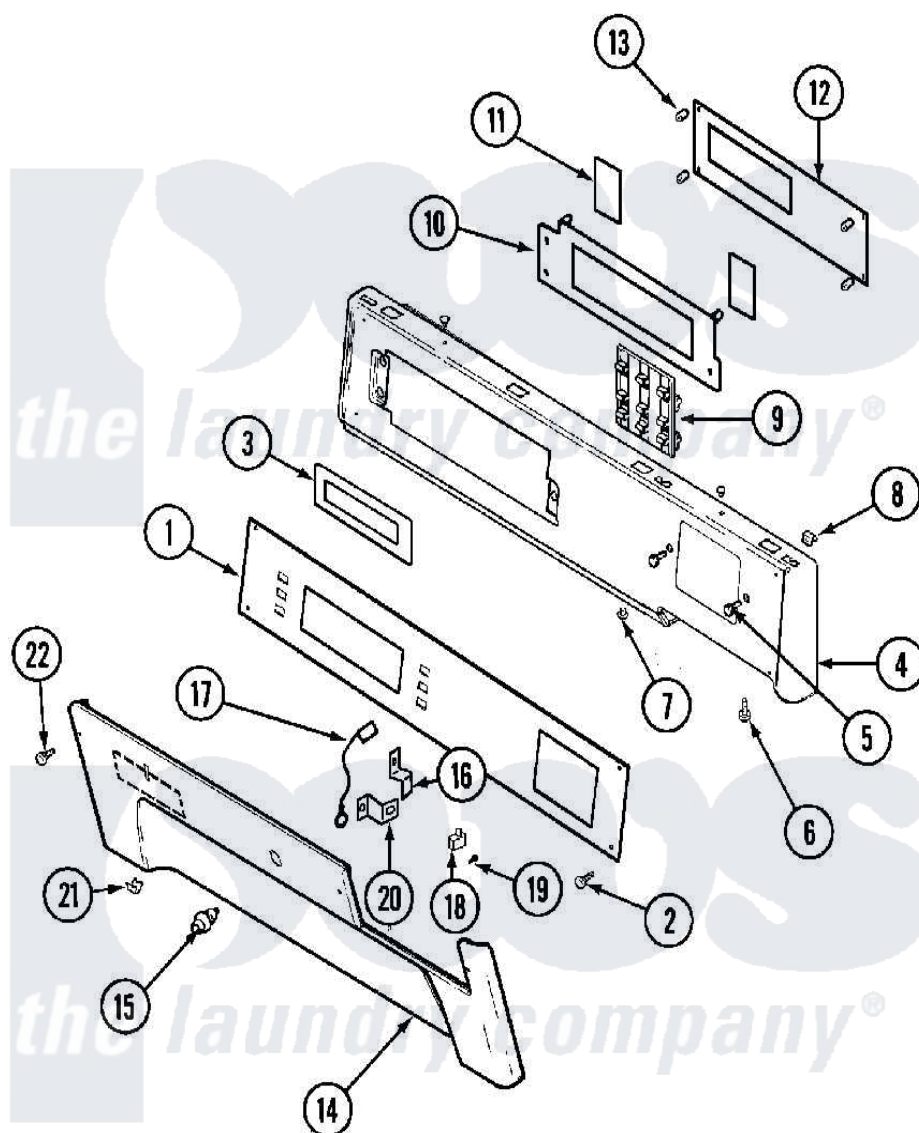

Maytag MLG19PDAXW 06 - CONTROL PANEL (DRYER)

Maytag Commercial Maytag MLG19PDAXW Dryer Parts Parts Diagram 06 - CONTROL PANEL (DRYER)

[Click on the part number to view part](#)

Item	Original Part Number	Replaced By	Status	Part Description
001	33002148	33002960		Facia, Commerical W/D - PD
002	215506			Screw, Control Panel Overlay
003	33002150	W10133268		Cover, Display
004	33002003			Fastener Clip, Control Panel
"	33002149			Panel, Control
005	22002062	98006631		Screw
"	910186	99002757		Screw
006	215506			Screw, Control Panel Overlay
007	33001132	33002342		Plug, Sifht Hole
008	33001977			Fastener, Control Panel
009	33002178			Switch, Push Button
010	33002155			Plate, Control Mounting
011	33002152	W10133277		Membrane Switch Assembly
012	33002154	33003006		Control BO
013	33001204			Stand-Off, Ccontrol Board
"	912077			Locknut, Reader Harness

014	33001978		Panel, Access
015	Y206081	W10116737	Lock
016	213750	W10133266	Cam-Lock
017	33001981		Wire, Ground
018	33002117	208042	Switch, Sensor
019	912012	3400409	Screw
020	33001982		Bracket, Switch Mounting
021	33001980		Fastener, Access Panel
"	33002004		Clip, Fastener
022	215506		Screw, Control Panel Overlay
023	22001995		Screw Note: Screw, Tumbler Front And Shroud
"	33002060		Bracket, Security
"	NLA	Not Available	NUT, SECURITY
024	22002782		Pad, Foam
"	22003819		Wire Harness, Lower Commercial
"	22003858		EMI Suppression Filter, 16a
"	33002153		Wire Harness, Main
"	33002164		Wire Harness, Main
"	33002180		Wire Harness, Main
"	33002181		(UPR)
"	33002873		Harness, Wire Upper Gas
"	33002876		Harness, Wire Upper Elec