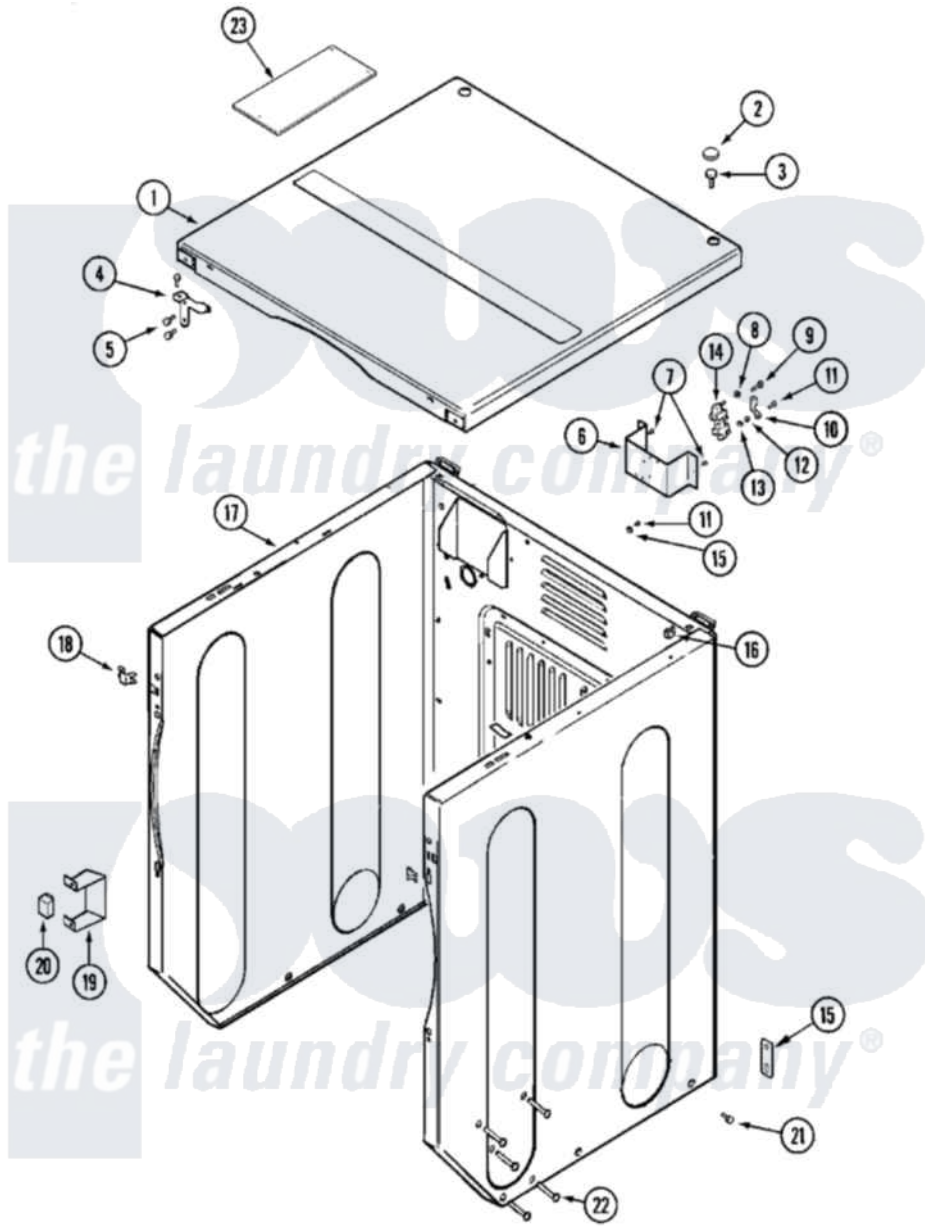

Maytag MLG19PDAXW 08 - CABINET-FRONT (DRYER)

Maytag Commercial Maytag MLG19PDAXW Dryer Parts Parts Diagram 08 - CABINET-FRONT (DRYER)
 Click on the part number to view part

Item	Original Part Number	Replaced By	Status	Part Description
001	33001995	33002124		Cover, Top
"	33002058		Not Available	COVER, TOP (WHT)
002	33001997			Plug, Hole
003	22001883	214354		Screw, Top Cover To Cabnt.
004	33001998			Bracket, Top Cover
"	33001999			Bracket, Top Cover
005	22001995			Screw Note: Screw, Tumbler Front And Shroud
006	33002059			Bracket, Terminal Block
"	NLA		Not Available	BRACKET, TERMINAL BLOCK---NA
007	22001995			Screw Note: Screw, Tumbler Front And Shroud
008	Y311270			Washer, Terminal Block
009	Y312209	W10001200		Screw
010	Y312184			Strap, Grounding
011	NLA		Not Available	SCREW, GROUND STRAP

012	311484	112432	Nut
013	311093		Washer, Terminal Connection
014	315471	22003298	Retainer, Wire
"	33001244		Block, Terminal
"	33002182		Bracket, Terminal Block
"	NLA	Not Available	SCREW, TERMINAL BLOCK
015	NLA	Not Available	WASHER, GROUND LUG
016	22001502		Fastener, U-NUt
017	22003646		Cabinet Assembly-Upr
"	33002811		Cabinet Upper As Pack--NA
"	NLA	Not Available	CABINET (WHT)
018	33001980		Fastener, Access Panel
019	Y313561		Screw---NA
"	33002002		Bracket, Switch
020	306398		Relay, Heater
"	Y251119	3177991	Screw
021	213007		Xfor Cabinet See Cabinet, Back
"	22003409	213007	Xfor Cabinet See Cabinet, Back
022	33001991		Bolt, Carriage
023	22001995		Screw Note: Screw, Tumbler Front And Shroud
"	22001996	3370225	Screw
"	Y314174		Terminal Cover - Canada