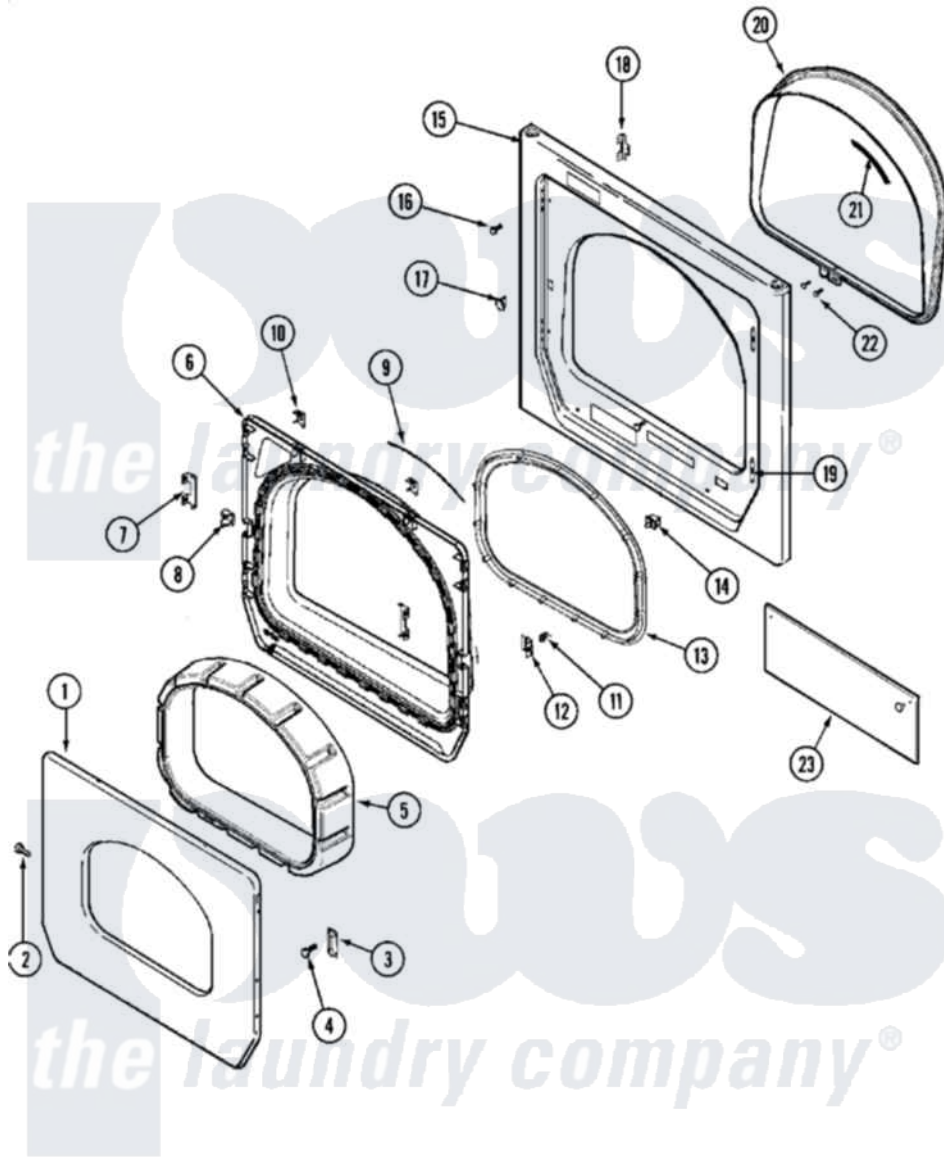

Maytag MLG19PDAXW 09 - DOOR (DRYER)

Maytag [Commercial Maytag MLG19PDAXW Dryer Parts](#) Parts Diagram 09 - DOOR (DRYER)
 Click on the part number to view part

Item	Original Part Number	Replaced By	Status	Part Description
001	33002015			Door, Outer
002	22002063			Screw No.8-18AB Wafer Head
003	33002017			Hinge, Door
004	22002062	98006631		Screw
005	22002300	9740848		Screw, Mixing Valve Mounting
"	33002018	33002780		Door Tunnel W` Handle
006	33002020			Door, Inner W/Seal
007	22002038			Clip, Door
008	33002111	33001763		Plug, Inner Door
009	33002094			Seal, Door
010	22002039			Clip, Door
011	33001761			Strike, Door
012	33002110	33001793		Bracket, Strike
013	33002022	33002607		Lens, Door
"	33002607			Lens, Door
014	33001509	W10169313		Switch-Dor

015	33001711	33002936	Medallion-
"	33002051	Not Available	SCREW, FRONT PANEL
"	33002081		Panel, Front
016	33001486	98008544	Screw
017	33001791	306436	Door Latch Kit--W
018	33002025		Twin Speednut
019	33001175		Cover, Hinge Hole
020	33002026		Extension, Tumbler Front
021	33001767		Seal, Shroud
022	33001855	33002917	Screw, No.10-16
023	33002048		Fastener, Push
"	33002183		Shield, Control Panel