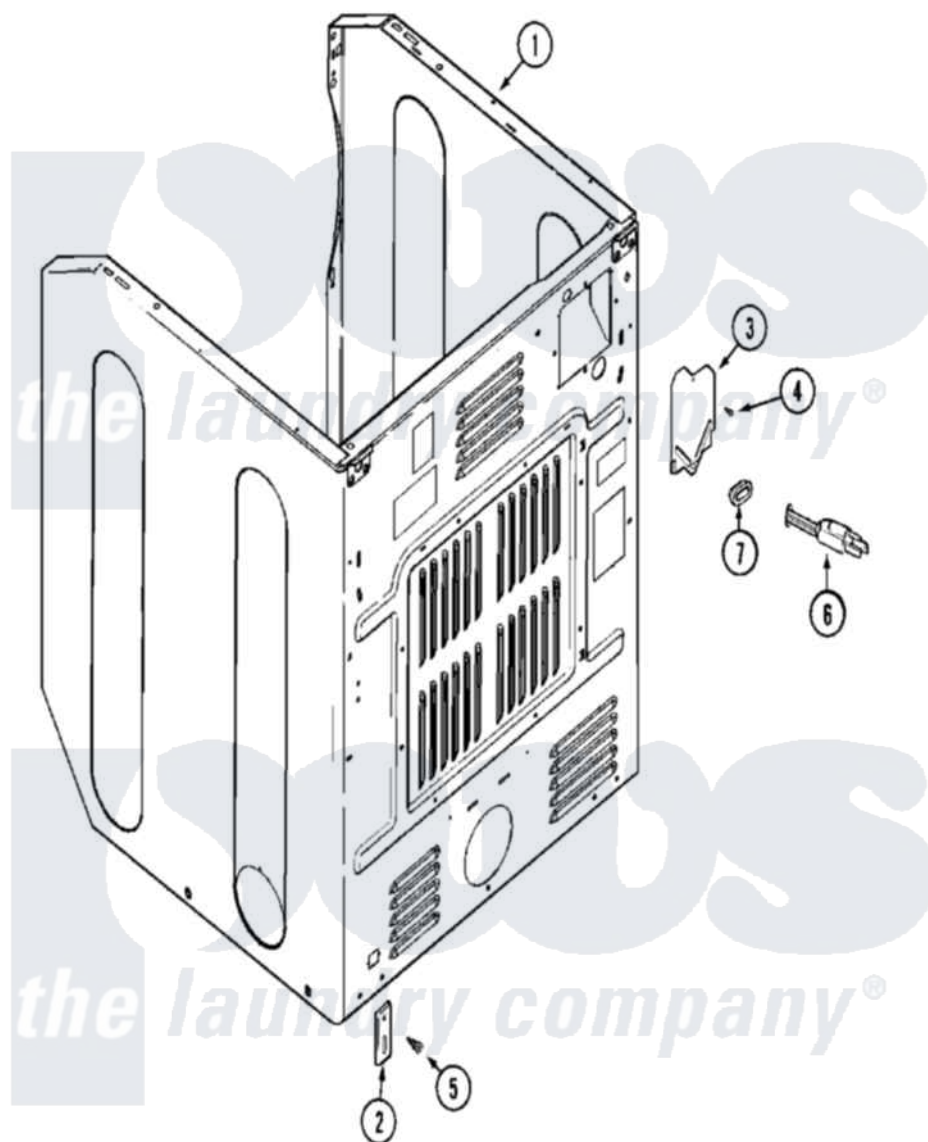

Maytag MLG19PDAXW 10 - CABINET-REAR (DRYER)

Maytag Commercial Maytag MLG19PDAXW Dryer Parts Parts Diagram 10 - CABINET-REAR (DRYER)
 Click on the part number to view part

Item	Original Part Number	Replaced By	Status	Part Description
001	NLA		Not Available	CABINET (WHT-UPR)
002	33002060			Bracket, Security
003	33001795			Cover, Terminal Block
004	22001995			Screw Note: Screw, Tumbler Front And Shroud
005	22001995			Screw Note: Screw, Tumbler Front And Shroud
006	33002184	33002777		Power Cord
"	NLA		Not Available	SCREW, CORD
007	211881			Grommet, Cord Part Not Used-Gas Models Only