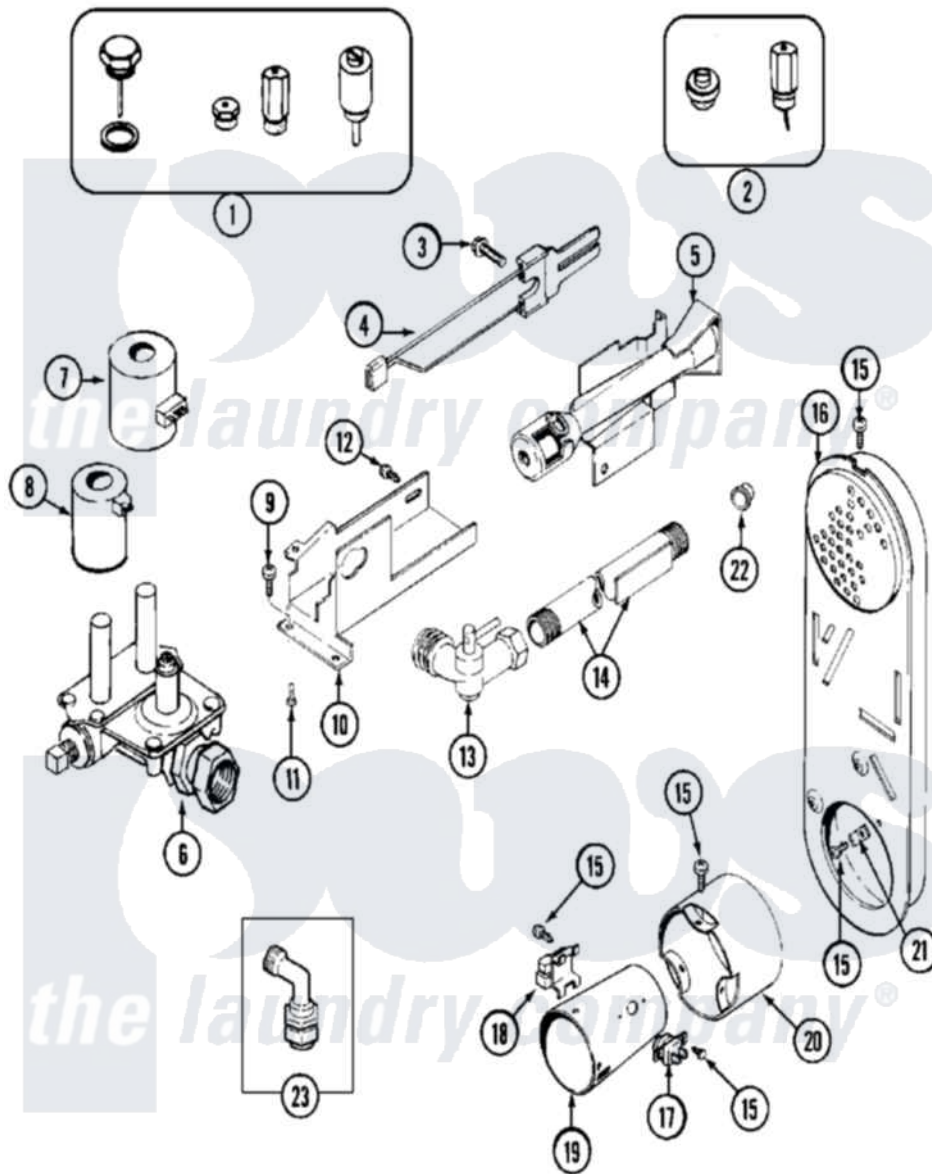

Maytag MLG19PDAXW 12 - GAS VALVE (DRYER)

Maytag Commercial Maytag MLG19PDAXW Dryer Parts Parts Diagram 12 - GAS VALVE (DRYER)
 Click on the part number to view part

Item	Original Part Number	Replaced By	Status	Part Description
001	Y306195	MAL9000AXX		LP Gas Con
"	Y308378	W10402145		LP Gas Con
002	306204	33002924		Gas Conv K
"	Y308377		Not Available	CONVERSION KIT (LP TO NATURAL)
003	304971			Screw Note: Screw, Igniter
004	304970	4391996		Ignitor
"	33002789			Igniter Assembly
005	33001247	33002793		Burner Assembly
"	33002793			Burner Assembly
006	308345			Valve, Gas
"	33002056		Not Available	PLUG, HOLE (UPR)
007	306106			Coil, Holding And Booster--W
008	306105	694540		Coil, 60 Hz
009	Y313561			Screw---NA
010	NLA		Not Available	BRACKET, GAS VALVE---NA

011	314082	90767	Screw, 8A X 3/8 Hex Washer Head Tapping
012	22001995		Screw Note: Screw, Tumbler Front And Shroud
013	306086		Angle Shut Off For Gas Valve
014	33001735		Pipe And Bracket Assembly Series 18 Not Needed Use Vavle
015	211294	90767	Screw, 8A X 3/8 Hex Washer Head Tapping
016	33001810	Not Available	DUCT ASSY., INLET (GAS) NOTE: INLET DUCT ASSEMBLY
017	305169		Thermostat, Hi-Limit Gas
018	Y303377	338906	Radiant, Sensor
019	33001835		Cone Assembly, Combustion
020	Y303841		Cone, Extension
021	Y312890		Retainer, Heater Chamber
022	33001693		Cap, Gas Pipe
023	33002236		Angle Connector Assembly