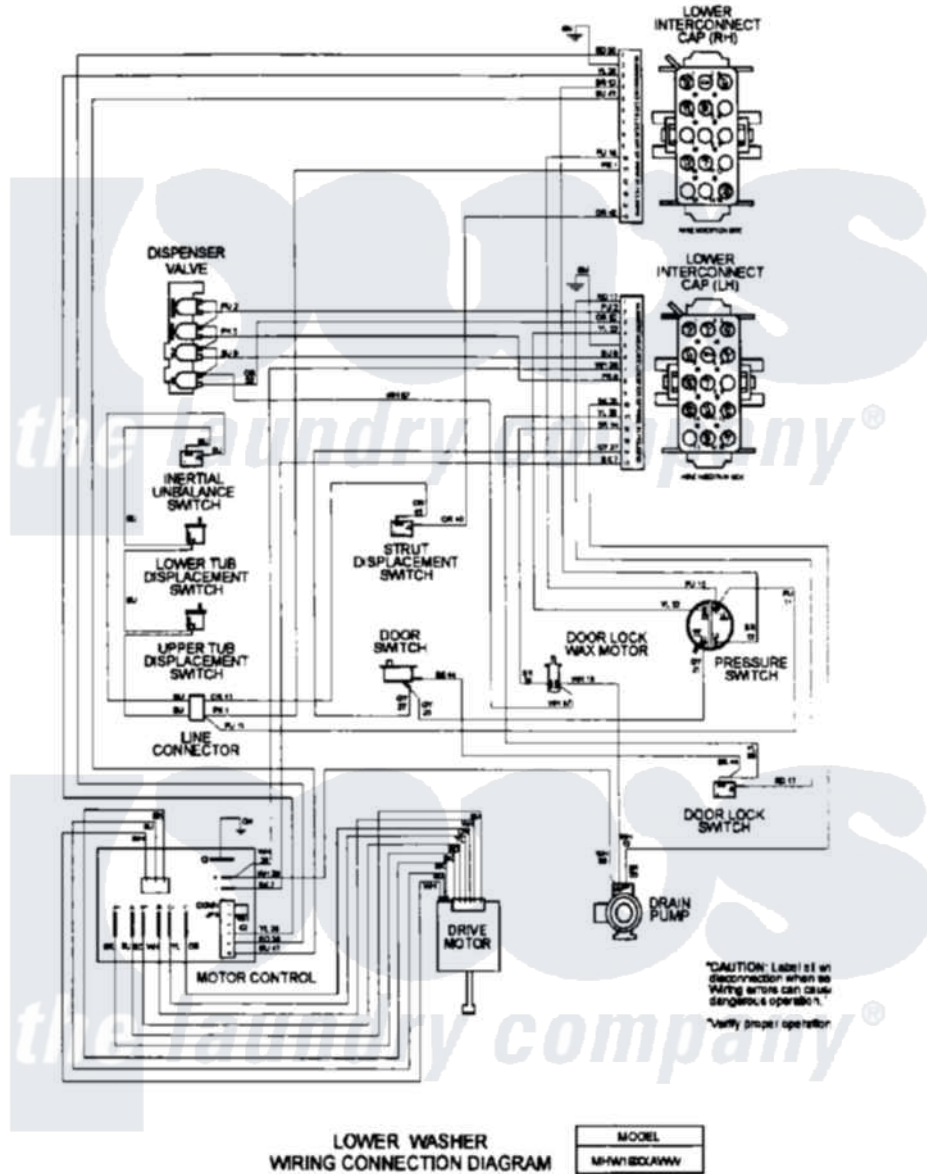

Maytag MLG19PDAXW 15 - WIRING INFORMATION (WASHER)

Maytag [Commercial Maytag MLG19PDAXW Dryer Parts](#) Parts Diagram 15 - WIRING INFORMATION (WASHER)
 Click on the part number to view part

Item	Original Part Number	Replaced By	Status	Part Description
001	NLA		Not Available	WIRING INFORMATION