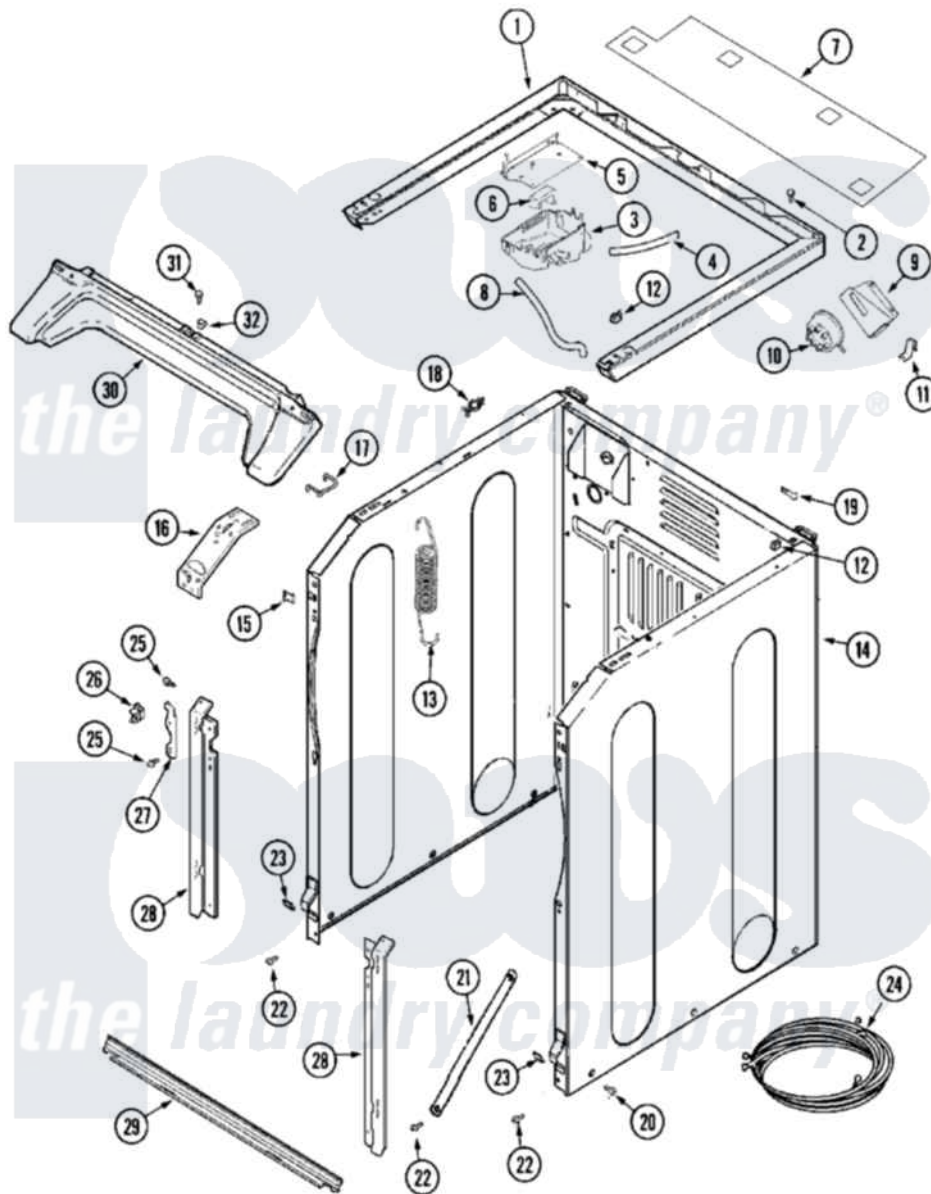

Maytag MLG19PDAXW 16 - CABINET-FRONT (WASHER)

Maytag Commercial Maytag MLG19PDAXW Dryer Parts Parts Diagram 16 - CABINET-FRONT (WASHER)
 Click on the part number to view part

Item	Original Part Number	Replaced By	Status	Part Description
001	33002187	33002963		Support, Weld Assembly
002	22001883	214354		Screw, Top Cover To Cabnt.
003	22002439	33002775		Vent, Tub
"	33001855	33002917		Screw, No.10-16
004	22002464			Hose, Vent
005	33002189			Bracket, Vent Mounting
006	22002440			Deflector, Vent
007	33002191			Wire Shield
"	33002192			Clip, Shield
008	205161	489503		Clamp
"	33002193			Hose, Shower
009	33002188			Support, Pressure Switch
"	Y310376			Clip, Door Switch Harness
010	22002048	22002921		Switch- Pr
011	22002006			Clip, Unbalance Switch Harness
"	22002244			Clip, Grounding