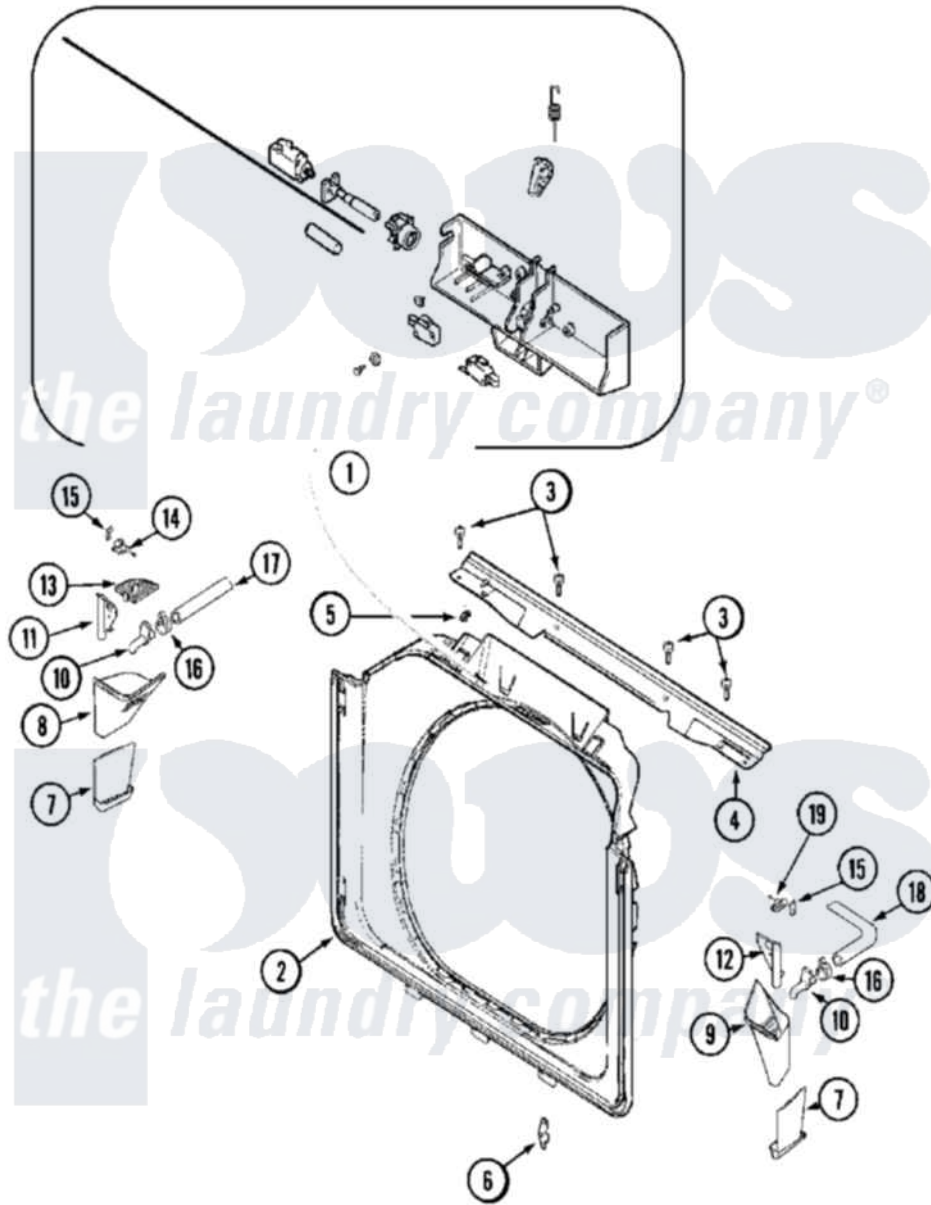

Maytag MLG19PDAXW 17 - DOOR SHROUD & DOOR LATCH ASSEMBLY (WASH)

Maytag [Commercial Maytag MLG19PDAXW Dryer Parts](#) Parts Diagram 17 - DOOR SHROUD & DOOR LATCH ASSEMBLY (WASH)

[Click on the part number to view part](#)

Item	Original Part Number	Replaced By	Status	Part Description
001	22002957			Cover, Latch Assembly
"	22003908			Vapor Barrier
"	NLA		Not Available	DOOR, LOCK HOOP ASSEMBLY
002	22002506			Shroud And Dispenser Hose
"	22003653			Retainer, Dispenser Hose
003	22001995			Screw Note: Screw, Tumbler Front And Shroud
004	22003908			Vapor Barrier
"	33002202	33002477		Support, Door Lock
"	33002203			Clip, Hose
005	22002014			Clip, Harness To Support
006	22002095	12001994		Cover
"	33001764			Cover, Hinge Hole
"	33001787			Screw, Hinge Note: Screw, Hinge Hole Cover

007	33002195		Grate, Overflow
"	33002196		Grate, Overflow
008	33002197		Cup, Bleach Dispenser
009	33002198		Cup, Fabric Softener Dispenser
010	33002199		Spout, Dispenser Fill
011	33002200		Cap, Bleach Dispenser
012	33002201		Cap, Fabric Softener
013	33002204		Screen, Bleach Cup
014	22002230	400021-1	Screw
"	33002205		Retainer, Bleach Cup
015	33002206		Fastener, J Type
016	205161	489503	Clamp
017	22003653		Retainer, Dispenser Hose
"	33002207		Hose, Bleach
018	22003653		Retainer, Dispenser Hose
"	33002208		Hose, Fabric Softener
019	22002230	400021-1	Screw
"	33002209		Retainer, Fabric Softener
020	22002484	Not Available	LABEL, BLEACH
"	22002485	Not Available	LABEL, FABRIC SOFTENER
"	22002486	Not Available	LABEL, LOADING INSTRUCTIONS
"	22002487	Not Available	LABEL, ADD DETERGENT