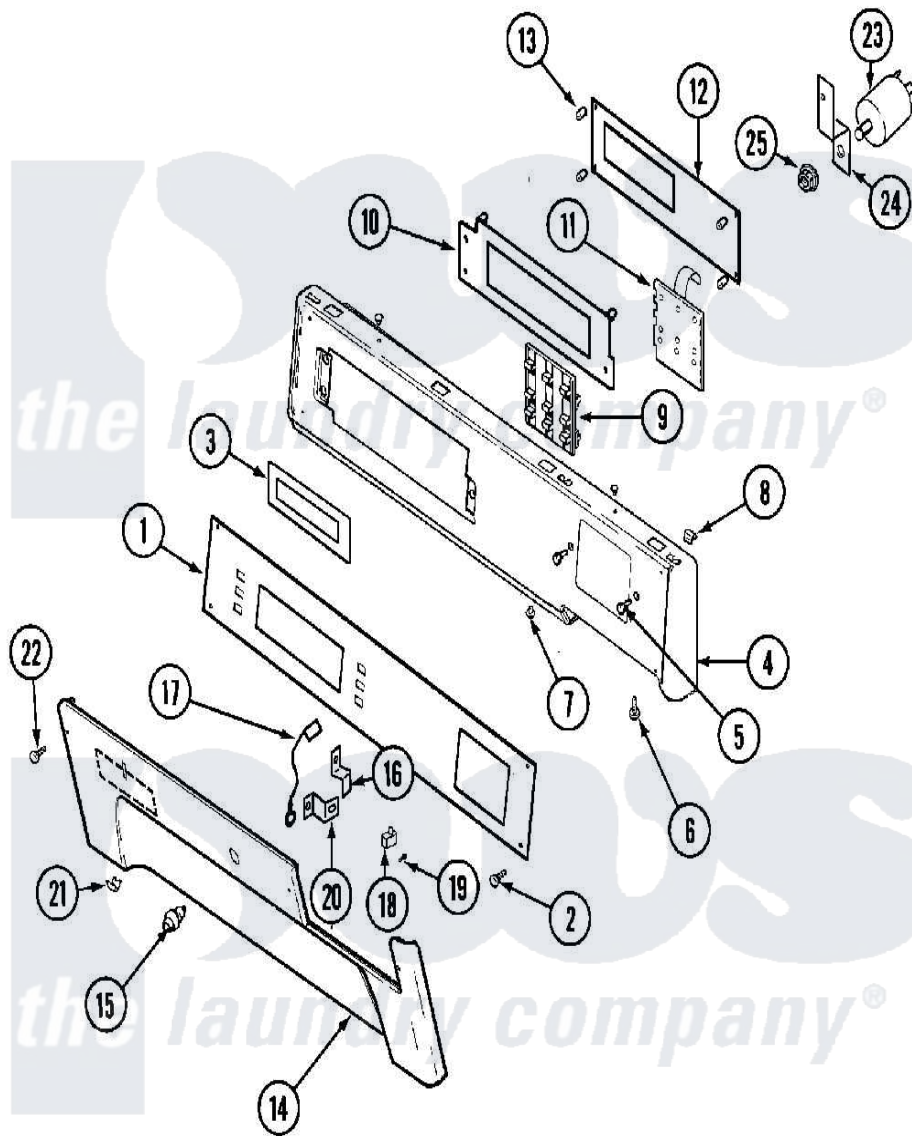

Maytag MLG19PDBGW 01 - CONTROL PANEL (DRYER)

Maytag [Commercial Maytag MLG19PDBGW Dryer Parts](#) Parts Diagram 01 - CONTROL PANEL (DRYER)
 Click on the part number to view part

Item	Original Part Number	Replaced By	Status	Part Description
001	33002148	33002960		Facia, Commerical W/D - PD
002	215506			Screw, Control Panel Overlay
003	33002150	W10133268		Cover, Display
004	33002003			Fastener Clip, Control Panel
"	33002149			Panel, Control
005	22002062	98006631		Screw
"	910186	99002757		Screw
006	215506			Screw, Control Panel Overlay
007	33001132	33002342		Plug, Sifht Hole
008	33001977			Fastener, Control Panel
009	33002178			Switch, Push Button
010	33002155			Plate, Control Mounting
011	33002507	W10133278		Membrane Switch Assembly
012	33002513			Circuit Board Assembly
013	33001204			Stand-Off, Control Board
"	912077			Locknut, Reader Harness

014	33001978		Panel, Access
015	22002349	W10116737	Lock
016	213750	W10133266	Cam-Lock
017	33001981		Wire, Ground
018	22003063		Shield, Programming Switch
"	22003064		Switch, Sensor - Export
019	912012	3400409	Screw
020	33001982		Bracket, Switch Mounting
021	33001980		Fastener, Access Panel
"	33002004		Clip, Fastener
022	215506		Screw, Control Panel Overlay
023	22002782		Pad, Foam
"	22003047		Filter, Power Line
"	22003050		Wire, Ground
"	22003817	3370225	Screw
"	22003858		EMI Suppression Filter, 16a
024	22003048	22003602	Bracket- P
025	22003049	22003725	Nut, 8mm
026	22001995		Screw Note: Screw, Tumbler Front And Shroud
"	33002060		Bracket, Security
"	NLA	Not Available	NUT, SECURITY