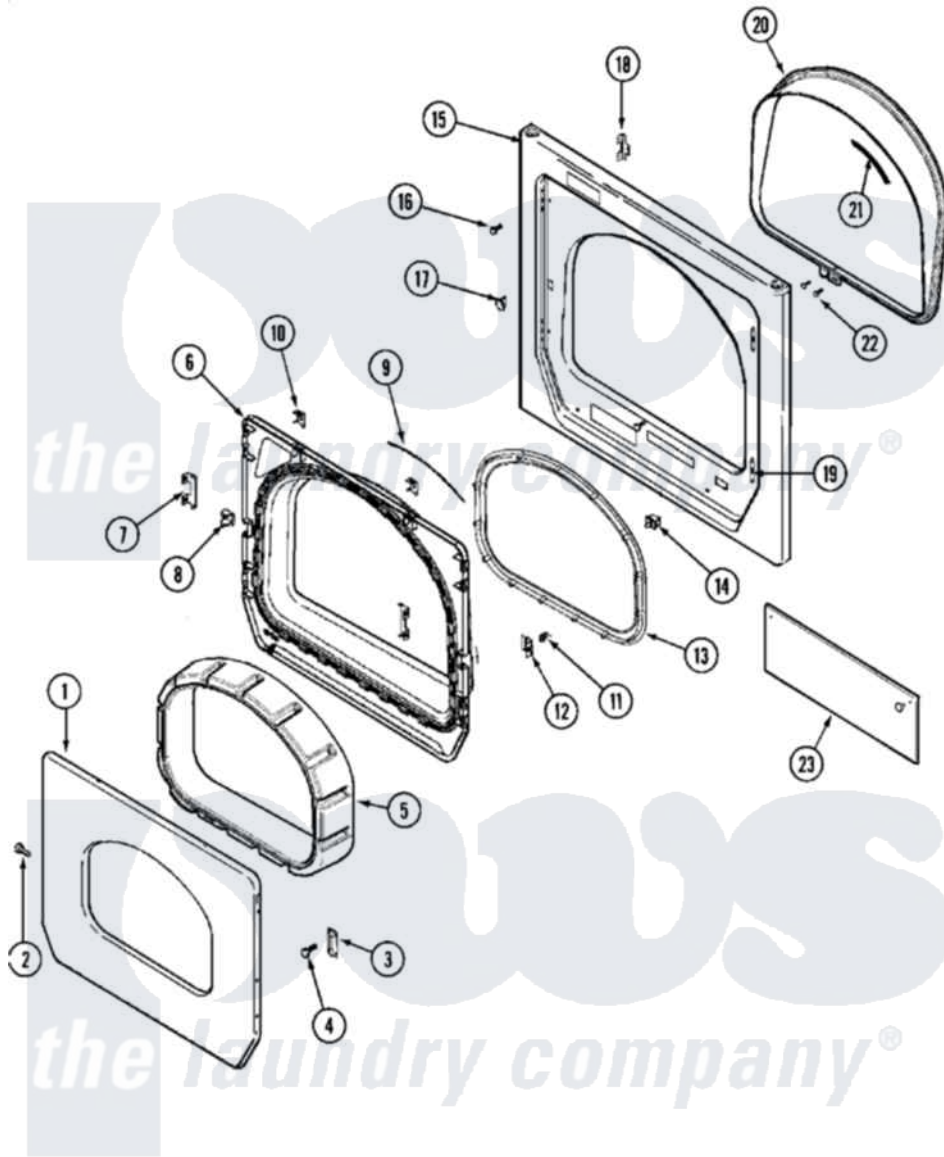

# Maytag MLG19PDBGW 03 - DOOR (DRYER)

Maytag [Commercial Maytag MLG19PDBGW Dryer Parts](#) Parts Diagram 03 - DOOR (DRYER)  
 Click on the part number to view part

Item	Original Part Number	Replaced By	Status	Part Description
001	<a href="#">33002015</a>			Door, Outer
002	<a href="#">22002063</a>			Screw No.8-18AB Wafer Head
003	<a href="#">33002017</a>			Hinge, Door
004	22002062	<a href="#">98006631</a>		Screw
005	22002300	<a href="#">9740848</a>		Screw, Mixing Valve Mounting
"	33002018	<a href="#">33002780</a>		Door Tunnel W` Handle
006	<a href="#">33002020</a>			Door, Inner W/Seal
007	<a href="#">22002038</a>			Clip, Door
008	<a href="#">33001763</a>			Plug, Inner Door
009	<a href="#">33002094</a>			Seal, Door
010	<a href="#">22002039</a>			Clip, Door
011	<a href="#">33001761</a>			Strike, Door
012	33002110	<a href="#">33001793</a>		Bracket, Strike
013	<a href="#">33002607</a>			Lens, Door
014	<a href="#">33002166</a>			Switch, Door
015	33002051		Not Available	SCREW, FRONT PANEL

"	33002130	<a href="#">33002081</a>	Panel, Front
016	33001486	<a href="#">98008544</a>	Screw
017	Y304578	<a href="#">LA-1003</a>	Door Catch Kit
018	<a href="#">33002025</a>		Twin Speednut
019	<a href="#">33001175</a>		Cover, Hinge Hole
020	<a href="#">33002026</a>		Extension, Tumbler Front
021	<a href="#">33001767</a>		Seal, Shroud
022	33001855	<a href="#">33002917</a>	Screw, No.10-16
023	<a href="#">33002048</a>		Fastener, Push
"	<a href="#">33002183</a>		Shield, Control Panel