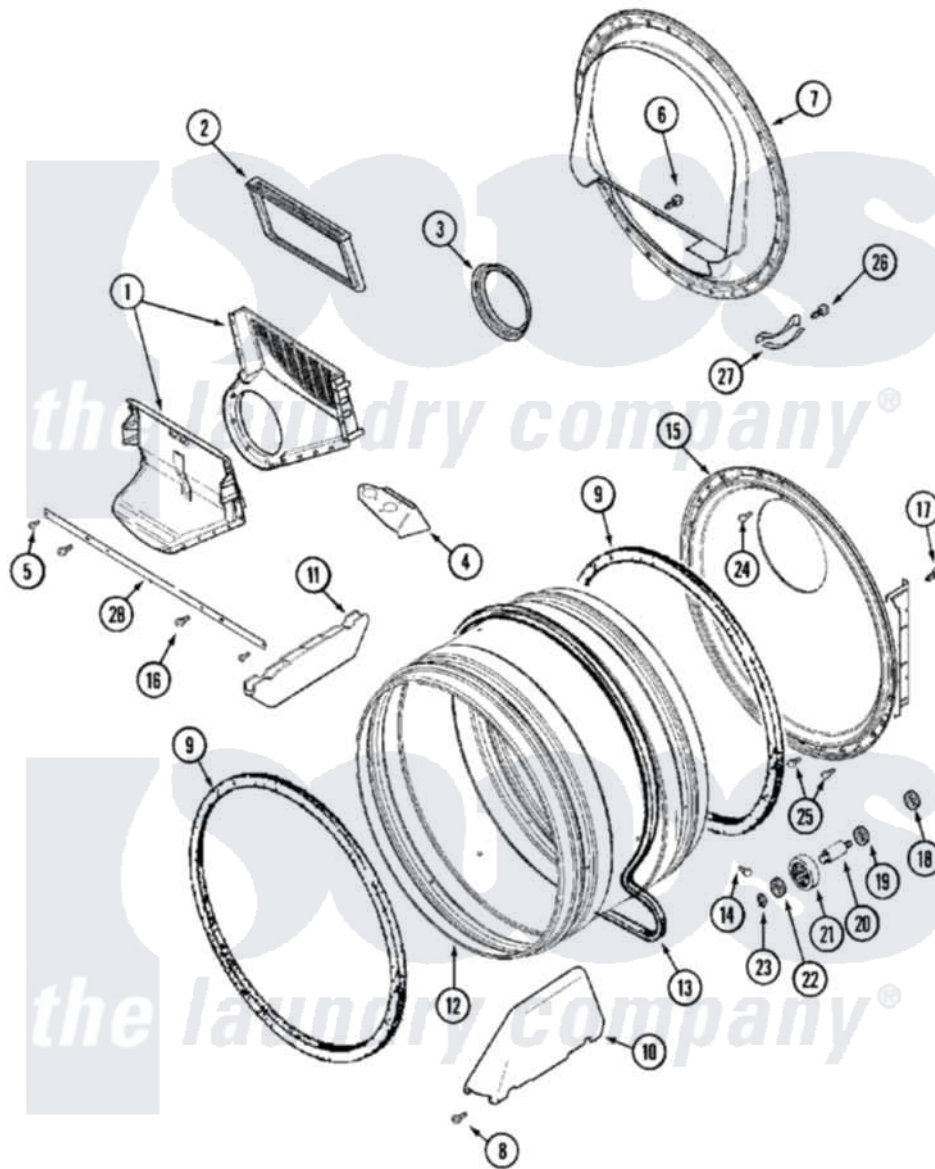

Maytag MLG19PDBGW 04 - TUMBLER (DRYER)

Maytag [Commercial Maytag MLG19PDBGW Dryer Parts](#) Parts Diagram 04 - TUMBLER (DRYER)
 Click on the part number to view part

Item	Original Part Number	Replaced By	Status	Part Description
001	33001799			Outlet Duct Assembly Note: Outlet Duct Assembly
002	33001804	33002790		Lint Filter
003	33002560			Seal, Blower
004	33001837			Cover, Thermostat
005	22001995			Screw Note: Screw, Tumbler Front And Shroud
006	NLA		Not Available	SCREW, OUTLET DUCT
007	33001802			Front, Tumbler
008	33001855	33002917		Screw, No.10-16
009	33001807			Seal, Tumbler
010	33002032			Baffle
011	33001755			Baffle
012	33001794	33001889		Tumbler
013	33002535			V-Belt
014	33001788	33002973		Screw, No.9-15 X 1.00 Hx WS
015	33001801			Back, Tumbler

016	33001768		Screw, Shroud Note: Screw, Shroud And Outlet Duct
017	22001995		Screw Note: Screw, Tumbler Front And Shroud
018	33001443		Nut, Hex
019	Y313347	312535	Washer, Vault Mounting Brk.
020	Y312948	6-3129480	Shaft- Tumbler
021	Y303373	12001541	Drum Roller/Washer Assembly--W
022	312535		Washer, Vault Mounting Brk.
023	410233	9703438	Ring-Retrn
024	210932		Screw, No.8 X 9/16 Ctsk Note: Screw, Inlet Duct
025	22001996	3370225	Screw
026	210720		Rivet, Bearing To Tumbler Fmt
027	306508		Tumbler Bearing Kit ---W
028	33002039		Brace, Tumbler Front