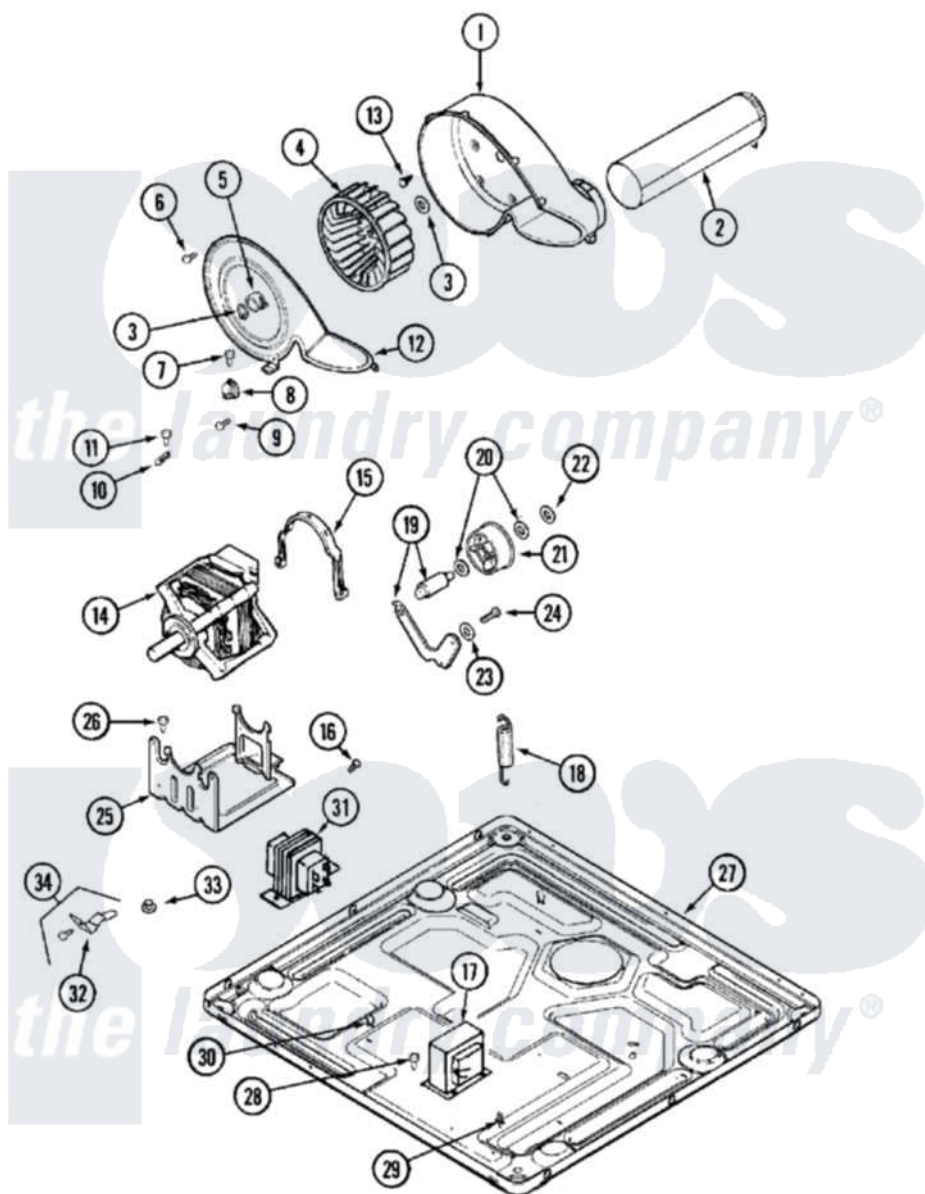

Maytag MLG19PDBGW 07 - MOTOR DRIVE (DRYER)

Maytag [Commercial Maytag MLG19PDBGW Dryer Parts](#) Parts Diagram 07 - MOTOR DRIVE (DRYER)
 Click on the part number to view part

Item	Original Part Number	Replaced By	Status	Part Description
001	33001789			Housing, Blower
002	22001995			Screw Note: Screw, Tumbler Front And Shroud
"	33002185			Duct Assembly, Exhaust
003	410233	9703438		Ring-Retrn
004	33001790			Wheel, Blower
"	33002797			Wheel, Blower
005	312967			Clamp, Blower Housing
006	33001855	33002917		Screw, No.10-16
007	Y313561			Screw----NA
008	303392			Thermostat, Cycling
"	33303391			Thermostat, Cycling
009	22001996	3370225		Screw
010	33001762			Fuse, Thermal
011	22001996	3370225		Screw
012	33002711			Cover, Blower Housing
013	314818	1163839		Screw

014	33002479	W10197708	Motor-Drve
"	33002796	W10197708	Motor-Drve
015	33002221	Y015825	Clip, Motor To Motor Support
016	910343	488234	Screw 8-32 X 1/4
017	22003778		Transformer
018	33002460	33002459	Assembly, Spring And Plug
019	33001840	6-3705180	Idler Arm
020	Y312527		Washer, Idler Shaft
021	33001783	6-3700340	BearIng- I
022	312958	354987	Ring, Retaining
023	315772		Sleeve, Idler Arm
024	Y014874		Screw, Idler Arm And Sleeve
025	33002466	33002817	Motor Support, Offset
026	Y313561		Screw---NA
027	314568	Y313559	Screw
"	33002049	302797	Grommet
"	33002050		Protector, Harness
"	33002467		Base
028	22001078	3177991	Screw
029	315471	22003298	Retainer, Wire
030	410490		Spring, Retainer Wire Harness
031	315218		Shield, Transformer
"	33002508	W10133285	Transformer 120V To 22.5vac
032	22001995		Screw Note: Screw, Tumbler Front And Shroud
"	33002757		Bracket, RH, Base To Support
"	33002758		Bracket, LH, Base To Support
033	33002044		Guide
034	12001551		Contains RT And LT Brackets
"	NLA	Not Available	BRACKET/SCREW PACKAGE