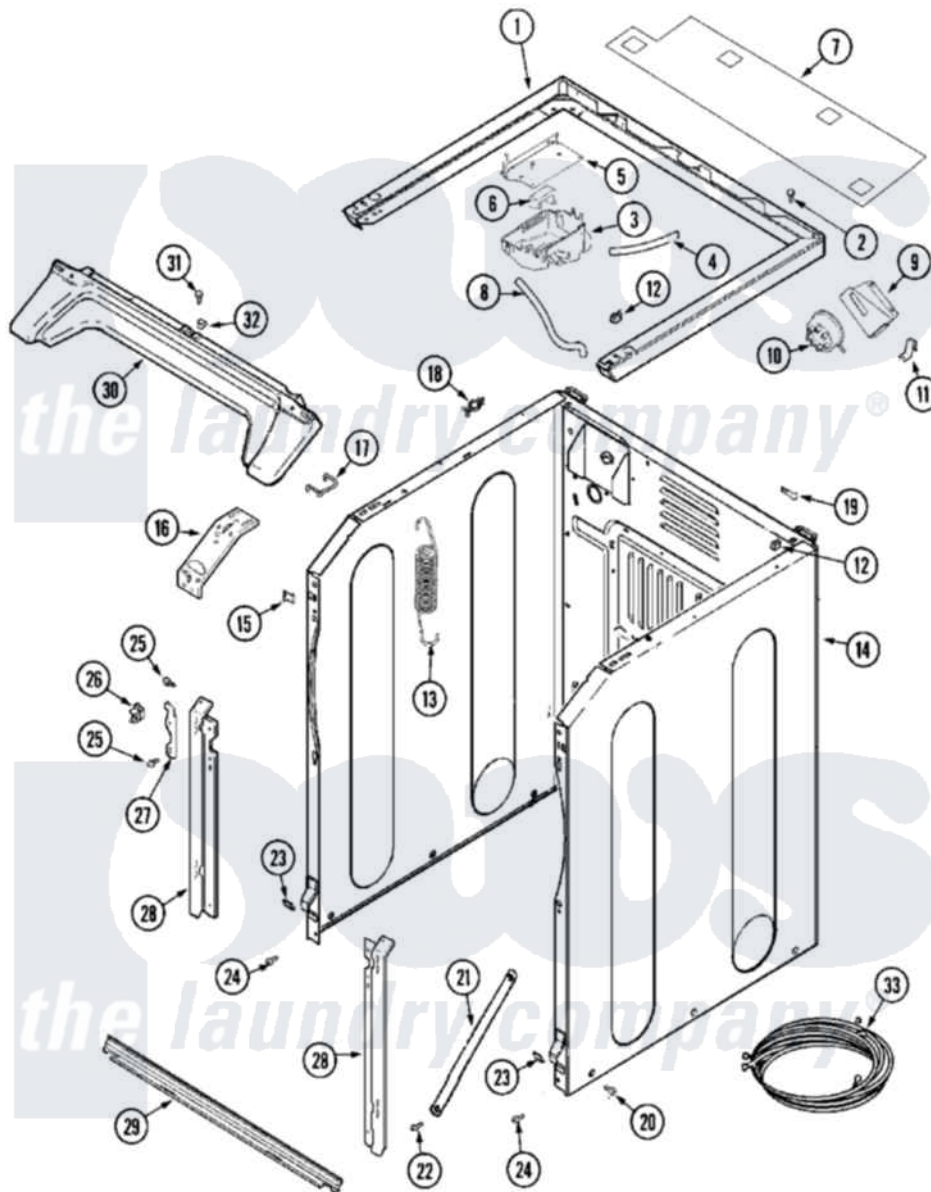

Maytag MLG19PDBGW 08 - CABINET-FRONT (WASHER)

Maytag Commercial Maytag MLG19PDBGW Dryer Parts Parts Diagram 08 - CABINET-FRONT (WASHER)
 Click on the part number to view part

Item	Original Part Number	Replaced By	Status	Part Description
001	33002187	33002963		Support, Weld Assembly
002	22001883	214354		Screw, Top Cover To Cabnt.
003	33001855	33002917		Screw, No.10-16
"	33002775			Vent, Tub
004	22002464			Hose, Vent
005	33002189			Bracket, Vent Mounting
"	33002190			SCrew, C BraCe, BraCket, Cabinet
006	22002440			Deflector, Vent
007	33002191			Wire Shield
"	33002192			Clip, Shield
008	205161	489503		Clamp
"	33002193			Hose, Shower
009	33002188			Support, Pressure Switch
"	Y310376			Clip, Door Switch Harness
010	22003728			Switch, Pressure Items 22-30 Listed As Series