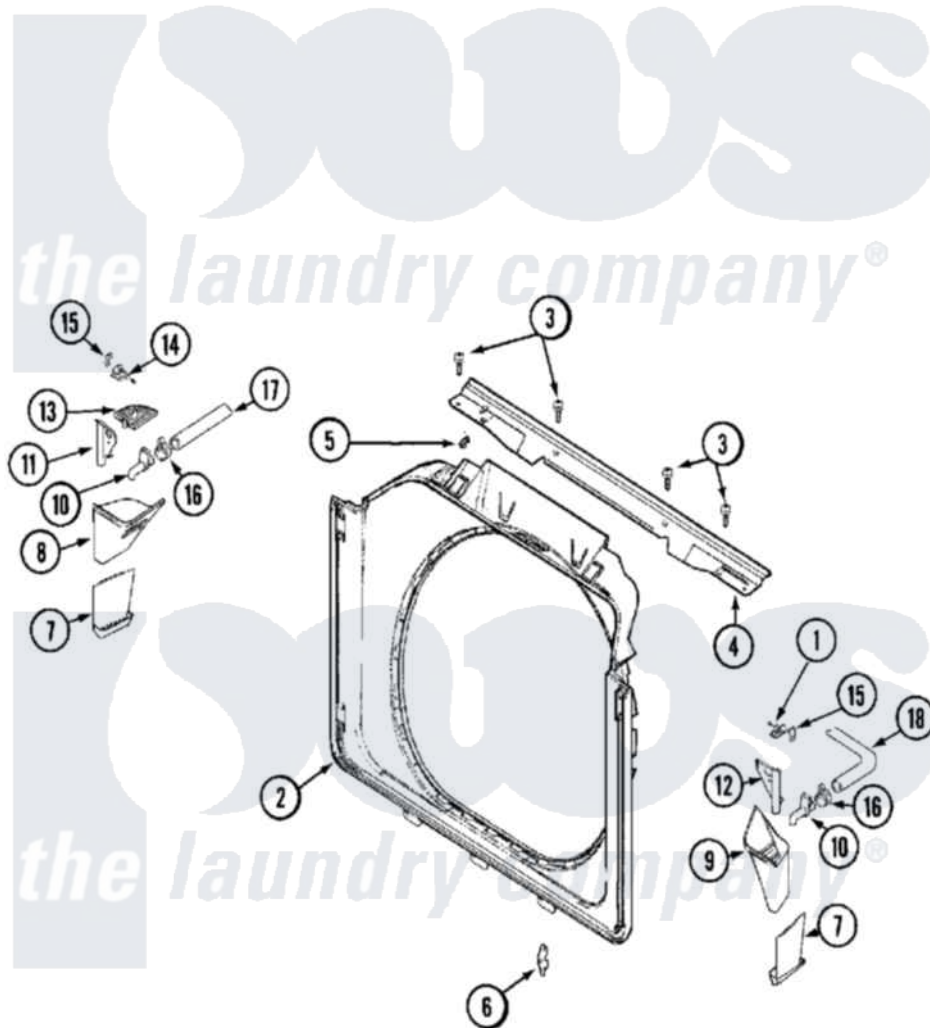

Maytag MLG19PDBGW 09 - DOOR SHROUD (WASH)

Maytag [Commercial Maytag MLG19PDBGW Dryer Parts](#) Parts Diagram 09 - DOOR SHROUD (WASH)
 Click on the part number to view part

Item	Original Part Number	Replaced By	Status	Part Description
001	22002230	400021-1		Screw
"	33002209			Retainer, Fabric Softener
002	22002569			Shroud And Dispenser Hose
003	22001995			Screw Note: Screw, Tumbler Front And Shroud
004	33002477			Support, Door Lock
005	22002014			Clip, Harness To Support
006	33001764			Cover, Hinge Hole
"	33001787			Screw, Hinge Note: Screw, Hinge Hole Cover
007	33002195			Grate, Overflow
"	33002196			Grate, Overflow
008	33002197			Cup, Bleach Dispenser
009	33002198			Cup, Fabric Softener Dispenser
010	33002199			Spout, Dispenser Fill
011	33002200			Cap, Bleach Dispenser

012	33002201		Cap, Fabric Softener
013	33002204		Screen, Bleach Cup
014	22002230	400021-1	Screw
"	33002205		Retainer, Bleach Cup
015	33002206		Fastener, J Type
016	205161	489503	Clamp
017	22003653		Retainer, Dispenser Hose
"	33002207		Hose, Bleach
018	22003653		Retainer, Dispenser Hose
"	33002208		Hose, Fabric Softener
020	22002484	Not Available	LABEL, BLEACH
"	22002485	Not Available	LABEL, FABRIC SOFTENER
"	22002486	Not Available	LABEL, LOADING INSTRUCTIONS
"	22002487	Not Available	LABEL, ADD DETERGENT