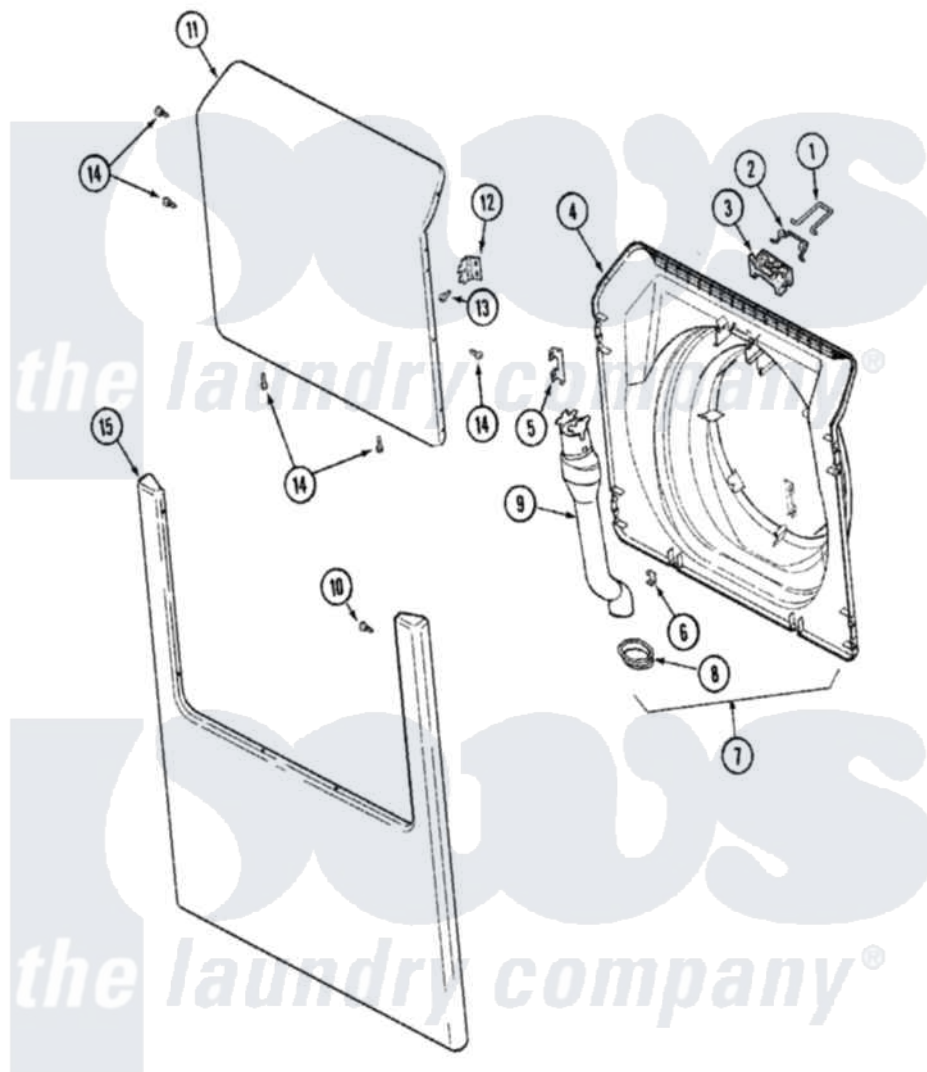

Maytag MLG19PDBGW 10 - DOOR & FRONT PANEL (WASHER)

Maytag [Commercial Maytag MLG19PDBGW Dryer Parts](#) Parts Diagram 10 - DOOR & FRONT PANEL (WASHER)
 Click on the part number to view part

Item	Original Part Number	Replaced By	Status	Part Description
001	22003222			Hoop, Lock
002	22002003			Spring, Latch
003	22002168			Support, Lock Hoop
004	22003800			Inner Door/Vented
005	22002038			Clip, Door
006	22002039			Clip, Door
007	22003083			Liner, Door Assembly W/Vent
008	22003075			Grommet, Vent Tube
009	22003850			Vent Tube Assembly
010	22002243			Screw, Front Panel And Hinge
"	22002244			Clip, Grounding
011	22001979			Door, Outer
012	NLA		Not Available	Hinge w/no offset
013	22002062	98006631		Screw
014	22002063			Screw No.8-18AB Wafer Head
015	22002836			Panel, Front