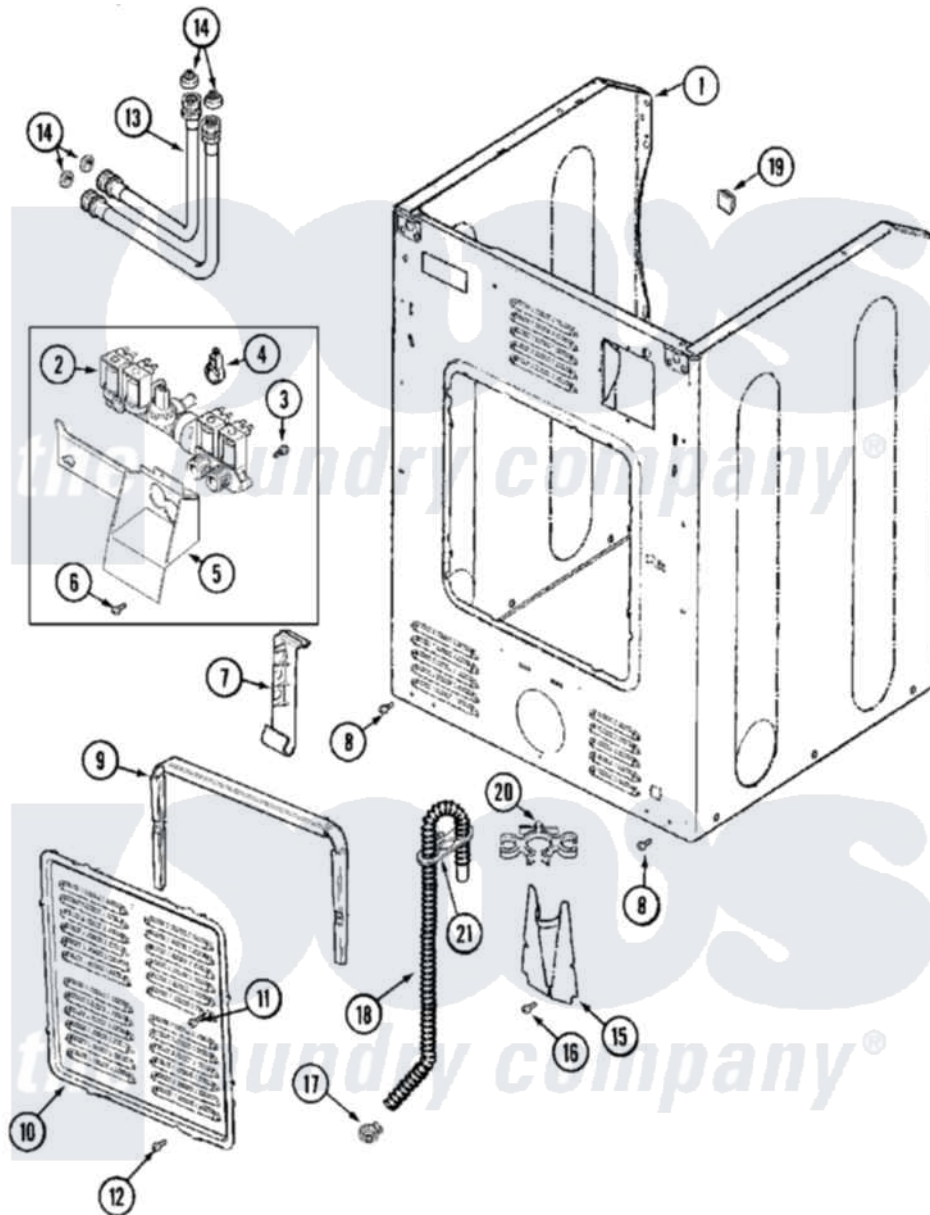

Maytag MLG19PDBGW 11 - CABINET-REAR (WASHER)

Maytag Commercial Maytag MLG19PDBGW Dryer Parts Parts Diagram 11 - CABINET-REAR (WASHER)
 Click on the part number to view part

Item	Original Part Number	Replaced By	Status	Part Description
001	22003639			Cabinet Assembly
002	22002903			Valve, Water
003	22002436			Screw, Water Valve Bracket
004	205161	489503		Clamp
005	33002212			Bracket, Water Valve
006	22001996	3370225		Screw
007	33002213			Rack, Hose
008	22001995			Screw Note: Screw, Tumbler Front And Shroud
009	22002022			Spacer, Access Panel
010	22002092			Panel, Access
011	22002295	67006908		Screw, Ice Rack
012	22001996	3370225		Screw
013	208100	76313		Hosefill
014	Y013783			Washer, Inlet Hose
015	22002704			Cover, Drain Hose
				Screw Note: Screw, Tumbler

016	22001995		Screw Note. Screw, Tumbler Front And Shroud
017	22001984	285655	Clamp, Hose
018	12001807		Drain Hose Kit
"	22002891	12001807	Drain Hose Kit
"	22002893	8539404	Tie-Wire
019	NLA	Not Available	PLUG, HOLE
020	22002932		Clip, Drain Hose
021	22002892		Retainer, Drain Hose